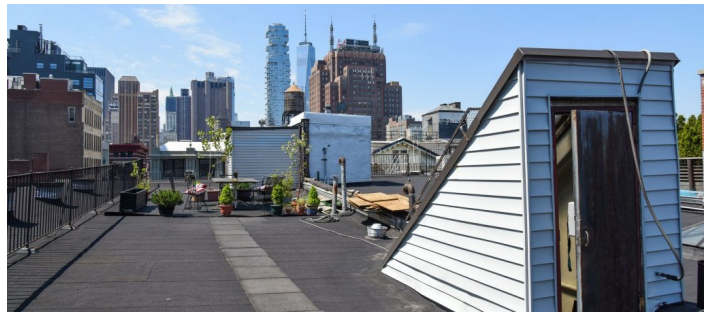

Notes

Corner loft great light from east and south all day, nice distressed walls, large windows, tin ceilings, wood floors, wonderful textured peeling paint on wall

One of the last of the old Soho Artist lofts left intact. Front half empty loft work space filled with light from the east and the west sides. Back half living space is spacious and beautifully decorated.

Minimal people on roof, no props

COMMON AREAS - BUILDING CLEARANCE REQUIRED