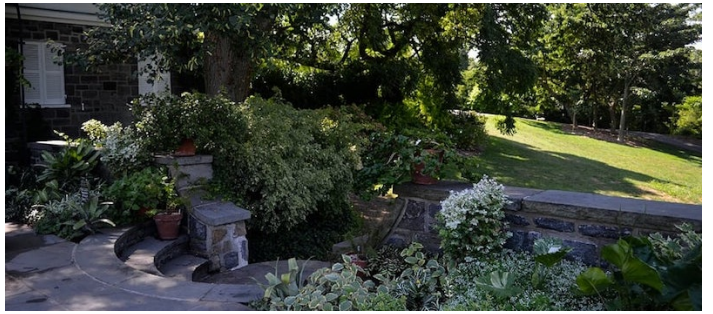

9012

Riverdale, The Bronx

 LOCATION

Bronx, NY

 CATEGORIES

* In the Zone, Botanical Garden / Park, Event Space, House, Mansion

 TAGS

Balcony, Colonial Federal, Garden, Greenhouse, Staircase, Stone Wall, Terrace Patio, Traditional, Water View, Wood Floor, Woods

No Weekend shoots permitted.

Some of the foliage changes with the seasons - no shooting permitted inside the greenhouses.

Large yard, arched windows, walkways throughout yard, trees, woodlands, patio, outside seating areas, pond, gardens, greenhouse, plants.

TERRACE

LOWER LAWN + PERGOLA