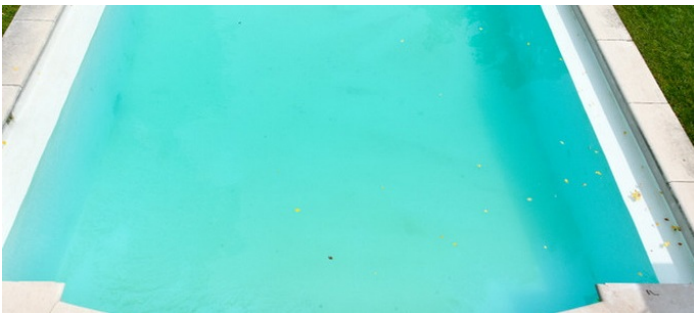

TAGS

Backyard Lawn, Ballroom, Classic Grand, Colonial Federal, Fence, Fireplace, Garden, Lake or Pond, Living Room, Ornate, Parquet, Piano, Pool Outdoor, Staircase, Staircase Ext, Stone Wall, Sun Room, Terrace Patio, Traditional, Water View, Wood Floor, Woods

Patio, large yard, arched entrance, statues indoor and outdoor, trees, plants, gardens, pond, glass sunroom, columns, marble floors, chandeliers, parquet floors, arched windows, crown molding, detailed ceilings, wallpaper, gazebo, outdoor pool, white checkered floors

OUTDOOR POOL

Walled Garden

ADDITIONAL GARDEN AREAS + REFLECTING POOL

POND