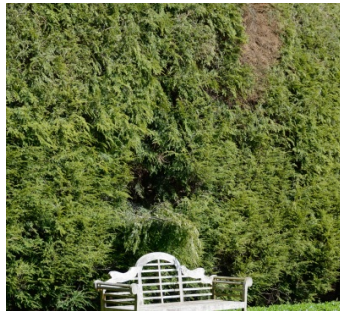

TAGS

Backyard Lawn, Ballroom, Classic Grand, Colonial Federal, Fence, Fireplace, Garden, Lake or Pond, Living Room, Ornate, Parquet, Piano, Pool Outdoor, Staircase, Staircase Ext, Stone Wall, Sun Room, Terrace Patio, Traditional, Water View, Wood Floor, Woods

Notes

Palatial estate with immaculate grounds and gardens, multiple ponds and lakes, gazebo, greenhouse available at times, an english cottage, multiple grand halls, ballroom with inlaid wood floor, custom carved woodwork and stonework (on walls, ceilings, fireplaces), tree and hedge lined paths and lawns, multiple porches balconies and patios, stone and tile sunroom

Patio, large yard, arched entrance, statues indoor and outdoor, trees, plants, gardens, pond, glass sunroom, columns, marble floors, chandeliers, parquet floors, arched windows, crown molding, detailed ceilings, wallpaper, gazebo, outdoor pool, white checkered floors

OUTDOOR POOL

Walled Garden

ADDITIONAL GARDEN AREAS + REFLECTING POOL

POND