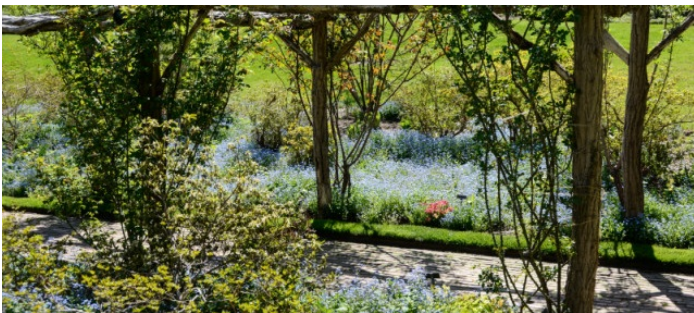

TAGS

Backyard Lawn, Ballroom, Classic Grand, Colonial Federal, Fence, Fireplace, Garden, Lake or Pond, Living Room, Ornate, Parquet, Piano, Pool Outdoor, Staircase, Staircase Ext, Stone Wall, Sun Room, Terrace Patio, Traditional, Water View, Wood Floor, Woods

Patio, large yard, arched entrance, statues indoor and outdoor, trees, plants, gardens, pond, glass sunroom, columns, marble floors, chandeliers, parquet floors, arched windows, crown molding, detailed ceilings, wallpaper, gazebo, outdoor pool, white checkered floors

OUTDOOR POOL

Walled Garden

ADDITIONAL GARDEN AREAS + REFLECTING POOL

POND