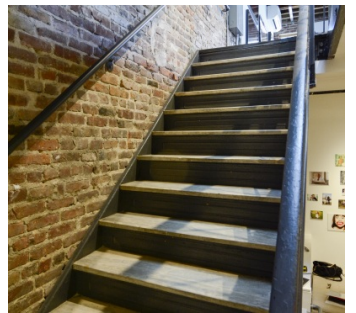

Notes

Film friendly

This 3 story building + rooftop houses a cafe on the 1st floor, and living areas above.

The cafe has a charming country farm feeling with exposed brick and wooden accents throughout.

The living areas has an open floor plan with exposed wood beams and bricks, a skylight allowing in tons of natural light, wood floors, a white tiled bathroom, a rooftop.

ROOF TERRACE DECK

CAFE - GROUND LEVEL