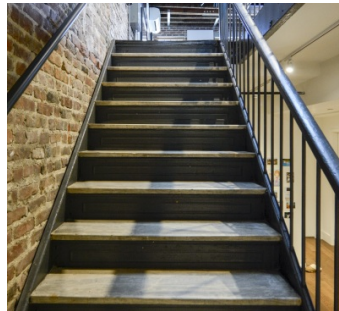

Notes

Film friendly

This 3 story building + rooftop houses a cafe on the 1st floor, and living areas above.

The cafe has a charming country farm feeling with exposed brick and wooden accents throughout.

The living areas has an open floor plan with exposed wood beams and bricks, a skylight allowing in tons of natural light, wood floors, a white tiled bathroom, a rooftop.

ROOF TERRACE DECK

CAFE - GROUND LEVEL