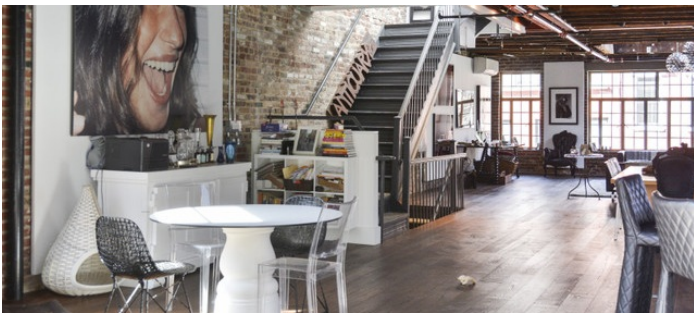

1515

West Village, Manhattan

LOCATION

New York, NY 10014

CATEGORIES

* In the Zone, Apartment, Loft, Restaurant / Cafe / Diner, Roof Top

TAGS

Bathroom, City View, Distressed Patina, Exposed Beam, Exposed Brick, Kitchen, Living Room, Modern Contemporary, Rooftop, Rustic, Skylight, Staircase, Terrace Patio, Wood Floor

Notes

Film friendly

This 3 story building + rooftop houses a cafe on the 1st floor, and living areas above.

The cafe has a charming country farm feeling with exposed brick and wooden accents throughout.

The living areas has an open floor plan with exposed wood beams and bricks, a skylight allowing in tons of natural light, wood floors, a white tiled bathroom, a rooftop.

Separate fees apply for cafe and living areas

Artist loft, open floor plane, wood floors, roof deck, patio, restaurant, cafe

Restrictions:

All floors must be protected, booties must be worn over shoes

Areas of use determined in advance