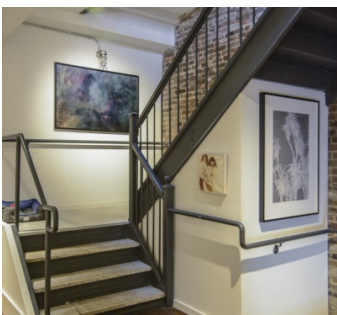

1515

West Village, Manhattan

LOCATION

New York, NY 10014

CATEGORIES

* In the Zone, Apartment, Loft, Restaurant / Cafe / Diner, Roof Top

TAGS

Bathroom, City View, Distressed Patina, Exposed Beam, Exposed Brick, Kitchen, Living Room, Modern Contemporary, Rooftop, Rustic, Skylight, Staircase, Terrace Patio, Wood Floor

Notes

Film friendly

This 3 story building + rooftop houses a cafe on the 1st floor, and living areas above.

The cafe has a charming country farm feeling with exposed brick and wooden accents throughout.

The living areas has an open floor plan with exposed wood beams and bricks, a skylight allowing in tons of natural light, wood floors, a white tiled bathroom, a rooftop.

ROOF TERRACE DECK

CAFE - GROUND LEVEL