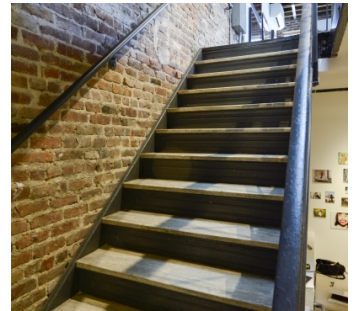

Notes

Film friendly

This 3 story building + rooftop houses a cafe on the 1st floor, and living areas above.

The cafe has a charming country farm feeling with exposed brick and wooden accents throughout.

The living areas has an open floor plan with exposed wood beams and bricks, a skylight allowing in tons of natural light, wood floors, a white tiled bathroom, a rooftop.

ROOF TERRACE DECK

CAFE - GROUND LEVEL