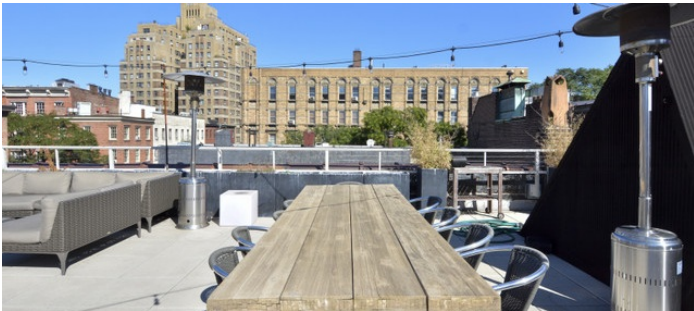

1515

West Village, Manhattan

LOCATION

New York, NY 10014

CATEGORIES

* In the Zone, Apartment, Loft, Restaurant / Cafe / Diner, Roof Top

TAGS

Bathroom, City View, Distressed Patina, Exposed Beam, Exposed Brick, Kitchen, Living Room, Modern Contemporary, Rooftop, Rustic, Skylight, Staircase, Terrace Patio, Wood Floor

Notes

Film friendly

This 3 story building + rooftop houses a cafe on the 1st floor, and living areas above.

The cafe has a charming country farm feeling with exposed brick and wooden accents throughout.

The living areas has an open floor plan with exposed wood beams and bricks, a skylight allowing in tons of natural light, wood floors, a white tiled bathroom, a rooftop.

Separate fees apply for cafe and living areas

Artist loft, open floor plane, wood floors, roof deck, patio, restaurant, cafe

Restrictions:

All floors must be protected, booties must be worn over shoes

Areas of use determined in advance

ROOF TERRACE DECK

CAFE - GROUND LEVEL