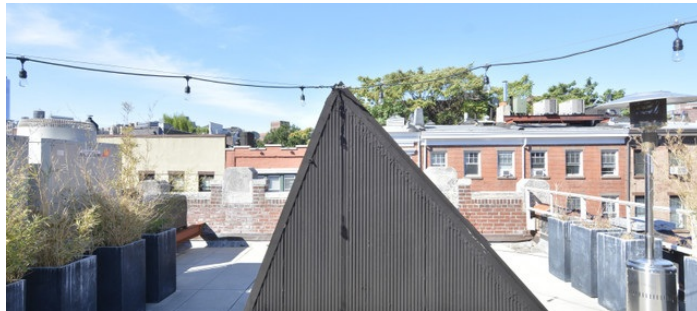

Notes

Film friendly

This 3 story building + rooftop houses a cafe on the 1st floor, and living areas above.

The cafe has a charming country farm feeling with exposed brick and wooden accents throughout.

The living areas has an open floor plan with exposed wood beams and bricks, a skylight allowing in tons of natural light, wood floors, a white tiled bathroom, a rooftop.

ROOF TERRACE DECK

CAFE - GROUND LEVEL