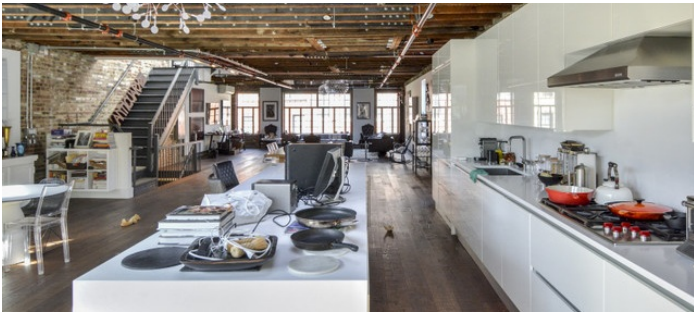

1515

West Village, Manhattan

LOCATION

New York, NY 10014

CATEGORIES

* In the Zone, Apartment, Loft, Restaurant / Cafe / Diner, Roof Top

TAGS

Bathroom, City View, Distressed Patina, Exposed Beam, Exposed Brick, Kitchen, Living Room, Modern Contemporary, Rooftop, Rustic, Skylight, Staircase, Terrace Patio, Wood Floor

Notes

Film friendly

This 3 story building + rooftop houses a cafe on the 1st floor, and living areas above.

The cafe has a charming country farm feeling with exposed brick and wooden accents throughout.

The living areas has an open floor plan with exposed wood beams and bricks, a skylight allowing in tons of natural light, wood floors, a white tiled bathroom, a rooftop.

Separate fees apply for cafe and living areas

Artist loft, open floor plane, wood floors, roof deck, patio, restaurant, cafe

Restrictions:

All floors must be protected, booties must be worn over shoes

Areas of use determined in advance