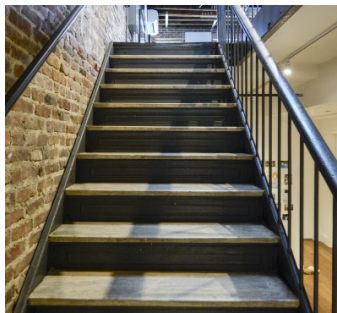

1515

West Village, Manhattan

LOCATION

New York, NY 10014

CATEGORIES

* In the Zone, Apartment, Loft, Restaurant / Cafe / Diner, Roof Top

TAGS

Bathroom, City View, Distressed Patina, Exposed Beam, Exposed Brick, Kitchen, Living Room, Modern Contemporary, Rooftop, Rustic, Skylight, Staircase, Terrace Patio, Wood Floor

Notes

Film friendly

This 3 story building + rooftop houses a cafe on the 1st floor, and living areas above.

The cafe has a charming country farm feeling with exposed brick and wooden accents throughout.

The living areas has an open floor plan with exposed wood beams and bricks, a skylight allowing in tons of natural light, wood floors, a white tiled bathroom, a rooftop.

ROOF TERRACE DECK

CAFE - GROUND LEVEL