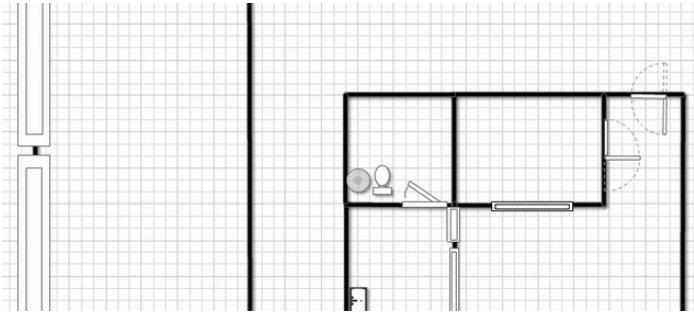

Work area, usually off limits unless requested, corner of white room next to radiator (50 sq ft).

Exteriors are additional fees for shooting and must be cleared in advance.

EXTERIORS - VIEW DETAILS

Notes