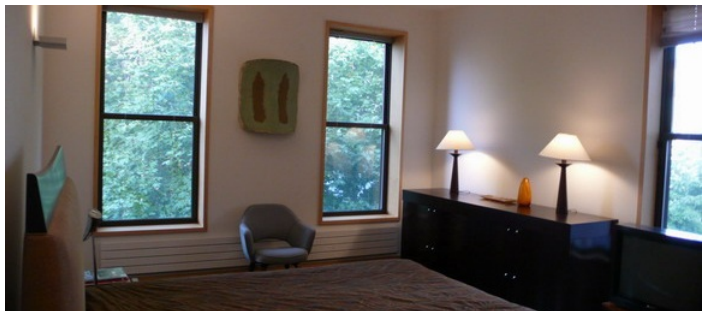

Bathroom, Bedroom, Exposed Brick, Garden, Kitchen, Living Room, Modern Contemporary, Skylight, Staircase, Staircase Ext, Stoop, Terrace Patio, White Brick Wall, Wood Floor

Notes

Film friendly

Some restrictions apply: ie no shoes, must cover counters with drop cloth.

Beautiful Modern townhouse white brick walls, modern furnishings, great light, open, kitchen with island, medium wood floors, skylight, white brick, terrace

TOP 4TH FLOOR

TERRACE + EXT STAIRCASE