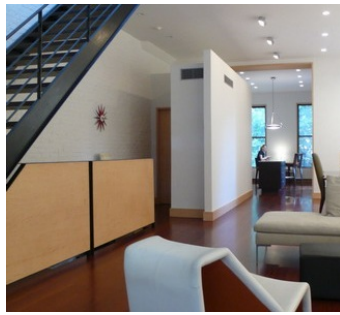

2123

Park Slope, Brooklyn

PARLOR 2ND FLOOR - VIEW FULL DETAILS BELOW

LOCATION

Brooklyn, NY, 11217

CATEGORIES

* In the Zone, Apartment, Brownstone, Townhouse

TAGS

Bathroom, Bedroom, Exposed Brick, Garden, Kitchen, Living Room, Modern Contemporary, Skylight, Staircase, Staircase Ext, Stoop, Terrace Patio, White Brick Wall, Wood Floor

Notes

Film friendly

Some restrictions apply: ie no shoes, must cover counters with drop cloth.

Beautiful Modern townhouse white brick walls, modern furnishings, great light, open, kitchen with island, medium wood floors, skylight, white brick, terrace

TOP 4TH FLOOR

TERRACE + EXT STAIRCASE