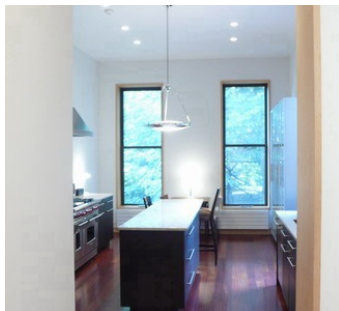

2123

Park Slope, Brooklyn

PARLOR 2ND FLOOR - VIEW FULL DETAILS BELOW

LOCATION

Brooklyn, NY, 11217

CATEGORIES

* In the Zone, Apartment, Brownstone, Townhouse

TAGS

Bathroom, Bedroom, Exposed Brick, Garden, Kitchen, Living Room, Modern Contemporary, Skylight, Staircase, Staircase Ext, Stoop, Terrace Patio, White Brick Wall, Wood Floor

Notes

Film friendly

Some restrictions apply: ie no shoes, must cover counters with drop cloth.

Beautiful Modern townhouse white brick walls, modern furnishings, great light, open, kitchen with island, medium wood floors, skylight, white brick, terrace

TOP 4TH FLOOR

TERRACE + EXT STAIRCASE