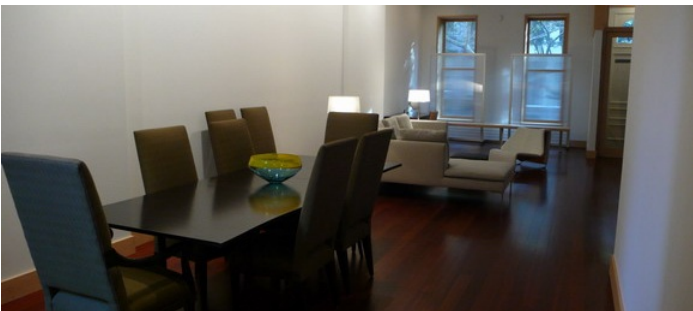

2123

Park Slope, Brooklyn

PARLOR 2ND FLOOR - VIEW FULL DETAILS BELOW

LOCATION

Brooklyn, NY, 11217

CATEGORIES

* In the Zone, Apartment, Brownstone, Townhouse

TAGS

Bathroom, Bedroom, Exposed Brick, Garden, Kitchen, Living Room, Modern Contemporary, Skylight, Staircase, Staircase Ext, Stoop, Terrace Patio, White Brick Wall, Wood Floor

Notes

Film friendly

Some restrictions apply: ie no shoes, must cover counters with drop cloth.

Beautiful Modern townhouse white brick walls, modern furnishings, great light, open, kitchen with island, medium wood floors, skylight, white brick, terrace

TOP 4TH FLOOR

TERRACE + EXT STAIRCASE