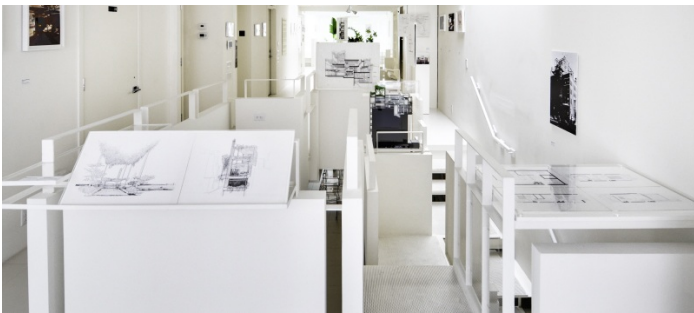

2161

Midtown East, Manhattan

 LOCATION

New York, NY 10022

 CATEGORIES

* In the Zone, Apartment, Duplex, Loft, Store /
Showroom, Townhouse

 TAGS

Architectural, Balcony, Bedroom, City View, Fireplace,
Floor to Ceiling Windows, Library Room, Living Room,
Modern Contemporary, Piano, Rooftop, Staircase,
Staircase Ext, Terrace Patio, White Spaces

Notes

Any Media (print, video, etc)

Open, modern, white, architectural, high-design, built-in shelves, fireplace, tiled floor, long kitchen, terrace,
artwork, plants, floor to ceiling windows, skylight, home office