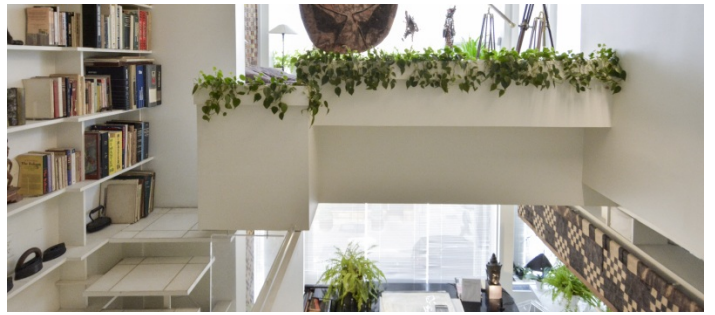

2161

Midtown East, Manhattan

 LOCATION

New York, NY 10022

 CATEGORIES

* In the Zone, Apartment, Duplex, Loft, Store /
Showroom, Townhouse

 TAGS

Architectural, Balcony, Bedroom, City View, Fireplace,
Floor to Ceiling Windows, Library Room, Living Room,
Modern Contemporary, Piano, Rooftop, Staircase,
Staircase Ext, Terrace Patio, White Spaces

Notes

Any Media (print, video, etc)

Open, modern, white, architectural, high-design, built-in shelves, fireplace, tiled floor, long kitchen, terrace,
artwork, plants, floor to ceiling windows, skylight, home office