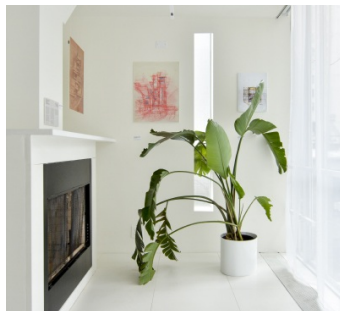

2161

Midtown East, Manhattan

 LOCATION

New York, NY 10022

 CATEGORIES

* In the Zone, Apartment, Duplex, Loft, Store /
Showroom, Townhouse

 TAGS

Architectural, Balcony, Bedroom, City View, Fireplace,
Floor to Ceiling Windows, Library Room, Living Room,
Modern Contemporary, Piano, Rooftop, Staircase,
Staircase Ext, Terrace Patio, White Spaces

Notes

Any Media (print, video, etc)

Open, modern, white, architectural, high-design, built-in shelves, fireplace, tiled floor, long kitchen, terrace,
artwork, plants, floor to ceiling windows, skylight, home office