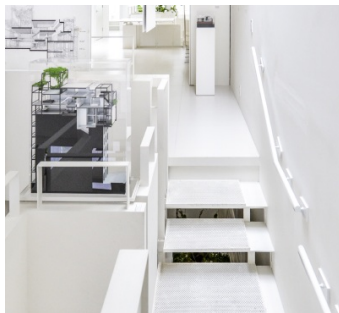

2161

Midtown East, Manhattan

 LOCATION

New York, NY 10022

 CATEGORIES

* In the Zone, Apartment, Duplex, Loft, Store /
Showroom, Townhouse

 TAGS

Architectural, Balcony, Bedroom, City View, Fireplace,
Floor to Ceiling Windows, Library Room, Living Room,
Modern Contemporary, Piano, Rooftop, Staircase,
Staircase Ext, Terrace Patio, White Spaces

Notes

Any Media (print, video, etc)

Open, modern, white, architectural, high-design, built-in shelves, fireplace, tiled floor, long kitchen, terrace,
artwork, plants, floor to ceiling windows, skylight, home office