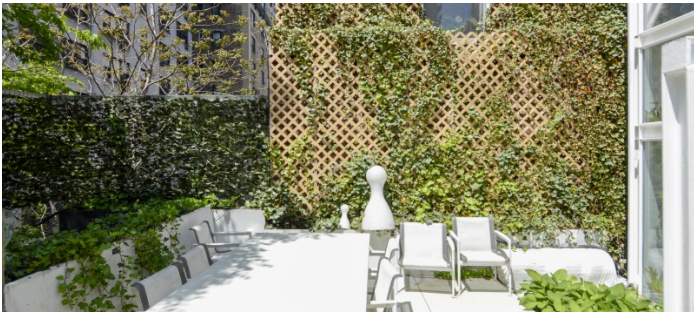

2161

Midtown East, Manhattan

 LOCATION

New York, NY 10022

 CATEGORIES

* In the Zone, Apartment, Duplex, Loft, Store /
Showroom, Townhouse

 TAGS

Architectural, Balcony, Bedroom, City View, Fireplace,
Floor to Ceiling Windows, Library Room, Living Room,
Modern Contemporary, Piano, Rooftop, Staircase,
Staircase Ext, Terrace Patio, White Spaces

Notes

Any Media (print, video, etc)

Open, modern, white, architectural, high-design, built-in shelves, fireplace, tiled floor, long kitchen, terrace,
artwork, plants, floor to ceiling windows, skylight, home office