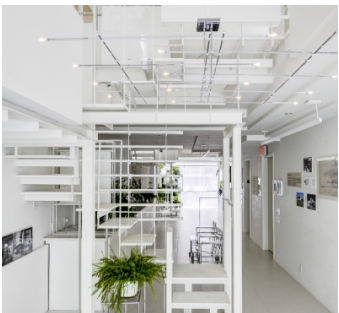

2161

Midtown East, Manhattan

 LOCATION

New York, NY 10022

 CATEGORIES

* In the Zone, Apartment, Duplex, Loft, Store /
Showroom, Townhouse

 TAGS

Architectural, Balcony, Bedroom, City View, Fireplace,
Floor to Ceiling Windows, Library Room, Living Room,
Modern Contemporary, Piano, Rooftop, Staircase,
Staircase Ext, Terrace Patio, White Spaces

Notes

Any Media (print, video, etc)

Open, modern, white, architectural, high-design, built-in shelves, fireplace, tiled floor, long kitchen, terrace,
artwork, plants, floor to ceiling windows, skylight, home office