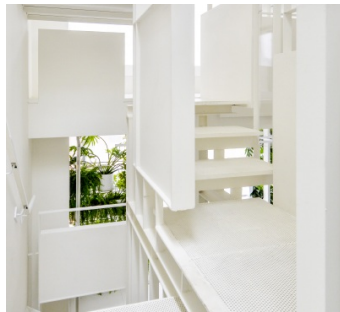

2161

Midtown East, Manhattan

 LOCATION

New York, NY 10022

 CATEGORIES

* In the Zone, Apartment, Duplex, Loft, Store /
Showroom, Townhouse

 TAGS

Architectural, Balcony, Bedroom, City View, Fireplace,
Floor to Ceiling Windows, Library Room, Living Room,
Modern Contemporary, Piano, Rooftop, Staircase,
Staircase Ext, Terrace Patio, White Spaces

Notes

Any Media (print, video, etc)

Open, modern, white, architectural, high-design, built-in shelves, fireplace, tiled floor, long kitchen, terrace,
artwork, plants, floor to ceiling windows, skylight, home office