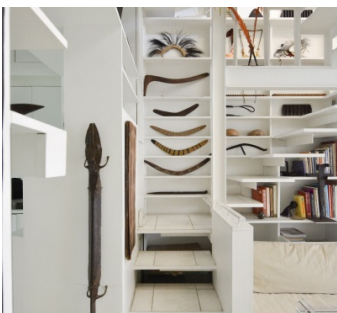

2161

Midtown East, Manhattan

 LOCATION

New York, NY 10022

 CATEGORIES

* In the Zone, Apartment, Duplex, Loft, Store /
Showroom, Townhouse

 TAGS

Architectural, Balcony, Bedroom, City View, Fireplace,
Floor to Ceiling Windows, Library Room, Living Room,
Modern Contemporary, Piano, Rooftop, Staircase,
Staircase Ext, Terrace Patio, White Spaces

Notes

Any Media (print, video, etc)

Open, modern, white, architectural, high-design, built-in shelves, fireplace, tiled floor, long kitchen, terrace,
artwork, plants, floor to ceiling windows, skylight, home office