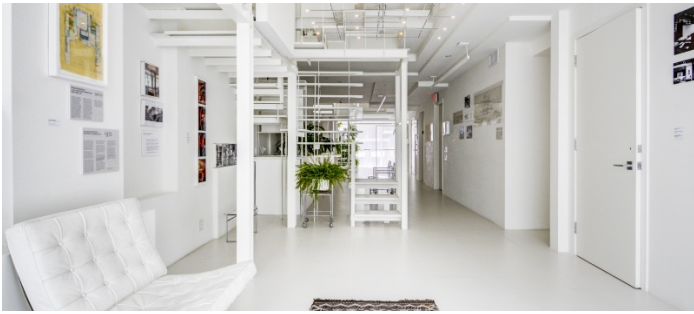

2161

Midtown East, Manhattan

 LOCATION

New York, NY 10022

 CATEGORIES

* In the Zone, Apartment, Duplex, Loft, Store /
Showroom, Townhouse

 TAGS

Architectural, Balcony, Bedroom, City View, Fireplace,
Floor to Ceiling Windows, Library Room, Living Room,
Modern Contemporary, Piano, Rooftop, Staircase,
Staircase Ext, Terrace Patio, White Spaces

Notes

Any Media (print, video, etc)

Open, modern, white, architectural, high-design, built-in shelves, fireplace, tiled floor, long kitchen, terrace,
artwork, plants, floor to ceiling windows, skylight, home office