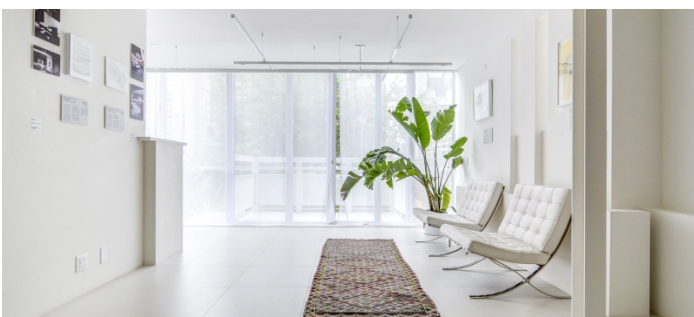

2161

Midtown East, Manhattan

 LOCATION

New York, NY 10022

 CATEGORIES

* In the Zone, Apartment, Duplex, Loft, Store /
Showroom, Townhouse

 TAGS

Architectural, Balcony, Bedroom, City View, Fireplace,
Floor to Ceiling Windows, Library Room, Living Room,
Modern Contemporary, Piano, Rooftop, Staircase,
Staircase Ext, Terrace Patio, White Spaces

Notes

Any Media (print, video, etc)

Open, modern, white, architectural, high-design, built-in shelves, fireplace, tiled floor, long kitchen, terrace,
artwork, plants, floor to ceiling windows, skylight, home office