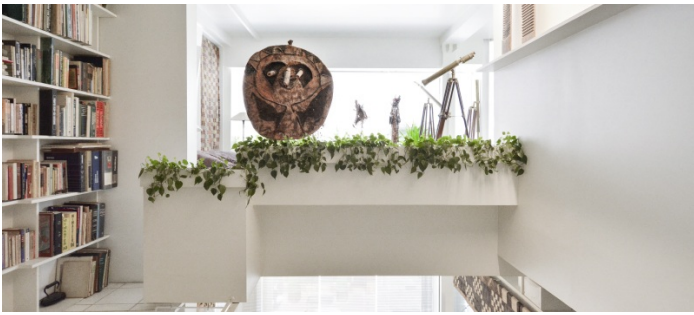

2161

Midtown East, Manhattan

 LOCATION

New York, NY 10022

 CATEGORIES

* In the Zone, Apartment, Duplex, Loft, Store /
Showroom, Townhouse

 TAGS

Architectural, Balcony, Bedroom, City View, Fireplace,
Floor to Ceiling Windows, Library Room, Living Room,
Modern Contemporary, Piano, Rooftop, Staircase,
Staircase Ext, Terrace Patio, White Spaces

Notes

Any Media (print, video, etc)

Open, modern, white, architectural, high-design, built-in shelves, fireplace, tiled floor, long kitchen, terrace,
artwork, plants, floor to ceiling windows, skylight, home office