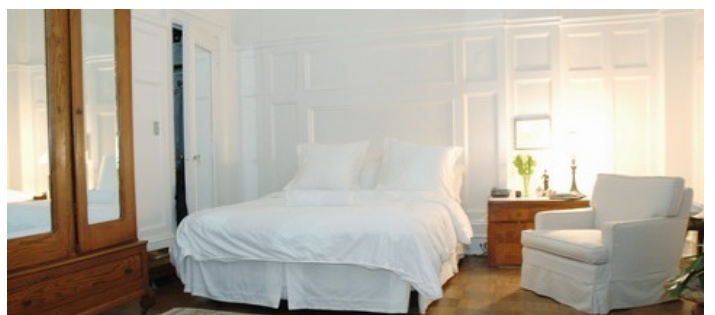

2181

Greenwich Village, Manhattan

 LOCATION

New York, NY 10003

 CATEGORIES

* In the Zone, Apartment, Lobby

 TAGS

Bedroom, Kitchen, Living Room, Modern Contemporary, Parquet, Traditional, White Spaces, Wood Floor

Notes

Prefers small print shoots, doorman building.

Scouting recommended, restrictions do apply, expensive.

Lobby is completely separate, hard to clear and very expensive but can be done.

Built-in bookshelves, parquet floors, open, crown molding.