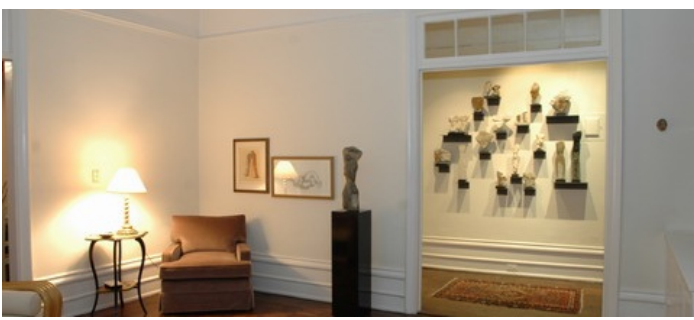

2181

Greenwich Village, Manhattan

 LOCATION

New York, NY 10003

 CATEGORIES

* In the Zone, Apartment, Lobby

 TAGS

Bedroom, Kitchen, Living Room, Modern Contemporary, Parquet, Traditional, White Spaces, Wood Floor

Notes

Prefers small print shoots, doorman building.

Scouting recommended, restrictions do apply, expensive.

Lobby is completely separate, hard to clear and very expensive but can be done.

Built-in bookshelves, parquet floors, open, crown molding.