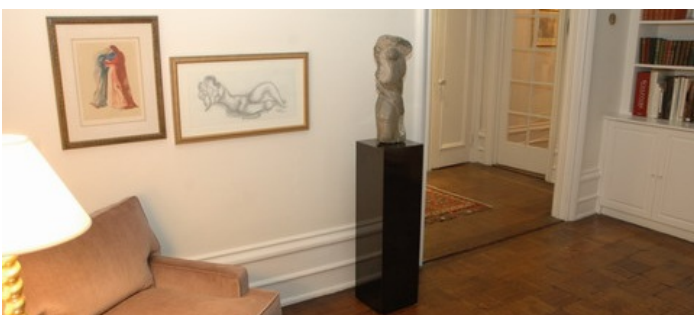

2181

Greenwich Village, Manhattan

 LOCATION

New York, NY 10003

 CATEGORIES

* In the Zone, Apartment, Lobby

 TAGS

Bedroom, Kitchen, Living Room, Modern Contemporary, Parquet, Traditional, White Spaces, Wood Floor

Notes

Prefers small print shoots, doorman building.

Scouting recommended, restrictions do apply, expensive.

Lobby is completely separate, hard to clear and very expensive but can be done.

Built-in bookshelves, parquet floors, open, crown molding.