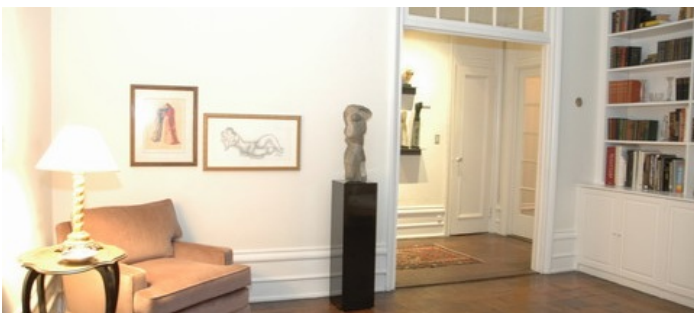

2181

Greenwich Village, Manhattan

 LOCATION

New York, NY 10003

 CATEGORIES

* In the Zone, Apartment, Lobby

 TAGS

Bedroom, Kitchen, Living Room, Modern Contemporary, Parquet, Traditional, White Spaces, Wood Floor

Notes

Prefers small print shoots, doorman building.

Scouting recommended, restrictions do apply, expensive.

Lobby is completely separate, hard to clear and very expensive but can be done.

Built-in bookshelves, parquet floors, open, crown molding.