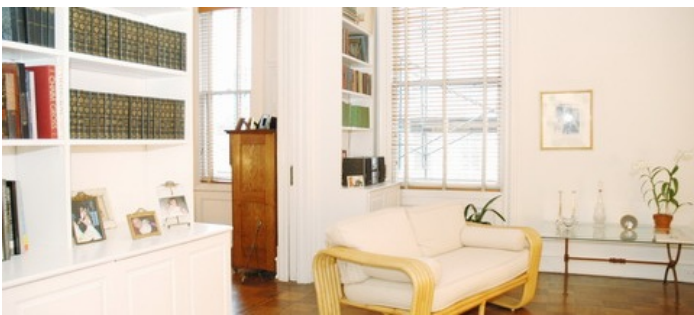

2181

Greenwich Village, Manhattan

 LOCATION

New York, NY 10003

 CATEGORIES

* In the Zone, Apartment, Lobby

 TAGS

Bedroom, Kitchen, Living Room, Modern Contemporary, Parquet, Traditional, White Spaces, Wood Floor

Notes

Prefers small print shoots, doorman building.

Scouting recommended, restrictions do apply, expensive.

Lobby is completely separate, hard to clear and very expensive but can be done.

Built-in bookshelves, parquet floors, open, crown molding.