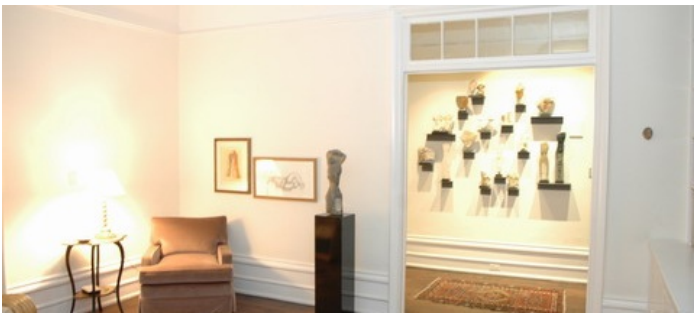

2181

Greenwich Village, Manhattan

 LOCATION

New York, NY 10003

 CATEGORIES

* In the Zone, Apartment, Lobby

 TAGS

Bedroom, Kitchen, Living Room, Modern Contemporary, Parquet, Traditional, White Spaces, Wood Floor

Notes

Prefers small print shoots, doorman building.

Scouting recommended, restrictions do apply, expensive.

Lobby is completely separate, hard to clear and very expensive but can be done.

Built-in bookshelves, parquet floors, open, crown molding.