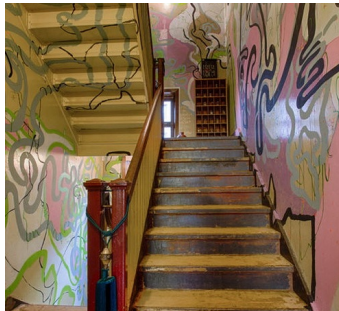

2244

Harlem, Manhattan

 LOCATION

New York, NY 10031

 CATEGORIES

* In the Zone, Apartment, Brownstone, Roof Top, Townhouse

 TAGS

Bathroom, Bedroom, Bohemian, City View, Colorful, Distressed Patina, Eclectic Quirky, Exposed Brick, Garden, Kitchen, Living Room, Piano, Rooftop, Staircase, Stoop, Terrace Patio, Traditional, Walk-in Closet, Wood Floor

ROOFTOP