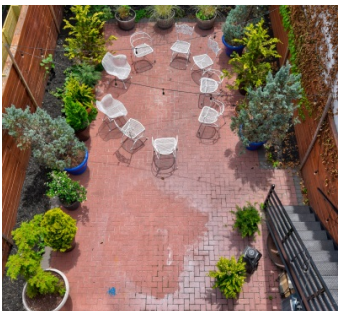

PARLOR LEVEL - VIEW FULL DETAILS BELOW

 LOCATION

Brooklyn, NY 11207

 TAGS

Balcony, Bathroom, Bedroom, Bohemian, City View, Deck, Eclectic Quirky, Exposed Brick, Fireplace, Kids Room, Kitchen, Laundry Room, Living Room, Modern Contemporary, Rooftop, Staircase, Staircase Ext, Terrace Patio, White Spaces, Wood Floor

Beautiful Bushwick townhouse, great light, huge floor to ceiling paned windows, ornate staircase, large open kitchen, full furnished basement available for shooting, tile floor in basement.

Fenced backyard, with fire pit, fenced ground level entrance area. Rooftop deck with BBQ.

Staircase to main second story entrance, furniture modern wood to vintage.

Restrictions:

All floors must be protected, booties must be worn over shoes.

Areas of use determined in advance.

2ND FLOOR

ROOF DECK

PATIO TERRACE

GARDEN FLOOR

EXTERIOR