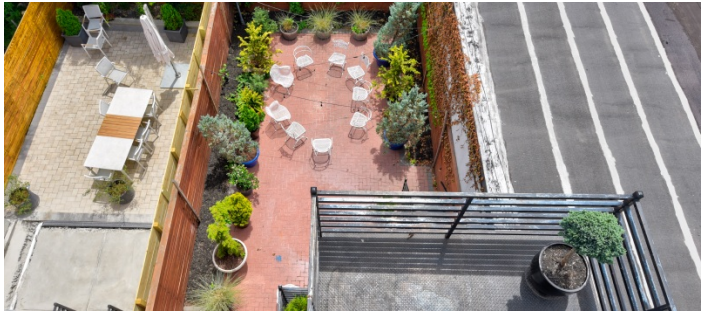

PARLOR LEVEL - VIEW FULL DETAILS BELOW

 LOCATION

Brooklyn, NY 11207

 TAGS

Balcony, Bathroom, Bedroom, Bohemian, City View, Deck, Eclectic Quirky, Exposed Brick, Fireplace, Kids Room, Kitchen, Laundry Room, Living Room, Modern Contemporary, Rooftop, Staircase, Staircase Ext, Terrace Patio, White Spaces, Wood Floor

Beautiful Bushwick townhouse, great light, huge floor to ceiling paned windows, ornate staircase, large open kitchen, full furnished basement available for shooting, tile floor in basement.

Fenced backyard, with fire pit, fenced ground level entrance area. Rooftop deck with BBQ.

PATIO TERRACE

GARDEN FLOOR

EXTERIOR