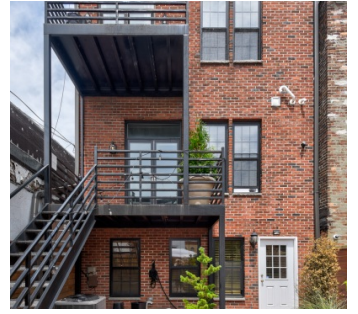

PARLOR LEVEL - VIEW FULL DETAILS BELOW

 LOCATION

Brooklyn, NY 11207

 TAGS

Balcony, Bathroom, Bedroom, Bohemian, City View, Deck, Eclectic Quirky, Exposed Brick, Fireplace, Kids Room, Kitchen, Laundry Room, Living Room, Modern Contemporary, Rooftop, Staircase, Staircase Ext, Terrace Patio, White Spaces, Wood Floor

Beautiful Bushwick townhouse, great light, huge floor to ceiling paned windows, ornate staircase, large open kitchen, full furnished basement available for shooting, tile floor in basement.

Fenced backyard, with fire pit, fenced ground level entrance area. Rooftop deck with BBQ.

PATIO TERRACE

GARDEN FLOOR

EXTERIOR