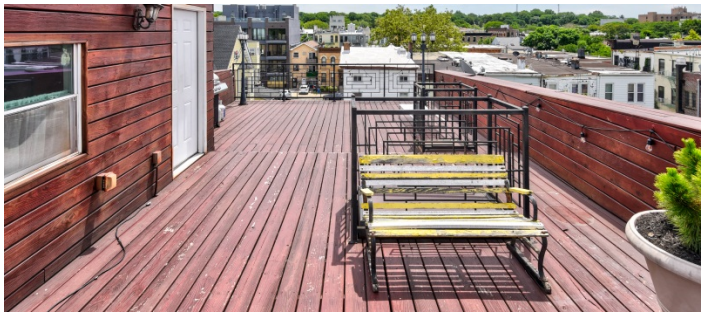

PARLOR LEVEL - VIEW FULL DETAILS BELOW

 LOCATION

Brooklyn, NY 11207

 TAGS

Balcony, Bathroom, Bedroom, Bohemian, City View, Deck, Eclectic Quirky, Exposed Brick, Fireplace, Kids Room, Kitchen, Laundry Room, Living Room, Modern Contemporary, Rooftop, Staircase, Staircase Ext, Terrace Patio, White Spaces, Wood Floor

Beautiful Bushwick townhouse, great light, huge floor to ceiling paned windows, ornate staircase, large open kitchen, full furnished basement available for shooting, tile floor in basement.

Fenced backyard, with fire pit, fenced ground level entrance area. Rooftop deck with BBQ.

Staircase to main second story entrance, furniture modern wood to vintage.

Restrictions:

All floors must be protected, booties must be worn over shoes.

Areas of use determined in advance.

2ND FLOOR

ROOF DECK

PATIO TERRACE

GARDEN FLOOR

EXTERIOR