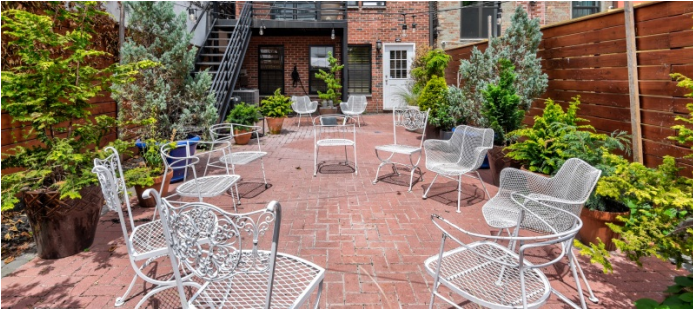

PARLOR LEVEL - VIEW FULL DETAILS BELOW

 LOCATION

Brooklyn, NY 11207

 TAGS

Balcony, Bathroom, Bedroom, Bohemian, City View, Deck, Eclectic Quirky, Exposed Brick, Fireplace, Kids Room, Kitchen, Laundry Room, Living Room, Modern Contemporary, Rooftop, Staircase, Staircase Ext, Terrace Patio, White Spaces, Wood Floor

Beautiful Bushwick townhouse, great light, huge floor to ceiling paned windows, ornate staircase, large open kitchen, full furnished basement available for shooting, tile floor in basement.

Fenced backyard, with fire pit, fenced ground level entrance area. Rooftop deck with BBQ.

Staircase to main second story entrance, furniture modern wood to vintage.

Restrictions:

All floors must be protected, booties must be worn over shoes.

Areas of use determined in advance.

2ND FLOOR

ROOF DECK

PATIO TERRACE

GARDEN FLOOR

EXTERIOR