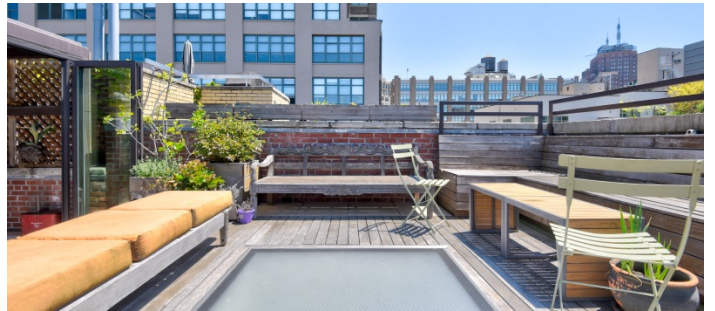

2339

Tribeca, Manhattan

 LOCATION

New York, NY 10013

 CATEGORIES

* In the Zone, Apartment, Duplex, Loft, Roof Top

 TAGS

Bathroom, Bedroom, City View, Clawfoot Tub, Colorful, Deck, Eclectic Quirky, Exposed Beam, Exposed Brick, Garden, Kids Room, Kitchen, Living Room, Modern Contemporary, Rooftop, Skylight, Staircase, Terrace Patio, White Brick Wall, Wood Floor

Notes

Tribeca loft with open plan, metal staircase, exposed brick, wood beam ceilings and rooftop deck.

Restrictions:

Building fees will apply for print and film shoots, building clearance required.

Building common areas shown only for reference - not cleared for shooting.

2ND FLOOR

ROOF DECK

ROOF DECK IN SUMMER

EXTERIOR