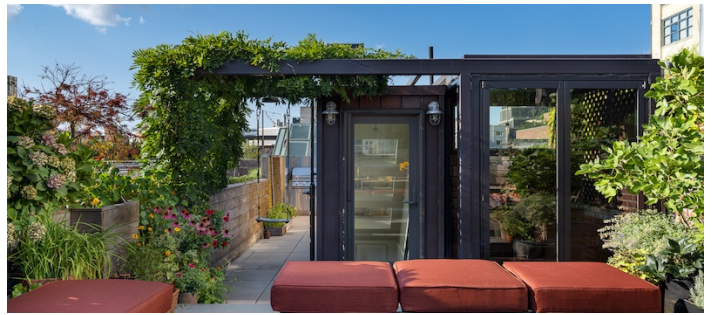

2339

Tribeca, Manhattan

 LOCATION

New York, NY 10013

 CATEGORIES

* In the Zone, Apartment, Duplex, Loft, Roof Top

 TAGS

Bathroom, Bedroom, City View, Clawfoot Tub, Colorful, Deck, Eclectic Quirky, Exposed Beam, Exposed Brick, Garden, Kids Room, Kitchen, Living Room, Modern Contemporary, Rooftop, Skylight, Staircase, Terrace Patio, White Brick Wall, Wood Floor

Notes

Tribeca loft with open plan, metal staircase, exposed brick, wood beam ceilings and rooftop deck.

Restrictions:

Building fees will apply for print and film shoots, building clearance required.

Building common areas shown only for reference - not cleared for shooting.

2ND FLOOR

ROOF DECK

ROOF DECK IN SUMMER

EXTERIOR