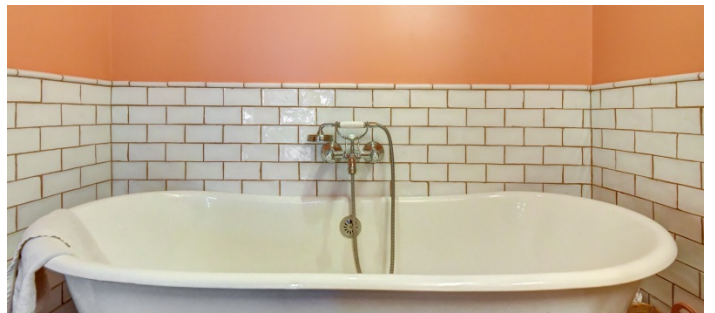

2339

Tribeca, Manhattan

 LOCATION

New York, NY 10013

 CATEGORIES

* In the Zone, Apartment, Duplex, Loft, Roof Top

 TAGS

Bathroom, Bedroom, City View, Clawfoot Tub, Colorful, Deck, Eclectic Quirky, Exposed Beam, Exposed Brick, Garden, Kids Room, Kitchen, Living Room, Modern Contemporary, Rooftop, Skylight, Staircase, Terrace Patio, White Brick Wall, Wood Floor

Notes

Tribeca loft with open plan, metal staircase, exposed brick, wood beam ceilings and rooftop deck.

Restrictions:

Building fees will apply for print and film shoots, building clearance required.

Building common areas shown only for reference - not cleared for shooting.