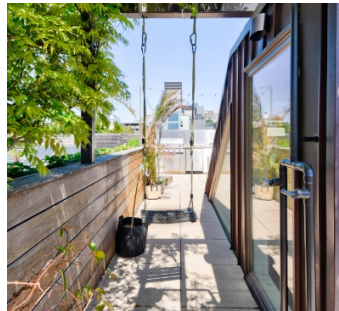

2339

Tribeca, Manhattan

 LOCATION

New York, NY 10013

 CATEGORIES

* In the Zone, Apartment, Duplex, Loft, Roof Top

 TAGS

Bathroom, Bedroom, City View, Clawfoot Tub, Colorful, Deck, Eclectic Quirky, Exposed Beam, Exposed Brick, Garden, Kids Room, Kitchen, Living Room, Modern Contemporary, Rooftop, Skylight, Staircase, Terrace Patio, White Brick Wall, Wood Floor

Notes

Tribeca loft with open plan, metal staircase, exposed brick, wood beam ceilings and rooftop deck.

Restrictions:

Building fees will apply for print and film shoots, building clearance required.

Building common areas shown only for reference - not cleared for shooting.

2ND FLOOR

ROOF DECK

ROOF DECK IN SUMMER

EXTERIOR