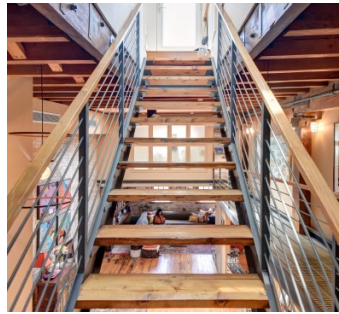

2339

Tribeca, Manhattan

 LOCATION

New York, NY 10013

 CATEGORIES

* In the Zone, Apartment, Duplex, Loft, Roof Top

 TAGS

Bathroom, Bedroom, City View, Clawfoot Tub, Colorful, Deck, Eclectic Quirky, Exposed Beam, Exposed Brick, Garden, Kids Room, Kitchen, Living Room, Modern Contemporary, Rooftop, Skylight, Staircase, Terrace Patio, White Brick Wall, Wood Floor

Notes

Tribeca loft with open plan, metal staircase, exposed brick, wood beam ceilings and rooftop deck.

Restrictions:

Building fees will apply for print and film shoots, building clearance required.

Building common areas shown only for reference - not cleared for shooting.

2ND FLOOR

ROOF DECK

ROOF DECK IN SUMMER

EXTERIOR