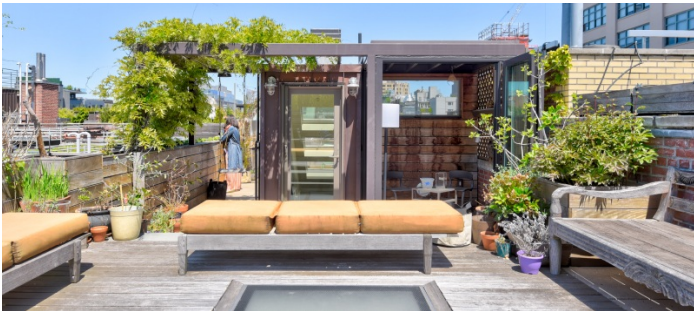

2339

Tribeca, Manhattan

 LOCATION

New York, NY 10013

 CATEGORIES

* In the Zone, Apartment, Duplex, Loft, Roof Top

 TAGS

Bathroom, Bedroom, City View, Clawfoot Tub, Colorful, Deck, Eclectic Quirky, Exposed Beam, Exposed Brick, Garden, Kids Room, Kitchen, Living Room, Modern Contemporary, Rooftop, Skylight, Staircase, Terrace Patio, White Brick Wall, Wood Floor

Notes

Tribeca loft with open plan, metal staircase, exposed brick, wood beam ceilings and rooftop deck.

Restrictions:

Building fees will apply for print and film shoots, building clearance required.

Building common areas shown only for reference - not cleared for shooting.

2ND FLOOR

ROOF DECK

ROOF DECK IN SUMMER

EXTERIOR