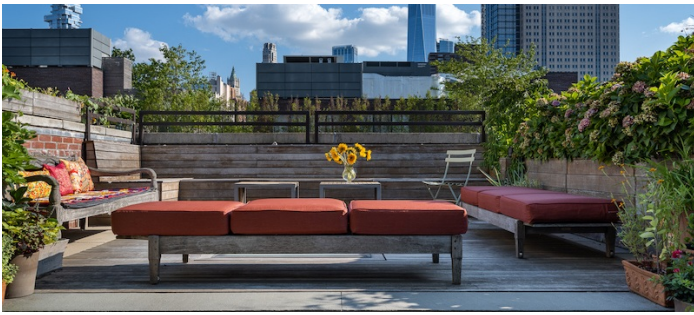

2339

Tribeca, Manhattan

 LOCATION

New York, NY 10013

 CATEGORIES

* In the Zone, Apartment, Duplex, Loft, Roof Top

 TAGS

Bathroom, Bedroom, City View, Clawfoot Tub, Colorful, Deck, Eclectic Quirky, Exposed Beam, Exposed Brick, Garden, Kids Room, Kitchen, Living Room, Modern Contemporary, Rooftop, Skylight, Staircase, Terrace Patio, White Brick Wall, Wood Floor

Notes

Tribeca loft with open plan, metal staircase, exposed brick, wood beam ceilings and rooftop deck.

Restrictions:

Building fees will apply for print and film shoots, building clearance required.

Building common areas shown only for reference - not cleared for shooting.

2ND FLOOR

ROOF DECK

ROOF DECK IN SUMMER

EXTERIOR