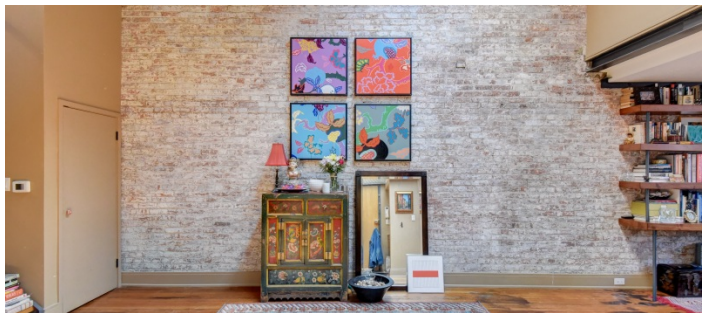

2339

Tribeca, Manhattan

 LOCATION

New York, NY 10013

 CATEGORIES

* In the Zone, Apartment, Duplex, Loft, Roof Top

 TAGS

Bathroom, Bedroom, City View, Clawfoot Tub, Colorful, Deck, Eclectic Quirky, Exposed Beam, Exposed Brick, Garden, Kids Room, Kitchen, Living Room, Modern Contemporary, Rooftop, Skylight, Staircase, Terrace Patio, White Brick Wall, Wood Floor

Notes

Tribeca loft with open plan, metal staircase, exposed brick, wood beam ceilings and rooftop deck.

Restrictions:

Building fees will apply for print and film shoots, building clearance required.

Building common areas shown only for reference - not cleared for shooting.