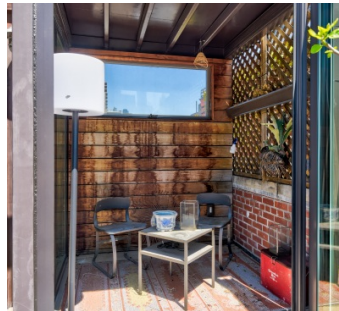

2339

Tribeca, Manhattan

 LOCATION

New York, NY 10013

 CATEGORIES

* In the Zone, Apartment, Duplex, Loft, Roof Top

 TAGS

Bathroom, Bedroom, City View, Clawfoot Tub, Colorful, Deck, Eclectic Quirky, Exposed Beam, Exposed Brick, Garden, Kids Room, Kitchen, Living Room, Modern Contemporary, Rooftop, Skylight, Staircase, Terrace Patio, White Brick Wall, Wood Floor

Notes

Tribeca loft with open plan, metal staircase, exposed brick, wood beam ceilings and rooftop deck.

Restrictions:

Building fees will apply for print and film shoots, building clearance required.

Building common areas shown only for reference - not cleared for shooting.

2ND FLOOR

ROOF DECK

ROOF DECK IN SUMMER

EXTERIOR