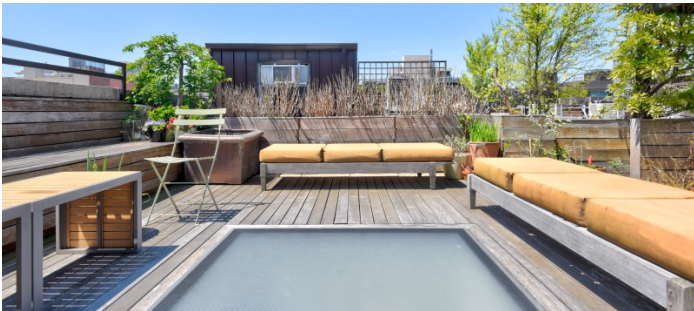

2339

Tribeca, Manhattan

 LOCATION

New York, NY 10013

 CATEGORIES

* In the Zone, Apartment, Duplex, Loft, Roof Top

 TAGS

Bathroom, Bedroom, City View, Clawfoot Tub, Colorful, Deck, Eclectic Quirky, Exposed Beam, Exposed Brick, Garden, Kids Room, Kitchen, Living Room, Modern Contemporary, Rooftop, Skylight, Staircase, Terrace Patio, White Brick Wall, Wood Floor

Notes

Tribeca loft with open plan, metal staircase, exposed brick, wood beam ceilings and rooftop deck.

Restrictions:

Building fees will apply for print and film shoots, building clearance required.

Building common areas shown only for reference - not cleared for shooting.

2ND FLOOR

ROOF DECK

ROOF DECK IN SUMMER

EXTERIOR