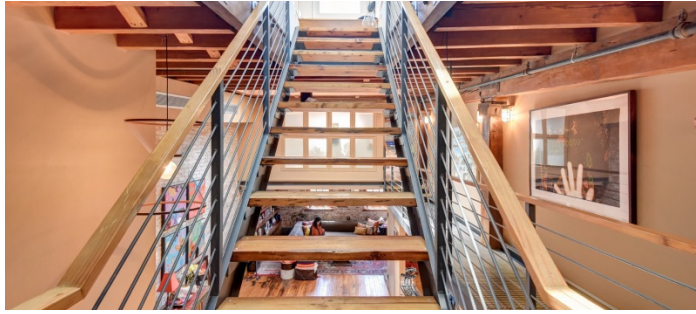

2339

Tribeca, Manhattan

 LOCATION

New York, NY 10013

 CATEGORIES

* In the Zone, Apartment, Duplex, Loft, Roof Top

 TAGS

Bathroom, Bedroom, City View, Clawfoot Tub, Colorful, Deck, Eclectic Quirky, Exposed Beam, Exposed Brick, Garden, Kids Room, Kitchen, Living Room, Modern Contemporary, Rooftop, Skylight, Staircase, Terrace Patio, White Brick Wall, Wood Floor

Notes

Tribeca loft with open plan, metal staircase, exposed brick, wood beam ceilings and rooftop deck.

Restrictions:

Building fees will apply for print and film shoots, building clearance required.

Building common areas shown only for reference - not cleared for shooting.

2ND FLOOR

ROOF DECK

ROOF DECK IN SUMMER

EXTERIOR