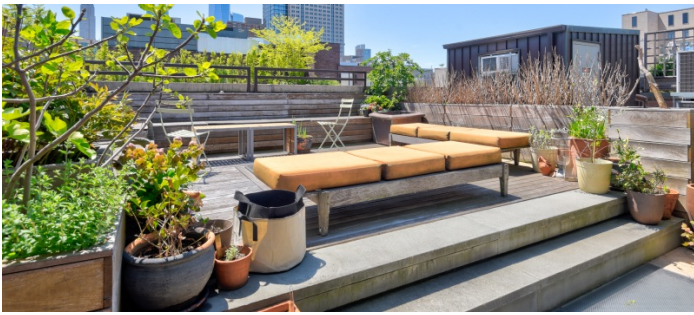

2339

Tribeca, Manhattan

 LOCATION

New York, NY 10013

 CATEGORIES

* In the Zone, Apartment, Duplex, Loft, Roof Top

 TAGS

Bathroom, Bedroom, City View, Clawfoot Tub, Colorful, Deck, Eclectic Quirky, Exposed Beam, Exposed Brick, Garden, Kids Room, Kitchen, Living Room, Modern Contemporary, Rooftop, Skylight, Staircase, Terrace Patio, White Brick Wall, Wood Floor

Notes

Tribeca loft with open plan, metal staircase, exposed brick, wood beam ceilings and rooftop deck.

Restrictions:

Building fees will apply for print and film shoots, building clearance required.

Building common areas shown only for reference - not cleared for shooting.

2ND FLOOR

ROOF DECK

ROOF DECK IN SUMMER

EXTERIOR