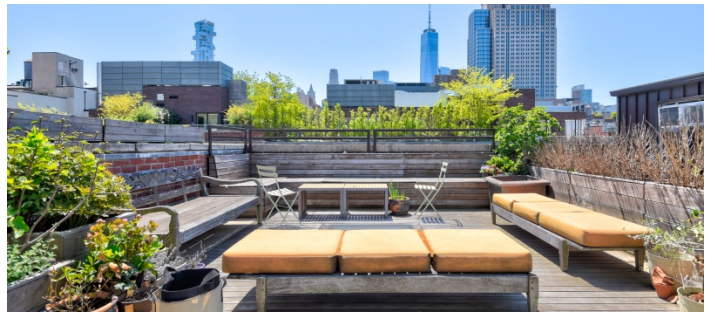

2339

Tribeca, Manhattan

 LOCATION

New York, NY 10013

 CATEGORIES

* In the Zone, Apartment, Duplex, Loft, Roof Top

 TAGS

Bathroom, Bedroom, City View, Clawfoot Tub, Colorful, Deck, Eclectic Quirky, Exposed Beam, Exposed Brick, Garden, Kids Room, Kitchen, Living Room, Modern Contemporary, Rooftop, Skylight, Staircase, Terrace Patio, White Brick Wall, Wood Floor

Notes

Tribeca loft with open plan, metal staircase, exposed brick, wood beam ceilings and rooftop deck.

Restrictions:

Building fees will apply for print and film shoots, building clearance required.

Building common areas shown only for reference - not cleared for shooting.

2ND FLOOR

ROOF DECK

ROOF DECK IN SUMMER

EXTERIOR