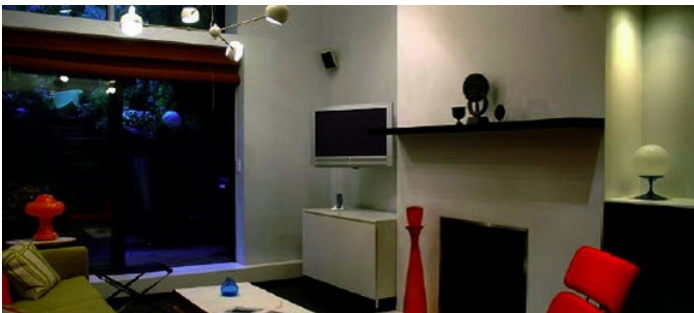

2386

Chelsea, Manhattan

 LOCATION

New York, NY 10011

 CATEGORIES

* In the Zone, Apartment, Duplex, Loft, Townhouse

 TAGS

60's style, Bathroom, Bedroom, Colorful, Eclectic
Quirky, Fireplace, Garden, Living Room, Staircase,
Staircase Ext, Terrace Patio, Wood Floor

Notes

Film friendly, restrictions do apply

2 story townhouse, large garden and 2nd floor open atrium

High end 20th century furniture

Floors to be protected

Colorful bathroom, staircase, fireplace, modern

TERRACE