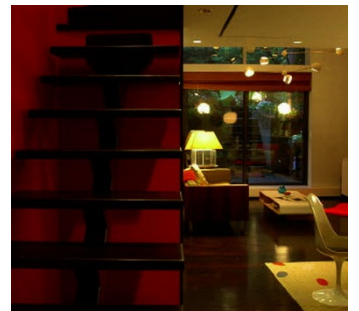

2386

Chelsea, Manhattan

 LOCATION

New York, NY 10011

 CATEGORIES

* In the Zone, Apartment, Duplex, Loft, Townhouse

 TAGS

60's style, Bathroom, Bedroom, Colorful, Eclectic
Quirky, Fireplace, Garden, Living Room, Staircase,
Staircase Ext, Terrace Patio, Wood Floor

Notes

Film friendly, restrictions do apply

2 story townhouse, large garden and 2nd floor open atrium

High end 20th century furniture

Floors to be protected

Colorful bathroom, staircase, fireplace, modern

TERRACE