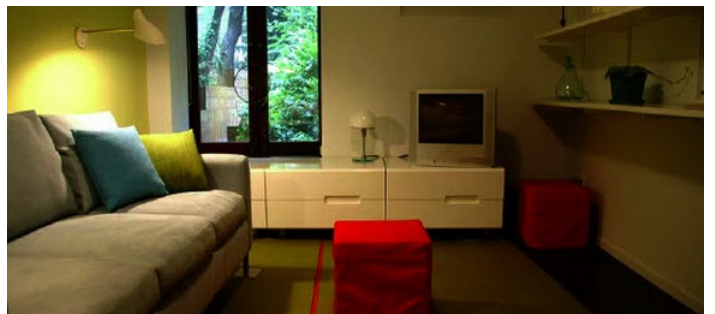

2386

Chelsea, Manhattan

 LOCATION

New York, NY 10011

 CATEGORIES

* In the Zone, Apartment, Duplex, Loft, Townhouse

 TAGS

60's style, Bathroom, Bedroom, Colorful, Eclectic
Quirky, Fireplace, Garden, Living Room, Staircase,
Staircase Ext, Terrace Patio, Wood Floor

Notes

Film friendly, restrictions do apply

2 story townhouse, large garden and 2nd floor open atrium

High end 20th century furniture

Floors to be protected

Colorful bathroom, staircase, fireplace, modern

TERRACE