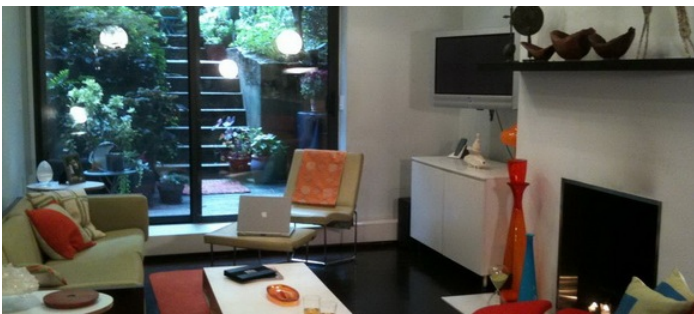

2386

Chelsea, Manhattan

 LOCATION

New York, NY 10011

 CATEGORIES

* In the Zone, Apartment, Duplex, Loft, Townhouse

 TAGS

60's style, Bathroom, Bedroom, Colorful, Eclectic
Quirky, Fireplace, Garden, Living Room, Staircase,
Staircase Ext, Terrace Patio, Wood Floor

Notes

Film friendly, restrictions do apply

2 story townhouse, large garden and 2nd floor open atrium

High end 20th century furniture

Floors to be protected

Colorful bathroom, staircase, fireplace, modern

TERRACE