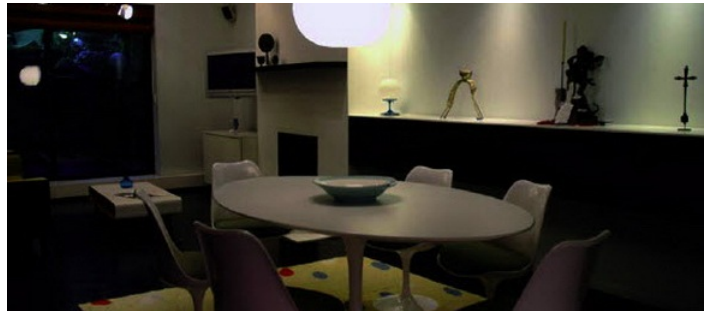

2386

Chelsea, Manhattan

 LOCATION

New York, NY 10011

 CATEGORIES

* In the Zone, Apartment, Duplex, Loft, Townhouse

 TAGS

60's style, Bathroom, Bedroom, Colorful, Eclectic
Quirky, Fireplace, Garden, Living Room, Staircase,
Staircase Ext, Terrace Patio, Wood Floor

Notes

Film friendly, restrictions do apply

2 story townhouse, large garden and 2nd floor open atrium

High end 20th century furniture

Floors to be protected

Colorful bathroom, staircase, fireplace, modern

TERRACE