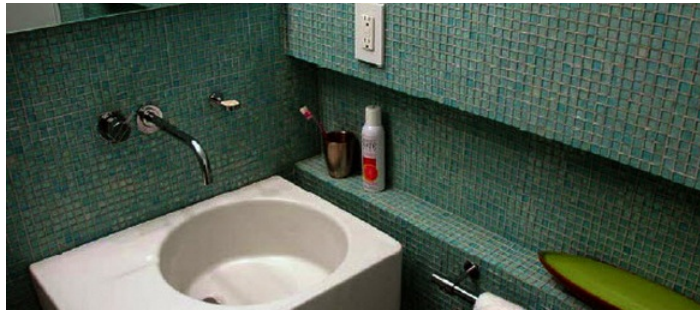

2386

Chelsea, Manhattan

 LOCATION

New York, NY 10011

 CATEGORIES

* In the Zone, Apartment, Duplex, Loft, Townhouse

 TAGS

60's style, Bathroom, Bedroom, Colorful, Eclectic
Quirky, Fireplace, Garden, Living Room, Staircase,
Staircase Ext, Terrace Patio, Wood Floor

Notes

Film friendly, restrictions do apply

2 story townhouse, large garden and 2nd floor open atrium

High end 20th century furniture

Floors to be protected

Colorful bathroom, staircase, fireplace, modern

TERRACE