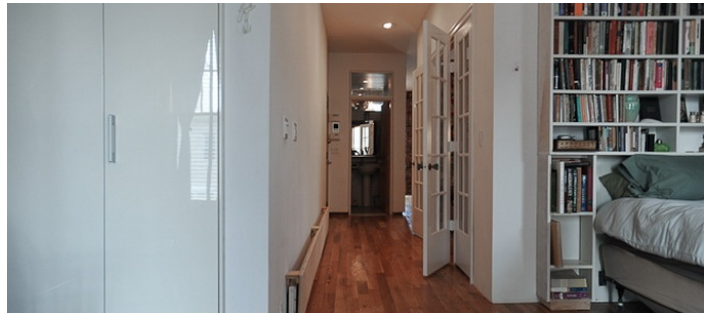

2450

Long Island City, Queens

LOCATION

Long Island City, NY 11101

TAGS

Bedroom, Bohemian, Distressed Patina, Eclectic Quirky, Exposed Brick, Fire Escape, Fireplace, Kids Room, Kitchen, Living Room, Rooftop, Staircase, Terrace Patio, Wood Floor

SPECS

2,500 sq ft
12-ft ceiling height

CATEGORIES

* In the Zone, Apartment, Duplex, Roof Top, Townhou

Notes

Film friendly

Top floors are an apartment above art club/library.

No elevator walk up.

12 ft ceilings, 2,500 sq ft, west sunlight, and much more.

Jan 2017 : the library / ground floor no longer available / upstairs apt still available.

Restrictions do apply.

ROOF TERRACE