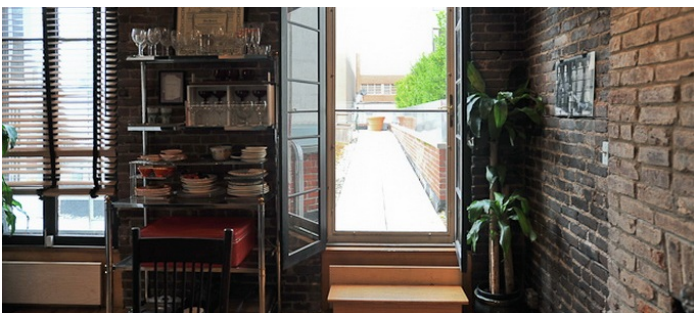

2450

Long Island City, Queens

LOCATION

Long Island City, NY 11101

TAGS

Bedroom, Bohemian, Distressed Patina, Eclectic Quirky, Exposed Brick, Fire Escape, Fireplace, Kids Room, Kitchen, Living Room, Rooftop, Staircase, Terrace Patio, Wood Floor

12 ft ceilings, 2,500 sq ft, west sunlight, and much more.

Jan 2017 : the library / ground floor no longer available / upstairs apt still available.

Restrictions do apply.

ROOF TERRACE