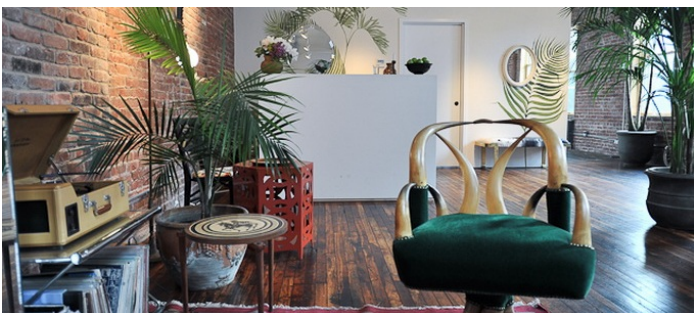

2450

Long Island City, Queens

LOCATION

Long Island City, NY 11101

TAGS

Bedroom, Bohemian, Distressed Patina, Eclectic Quirky, Exposed Brick, Fire Escape, Fireplace, Kids Room, Kitchen, Living Room, Rooftop, Staircase, Terrace Patio, Wood Floor

SPECS

2,500 sq ft
12-ft ceiling height

CATEGORIES

* In the Zone, Apartment, Duplex, Roof Top, Townhou

Notes

Film friendly

Top floors are an apartment above art club/library.

No elevator walk up.

12 ft ceilings, 2,500 sq ft, west sunlight, and much more.

Jan 2017 : the library / ground floor no longer available / upstairs apt still available.

Restrictions do apply.

ROOF TERRACE