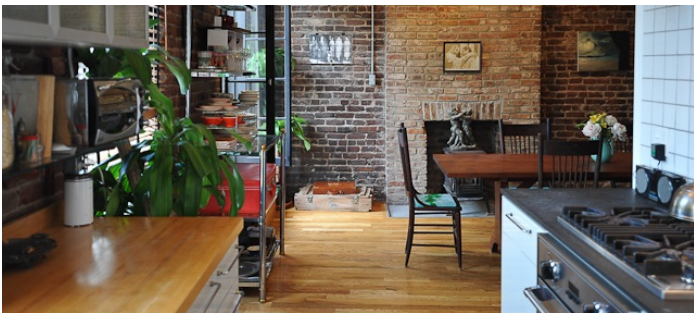

2450

Long Island City, Queens

LOCATION

Long Island City, NY 11101

TAGS

Bedroom, Bohemian, Distressed Patina, Eclectic Quirky, Exposed Brick, Fire Escape, Fireplace, Kids Room, Kitchen, Living Room, Rooftop, Staircase, Terrace Patio, Wood Floor

12 ft ceilings, 2,500 sq ft, west sunlight, and much more.

Jan 2017 : the library / ground floor no longer available / upstairs apt still available.

Restrictions do apply.

ROOF TERRACE