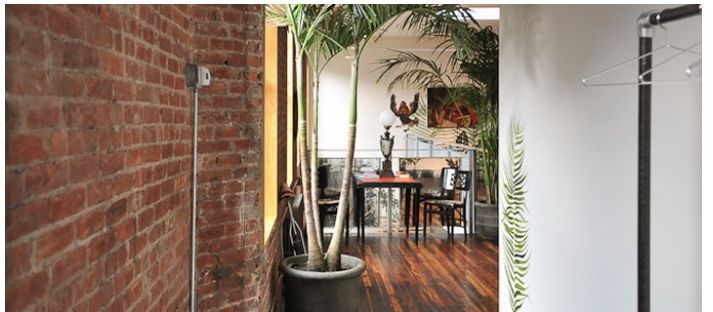

2450

Long Island City, Queens

LOCATION

Long Island City, NY 11101

TAGS

Bedroom, Bohemian, Distressed Patina, Eclectic Quirky, Exposed Brick, Fire Escape, Fireplace, Kids Room, Kitchen, Living Room, Rooftop, Staircase, Terrace Patio, Wood Floor

SPECS

2,500 sq ft
12-ft ceiling height

CATEGORIES

* In the Zone, Apartment, Duplex, Roof Top, Townhou

Notes

Film friendly

Top floors are an apartment above art club/library.

No elevator walk up.

12 ft ceilings, 2,500 sq ft, west sunlight, and much more.

Jan 2017 : the library / ground floor no longer available / upstairs apt still available.

Restrictions do apply.

ROOF TERRACE