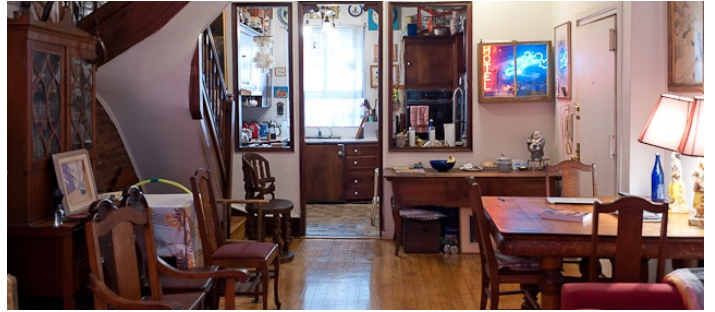

# Lower East Side, Manhattan

 LOCATION

New York, NY 10003

 CATEGORIES

\* In the Zone, Apartment, Roof Top, Townhouse

 TAGS

Bay Window, City View, Deck, Eclectic Quirky, Exposed Brick, Fireplace, Kitchen, Living Room, Rooftop, Staircase, Stoop, Terrace Patio, Traditional, Wood Floor

## Notes

Film friendly

3 apts in the building for shooting (this is just one) and yard (more images soon)

Stoop, hardwood floors, brick exterior, bay window, exposed brick, fireplace, rooftop deck

Restrictions do apply