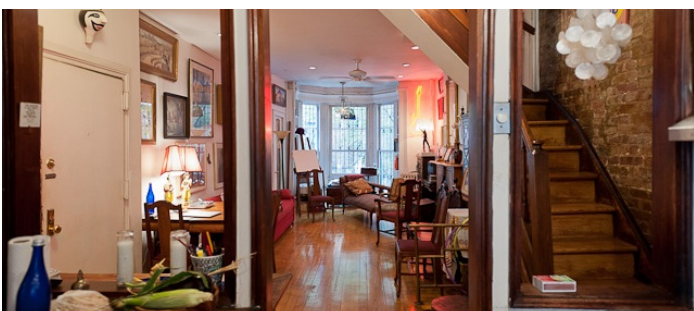

# Lower East Side, Manhattan

 LOCATION

New York, NY 10003

 CATEGORIES

\* In the Zone, Apartment, Roof Top, Townhouse

 TAGS

Bay Window, City View, Deck, Eclectic Quirky, Exposed Brick, Fireplace, Kitchen, Living Room, Rooftop, Staircase, Stoop, Terrace Patio, Traditional, Wood Floor

## Notes

Film friendly

3 apts in the building for shooting (this is just one) and yard (more images soon)

Stoop, hardwood floors, brick exterior, bay window, exposed brick, fireplace, rooftop deck

Restrictions do apply