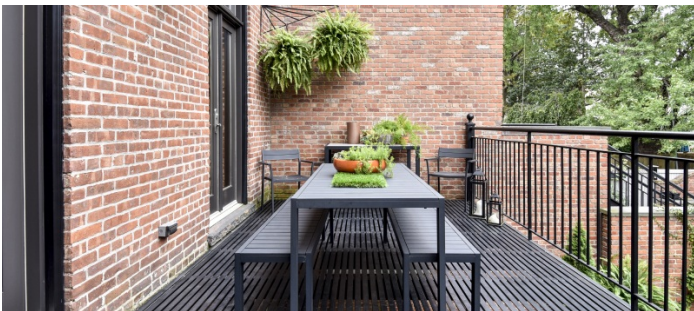

## TAGS

Backyard Lawn, Balcony, Bathroom, Bedroom, Bohemian, Clawfoot Tub, Eclectic Quirky, Exposed Brick, Fence, Fireplace, Garden, Kitchen, Library Room, Living Room, Modern Contemporary, Ornate, Parquet, Piano, Stained Glass, Staircase, Staircase Ext, Stoop, Terrace Patio, Traditional, Wood Floor

## Notes

Film friendly.

Unique Hoboken townhouse, 4,800 square foot, 4 stories, beautiful garden when in bloom, fireplaces, hard wood floors, back patio, staircase, claw foot tub, pedestal sink.

Restrictions do apply.

TERRACE

EXTERIOR