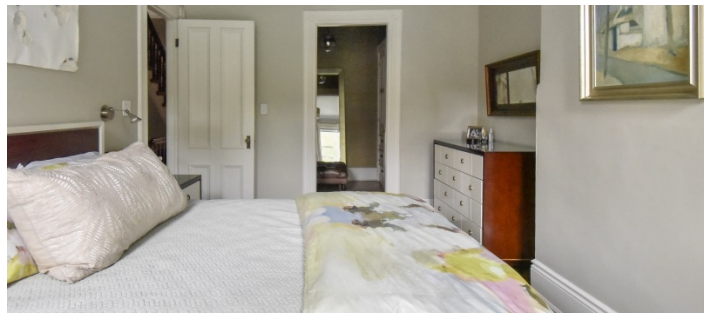

## Notes

Film friendly.

Unique Hoboken townhouse, 4,800 square foot, 4 stories, beautiful garden when in bloom, fireplaces, hard wood floors, back patio, staircase, claw foot tub, pedestal sink.

Restrictions do apply.