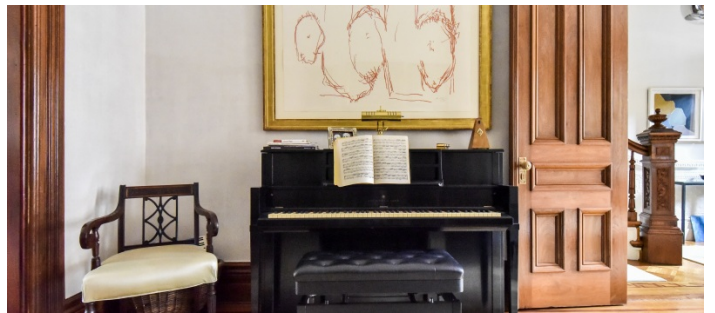

## TAGS

Backyard Lawn, Balcony, Bathroom, Bedroom, Bohemian, Clawfoot Tub, Eclectic Quirky, Exposed Brick, Fence, Fireplace, Garden, Kitchen, Library Room, Living Room, Modern Contemporary, Ornate, Parquet, Piano, Stained Glass, Staircase, Staircase Ext, Stoop, Terrace Patio, Traditional, Wood Floor

## Notes

Film friendly.

Unique Hoboken townhouse, 4,800 square foot, 4 stories, beautiful garden when in bloom, fireplaces, hard wood floors, back patio, staircase, claw foot tub, pedestal sink.

Restrictions do apply.