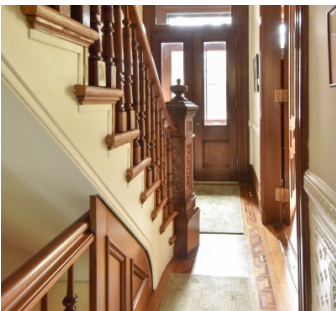

## TAGS

Backyard Lawn, Balcony, Bathroom, Bedroom, Bohemian, Clawfoot Tub, Eclectic Quirky, Exposed Brick, Fence, Fireplace, Garden, Kitchen, Library Room, Living Room, Modern Contemporary, Ornate, Parquet, Piano, Stained Glass, Staircase, Staircase Ext, Stoop, Terrace Patio, Traditional, Wood Floor

## Notes

Film friendly.

Unique Hoboken townhouse, 4,800 square foot, 4 stories, beautiful garden when in bloom, fireplaces, hard wood floors, back patio, staircase, claw foot tub, pedestal sink.

Restrictions do apply.