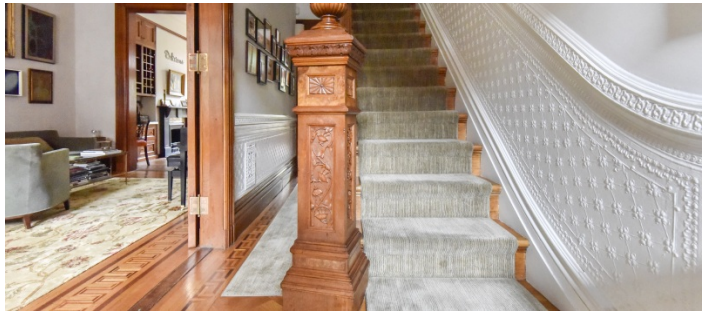

## TAGS

Backyard Lawn, Balcony, Bathroom, Bedroom, Bohemian, Clawfoot Tub, Eclectic Quirky, Exposed Brick, Fence, Fireplace, Garden, Kitchen, Library Room, Living Room, Modern Contemporary, Ornate, Parquet, Piano, Stained Glass, Staircase, Staircase Ext, Stoop, Terrace Patio, Traditional, Wood Floor

## Notes

Film friendly.

Unique Hoboken townhouse, 4,800 square foot, 4 stories, beautiful garden when in bloom, fireplaces, hard wood floors, back patio, staircase, claw foot tub, pedestal sink.

Restrictions do apply.