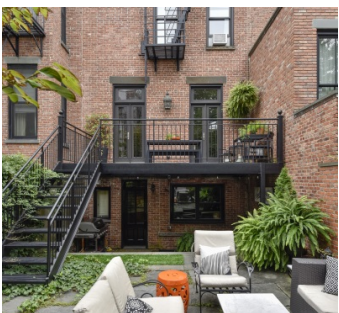

## TAGS

Backyard Lawn, Balcony, Bathroom, Bedroom, Bohemian, Clawfoot Tub, Eclectic Quirky, Exposed Brick, Fence, Fireplace, Garden, Kitchen, Library Room, Living Room, Modern Contemporary, Ornate, Parquet, Piano, Stained Glass, Staircase, Staircase Ext, Stoop, Terrace Patio, Traditional, Wood Floor

## Notes

Film friendly.

Unique Hoboken townhouse, 4,800 square foot, 4 stories, beautiful garden when in bloom, fireplaces, hard wood floors, back patio, staircase, claw foot tub, pedestal sink.

Restrictions do apply.

TERRACE

EXTERIOR