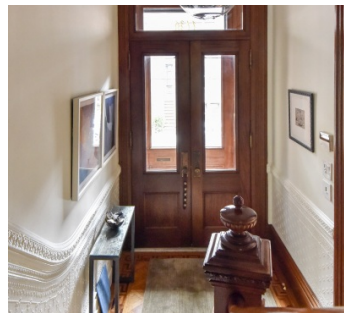

## TAGS

Backyard Lawn, Balcony, Bathroom, Bedroom, Bohemian, Clawfoot Tub, Eclectic Quirky, Exposed Brick, Fence, Fireplace, Garden, Kitchen, Library Room, Living Room, Modern Contemporary, Ornate, Parquet, Piano, Stained Glass, Staircase, Staircase Ext, Stoop, Terrace Patio, Traditional, Wood Floor

## Notes

Film friendly.

Unique Hoboken townhouse, 4,800 square foot, 4 stories, beautiful garden when in bloom, fireplaces, hard wood floors, back patio, staircase, claw foot tub, pedestal sink.

Restrictions do apply.