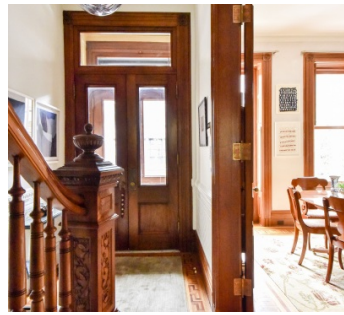

## TAGS

Backyard Lawn, Balcony, Bathroom, Bedroom, Bohemian, Clawfoot Tub, Eclectic Quirky, Exposed Brick, Fence, Fireplace, Garden, Kitchen, Library Room, Living Room, Modern Contemporary, Ornate, Parquet, Piano, Stained Glass, Staircase, Staircase Ext, Stoop, Terrace Patio, Traditional, Wood Floor

## Notes

Film friendly.

Unique Hoboken townhouse, 4,800 square foot, 4 stories, beautiful garden when in bloom, fireplaces, hard wood floors, back patio, staircase, claw foot tub, pedestal sink.

Restrictions do apply.