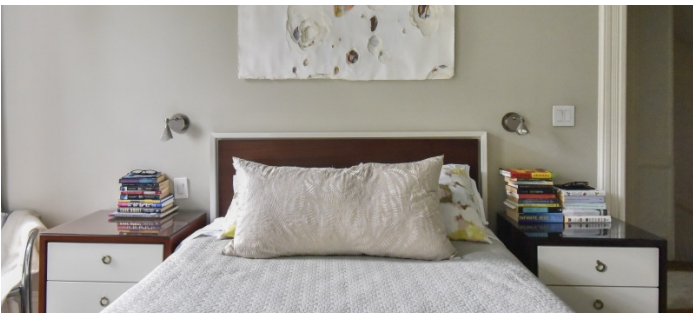

## Notes

Film friendly.

Unique Hoboken townhouse, 4,800 square foot, 4 stories, beautiful garden when in bloom, fireplaces, hard wood floors, back patio, staircase, claw foot tub, pedestal sink.

Restrictions do apply.