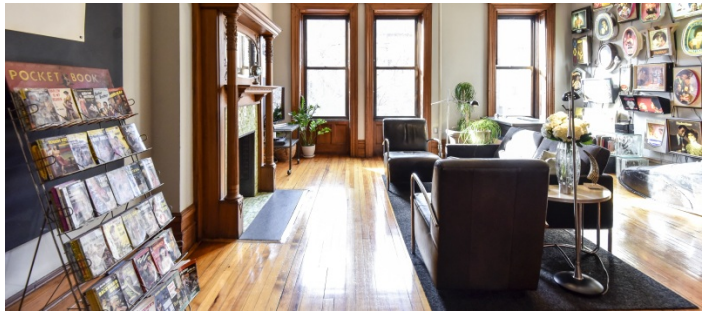

2535

Harlem, Manhattan

 LOCATION

New York, NY 10026

 CATEGORIES

* In the Zone, Apartment, Brownstone, Loft, Townhou

 TAGS

Balcony, Bathroom, Bedroom, Bohemian, City View, Clawfoot Tub, Eclectic Quirky, Exposed Brick, Fence, Fireplace, Garden, Kitchen, Living Room, Modern Contemporary, Parquet, Skylight, Staircase, Stoop, Terrace Patio, Wood Floor

Notes

Film friendly

Amazing townhouse in Harlem - Each floor of townhouse has different fees and different availability, please be specific on areas needed.

Variety of looks, textured walls, wood paneling, spiral staircase, old style vanities, parquet floors, marble counters, claw foot tub, big bedrooms, modern furnishings, crown molding, wet bar, colorful, artwork.

Restriction:

Floors protected, many antiques that can't be moved without approval.

Booties over shoes preferred.

STAIRCASE

GARDEN LEVEL TERRACE