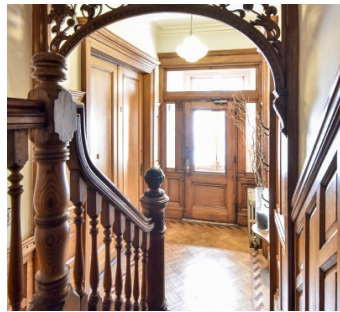

2535

Harlem, Manhattan

 LOCATION

New York, NY 10026

 CATEGORIES

* In the Zone, Apartment, Brownstone, Loft, Townhou

 TAGS

Balcony, Bathroom, Bedroom, Bohemian, City View, Clawfoot Tub, Eclectic Quirky, Exposed Brick, Fence, Fireplace, Garden, Kitchen, Living Room, Modern Contemporary, Parquet, Skylight, Staircase, Stoop, Terrace Patio, Wood Floor

Notes

Film friendly

Amazing townhouse in Harlem - Each floor of townhouse has different fees and different availability, please be specific on areas needed.

Variety of looks, textured walls, wood paneling, spiral staircase, old style vanities, parquet floors, marble counters, claw foot tub, big bedrooms, modern furnishings, crown molding, wet bar, colorful, artwork.

Restriction:

Floors protected, many antiques that can't be moved without approval.

Booties over shoes preferred.

STAIRCASE

GARDEN LEVEL TERRACE