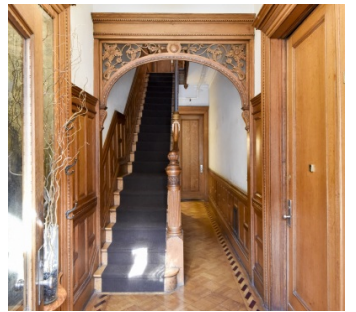

2535

Harlem, Manhattan

 LOCATION

New York, NY 10026

 CATEGORIES

* In the Zone, Apartment, Brownstone, Loft, Townhou

 TAGS

Balcony, Bathroom, Bedroom, Bohemian, City View, Clawfoot Tub, Eclectic Quirky, Exposed Brick, Fence, Fireplace, Garden, Kitchen, Living Room, Modern Contemporary, Parquet, Skylight, Staircase, Stoop, Terrace Patio, Wood Floor

Notes

Film friendly

Amazing townhouse in Harlem - Each floor of townhouse has different fees and different availability, please be specific on areas needed.

Variety of looks, textured walls, wood paneling, spiral staircase, old style vanities, parquet floors, marble counters, claw foot tub, big bedrooms, modern furnishings, crown molding, wet bar, colorful, artwork.

Restriction:

Floors protected, many antiques that can't be moved without approval.

Booties over shoes preferred.

STAIRCASE

GARDEN LEVEL TERRACE