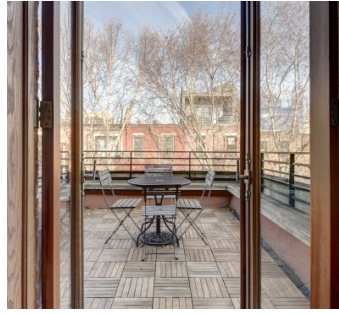

2535

Harlem, Manhattan

 LOCATION

New York, NY 10026

 CATEGORIES

* In the Zone, Apartment, Brownstone, Loft, Townhou

 TAGS

Balcony, Bathroom, Bedroom, Bohemian, City View, Clawfoot Tub, Eclectic Quirky, Exposed Brick, Fence, Fireplace, Garden, Kitchen, Living Room, Modern Contemporary, Parquet, Skylight, Staircase, Stoop, Terrace Patio, Wood Floor

Notes

Film friendly

Amazing townhouse in Harlem - Each floor of townhouse has different fees and different availability, please be specific on areas needed.

Variety of looks, textured walls, wood paneling, spiral staircase, old style vanities, parquet floors, marble counters, claw foot tub, big bedrooms, modern furnishings, crown molding, wet bar, colorful, artwork.

Restriction:

Floors protected, many antiques that can't be moved without approval.

Booties over shoes preferred.

STAIRCASE

GARDEN LEVEL TERRACE