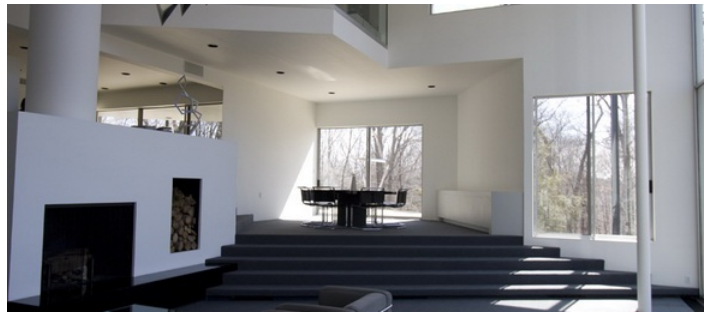

3081

Greenwich, CT

LOCATION

Greenwich, CT 06831

DISTANCE FROM NYC

32 miles

TAGS

Architectural, Carpet, Fireplace, Floor to Ceiling Windows, Kitchen, Lake or Pond, Living Room, Modern Contemporary, Staircase, Terrace Patio, White Spaces

SPECS

Studio is 40'W x 70'L x 20'H
6 acres

CATEGORIES

Artist Studio / Gallery, House

Notes

Prefers print

Unique modern home on 6 dramatic acres in back country Greenwich

White open, modern dramatic space, columns, floor to ceiling windows, loft, kitchen island, built-in bookshelves, home office, porch, woods, pond

Portapotties (or Motorhome) mandatory, old septic system

All floors must be protected, booties must be worn over shoes

Areas of use determined in advance

NEW SCULPTURE - FRONT ENTRANCE

STUDIO - FOR STAGING, CATERING, ETC