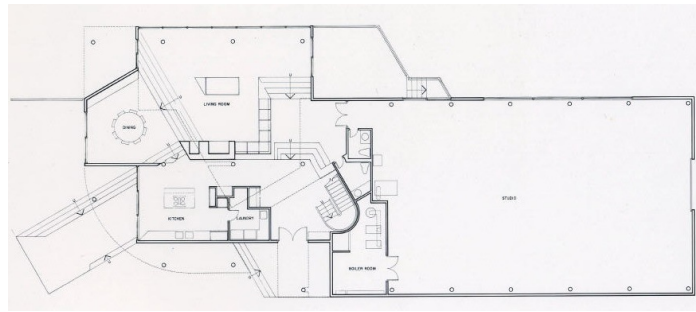

SPECS

Studio is 40'W x 70'L x 20'H
6 acres

CATEGORIES

Artist Studio / Gallery, House

Notes

Prefers print

Unique modern home on 6 dramatic acres in back country Greenwich

White open, modern dramatic space, columns, floor to ceiling windows, loft, kitchen island, built-in bookshelves, home office, porch, woods, pond

Restrictions:

Master bedroom and kitchen is off limits. Orchids are no longer there.

All production, catering etc should be set up in studio (not permitted in main house)

The dimensions of the studio are 40' wide, 70' long and 20' high

Portapotties (or Motorhome) mandatory, old septic system

All floors must be protected, booties must be worn over shoes

Areas of use determined in advance

NEW SCULPTURE - FRONT ENTRANCE

STUDIO - FOR STAGING, CATERING, ETC