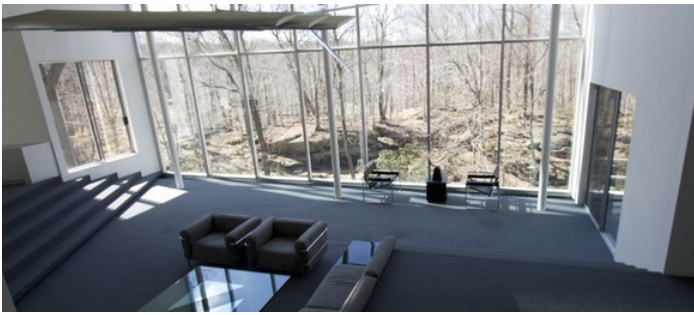

SPECS

Studio is 40'W x 70'L x 20'H
6 acres

CATEGORIES

Artist Studio / Gallery, House

Notes

Prefers print

Unique modern home on 6 dramatic acres in back country Greenwich

White open, modern dramatic space, columns, floor to ceiling windows, loft, kitchen island, built-in bookshelves, home office, porch, woods, pond

Portapotties (or Motorhome) mandatory, old septic system

All floors must be protected, booties must be worn over shoes

Areas of use determined in advance

NEW SCULPTURE - FRONT ENTRANCE

STUDIO - FOR STAGING, CATERING, ETC