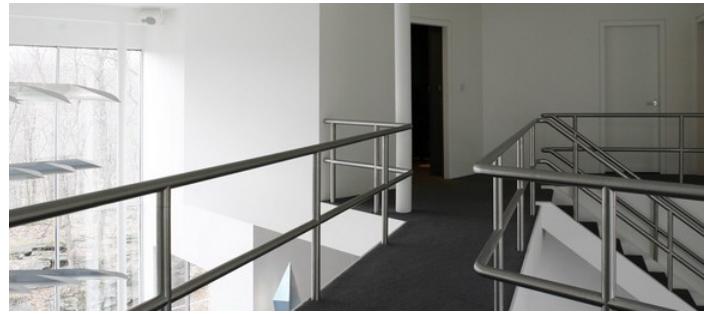

SPECS

Studio is 40'W x 70'L x 20'H
6 acres

CATEGORIES

Artist Studio / Gallery, House

Notes

Prefers print

Unique modern home on 6 dramatic acres in back country Greenwich

White open, modern dramatic space, columns, floor to ceiling windows, loft, kitchen island, built-in bookshelves, home office, porch, woods, pond

Portapotties (or Motorhome) mandatory, old septic system

All floors must be protected, booties must be worn over shoes

Areas of use determined in advance

NEW SCULPTURE - FRONT ENTRANCE

STUDIO - FOR STAGING, CATERING, ETC