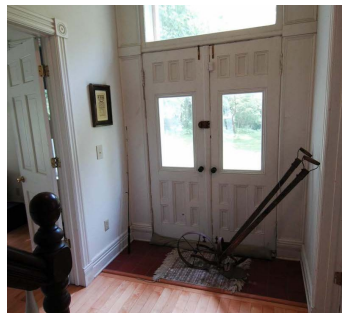

3245

Stuyvesant, Upstate NY

 LOCATION
Stuyvesant, NY

 CATEGORIES
House

 DISTANCE FROM NYC
125 miles

 TAGS
Backyard Lawn, Bathroom, Bedroom, Colonial Federal, Exposed Brick, Fireplace, Garden, Kitchen, Lake or Pond, Piano, Rustic, Staircase, Traditional, Wallpaper, Water View, Wood Floor, Woods

Notes

Film friendly

Tiled floor, exposed brick fireplace, wood stove, French door. open, arched doorway, kitchen island, wallpaper, built-in bookshelves, yard, shed, outside sitting area, view of water

LAKE