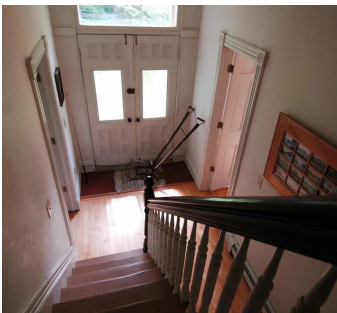

3245

Stuyvesant, Upstate NY

 LOCATION
Stuyvesant, NY

 CATEGORIES
House

 DISTANCE FROM NYC
125 miles

 TAGS
Backyard Lawn, Bathroom, Bedroom, Colonial Federal, Exposed Brick, Fireplace, Garden, Kitchen, Lake or Pond, Piano, Rustic, Staircase, Traditional, Wallpaper, Water View, Wood Floor, Woods

Notes

Film friendly

Tiled floor, exposed brick fireplace, wood stove, French door. open, arched doorway, kitchen island, wallpaper, built-in bookshelves, yard, shed, outside sitting area, view of water

LAKE