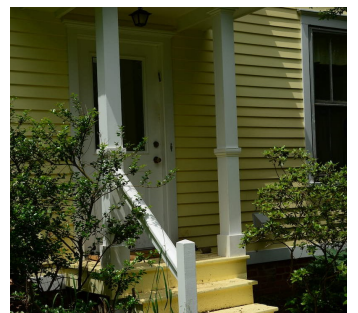

3245

Stuyvesant, Upstate NY

 LOCATION
Stuyvesant, NY

 CATEGORIES
House

 DISTANCE FROM NYC
125 miles

 TAGS
Backyard Lawn, Bathroom, Bedroom, Colonial Federal, Exposed Brick, Fireplace, Garden, Kitchen, Lake or Pond, Piano, Rustic, Staircase, Traditional, Wallpaper, Water View, Wood Floor, Woods

Notes

Film friendly

Tiled floor, exposed brick fireplace, wood stove, French door. open, arched doorway, kitchen island, wallpaper, built-in bookshelves, yard, shed, outside sitting area, view of water

LAKE