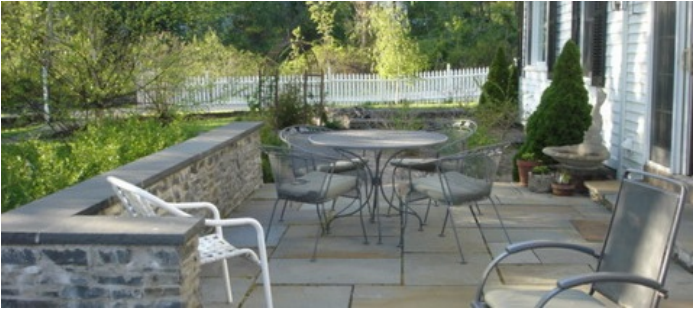

3376

Rensselaerville, Upstate NY

 LOCATION

Rensselaerville, NY

 CATEGORIES

Barns, House

 DISTANCE FROM NYC

145 miles

 TAGS

Backyard Lawn, Barn, Colorful, Deck, Dock Pier, Exposed Beam, Fields, Fireplace, Lake or Pond, Living Room, Porch, Rustic, Stone Wall, Terrace Patio, Traditional, Water View, Wood Floor

Notes

Prefers print, restrictions do apply