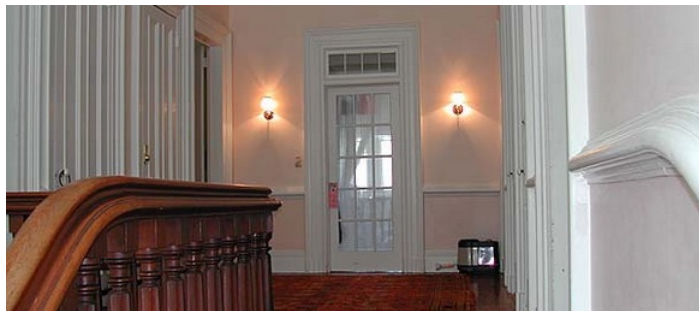

3422

Tivoli, Upstate NY

 LOCATION
Tivoli, NY

 CATEGORIES
Barns, Farm, House

 DISTANCE FROM NYC
108 miles

 TAGS
Barn, Bedroom, Fence, Fields, Fireplace, Living Room,
Parquet, Pool Outdoor, Porch, Staircase, Terrace Patio,
Traditional, Water View, White Spaces, Wood Floor

Notes

Film possible, restrictions do apply.

Elegant brick Georgian house, large lawn with views of Hudson River, pool, tall window, parquet floor in dining room, red barn and sheds, rustic fence.

LAWN AND HUDSON RIVER VIEW