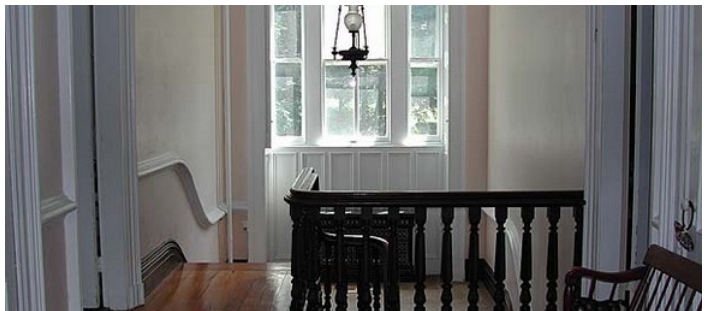

3422

Tivoli, Upstate NY

 LOCATION
Tivoli, NY

 CATEGORIES
Barns, Farm, House

 DISTANCE FROM NYC
108 miles

 TAGS
Barn, Bedroom, Fence, Fields, Fireplace, Living Room,
Parquet, Pool Outdoor, Porch, Staircase, Terrace Patio,
Traditional, Water View, White Spaces, Wood Floor

Notes

Film possible, restrictions do apply.

Elegant brick Georgian house, large lawn with views of Hudson River, pool, tall window, parquet floor in dining room, red barn and sheds, rustic fence.

LAWN AND HUDSON RIVER VIEW