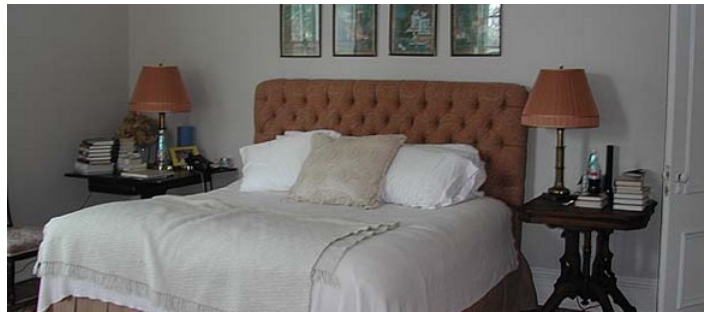

Notes

Film possible, restrictions do apply.

Elegant brick Georgian house, large lawn with views of Hudson River, pool, tall window, parquet floor in dining room, red barn and sheds, rustic fence.

LAWN AND HUDSON RIVER VIEW