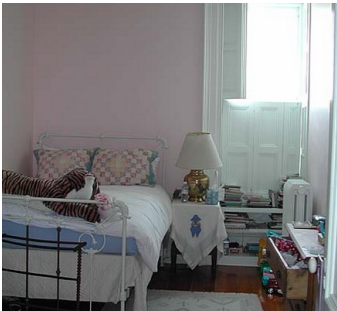

3422

Tivoli, Upstate NY

 LOCATION
Tivoli, NY

 CATEGORIES
Barns, Farm, House

 DISTANCE FROM NYC
108 miles

 TAGS
Barn, Bedroom, Fence, Fields, Fireplace, Living Room,
Parquet, Pool Outdoor, Porch, Staircase, Terrace Patio,
Traditional, Water View, White Spaces, Wood Floor

Notes

Film possible, restrictions do apply.

Elegant brick Georgian house, large lawn with views of Hudson River, pool, tall window, parquet floor in dining room, red barn and sheds, rustic fence.

LAWN AND HUDSON RIVER VIEW