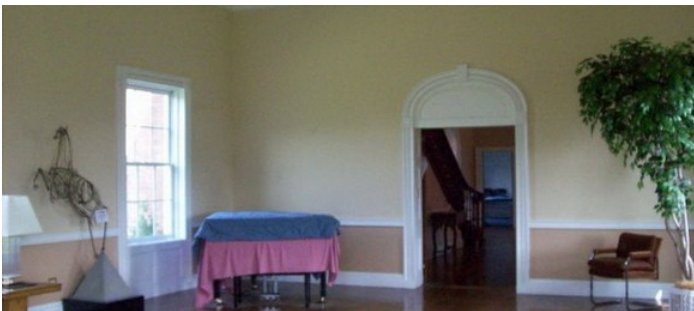

3462

Bedminster, NJ

LOCATION

Bedminster, NJ

DISTANCE FROM NYC

47 miles

TAGS

Backyard Lawn, Barn, Bathroom, Classic Grand, Colonial Federal, Distressed Patina, Empty, Fence, Fields, Fireplace, Kitchen, Living Room, Pool Outdoor, Porch, Stable, Staircase, Traditional, Wallpaper, Wood Floor

Red brick main house, kitchen island, crown molding, pool, horses, pastures, chandeliers, water, arched windows, circle driveways, built-in bookshelves, French doors, piano, marble bathroom, circle windows, stables.