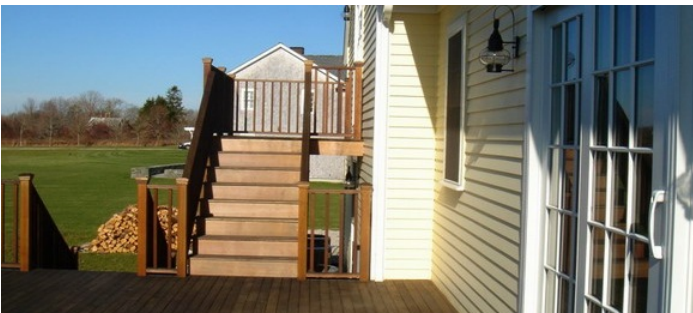

3468

Little Compton, RI

 LOCATION

Little Compton, RI

 CATEGORIES

House

 DISTANCE FROM NYC

221 miles

 TAGS

Backyard Lawn, Bathroom, Bedroom, Deck, Fireplace, Kitchen, Living Room, Suburban, Traditional, Wood Floor

Notes

Very film friendly, restrictions do apply

SURROUNDING AREA ATTRACTIONS