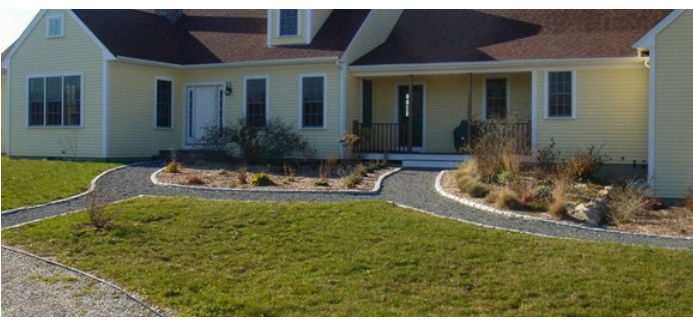

3468

Little Compton, RI

 LOCATION

Little Compton, RI

 CATEGORIES

House

 DISTANCE FROM NYC

221 miles

 TAGS

Backyard Lawn, Bathroom, Bedroom, Deck, Fireplace, Kitchen, Living Room, Suburban, Traditional, Wood Floor

Notes

Very film friendly, restrictions do apply

SURROUNDING AREA ATTRACTIONS