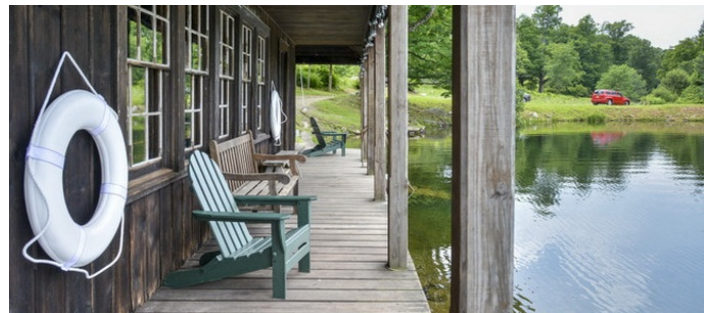

PROPERTY OVERVIEW - VIEW FULL DETAILS BELOW

 LOCATION

Cold Spring, NY 10516

 DISTANCE FROM NYC

57 miles

 TAGS

Backyard Lawn, Barn, Bedroom, Colonial Federal, Deck, Distressed Patina, Dock Pier, Exposed Beam, Fence, Fields, Fireplace, Greenhouse, Kitchen, Lake or Pond, Library Room, Living Room, Porch, Rustic, Staircase, Stone Wall, Terrace Patio, Traditional, Wallpaper, Water View, Wood Floor, Woods

Appledore house will fit 2-3 cars. Remaining cars may use the end of the main office parking lot just below and any large vehicles need to be parked down at the Boathouse - no blocking ANY roads.

Farm house, country, tudor house, log cabin, animals, stone exterior, crown molding, porch, fields, arched windows, ivy, patio, arched doorways, fence, barn, big yard, fireplaces, wood beamed ceilings, pond, lake.

BOATHOUSE EXTERIOR

MAIN HOUSE EXTERIOR

COUNTRY ROAD AND FIELDS