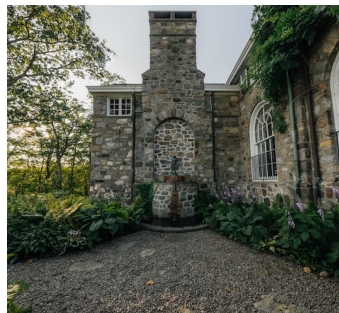

PROPERTY OVERVIEW - VIEW FULL DETAILS BELOW

 LOCATION

Cold Spring, NY 10516

 DISTANCE FROM NYC

57 miles

 TAGS

Backyard Lawn, Barn, Bedroom, Colonial Federal, Deck, Distressed Patina, Dock Pier, Exposed Beam, Fence, Fields, Fireplace, Greenhouse, Kitchen, Lake or Pond, Library Room, Living Room, Porch, Rustic, Staircase, Stone Wall, Terrace Patio, Traditional, Wallpaper, Water View, Wood Floor, Woods

Appledore house will fit 2-3 cars. Remaining cars may use the end of the main office parking lot just below and any large vehicles need to be parked down at the Boathouse - no blocking ANY roads.

Farm house, country, tudor house, log cabin, animals, stone exterior, crown molding, porch, fields, arched windows, ivy, patio, arched doorways, fence, barn, big yard, fireplaces, wood beamed ceilings, pond, lake.