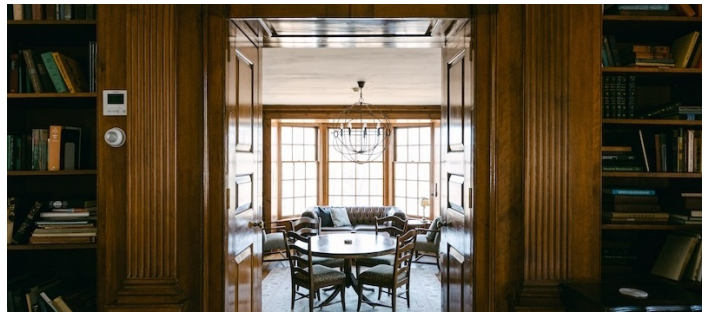

PROPERTY OVERVIEW - VIEW FULL DETAILS BELOW

 LOCATION

Cold Spring, NY 10516

 DISTANCE FROM NYC

57 miles

 TAGS

Backyard Lawn, Barn, Bedroom, Colonial Federal, Deck, Distressed Patina, Dock Pier, Exposed Beam, Fence, Fields, Fireplace, Greenhouse, Kitchen, Lake or Pond, Library Room, Living Room, Porch, Rustic, Staircase, Stone Wall, Terrace Patio, Traditional, Wallpaper, Water View, Wood Floor, Woods

Appledore house will fit 2-3 cars. Remaining cars may use the end of the main office parking lot just below and any large vehicles need to be parked down at the Boathouse - no blocking ANY roads.

Farm house, country, tudor house, log cabin, animals, stone exterior, crown molding, porch, fields, arched windows, ivy, patio, arched doorways, fence, barn, big yard, fireplaces, wood beamed ceilings, pond, lake.

BOATHOUSE EXTERIOR

MAIN HOUSE EXTERIOR

COUNTRY ROAD AND FIELDS