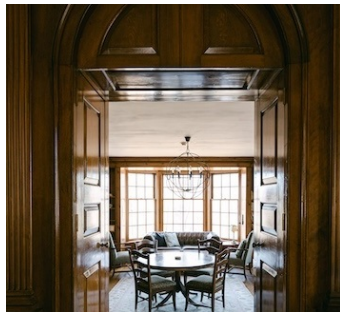

PROPERTY OVERVIEW - VIEW FULL DETAILS BELOW

 LOCATION

Cold Spring, NY 10516

 DISTANCE FROM NYC

57 miles

 TAGS

Backyard Lawn, Barn, Bedroom, Colonial Federal, Deck, Distressed Patina, Dock Pier, Exposed Beam, Fence, Fields, Fireplace, Greenhouse, Kitchen, Lake or Pond, Library Room, Living Room, Porch, Rustic, Staircase, Stone Wall, Terrace Patio, Traditional, Wallpaper, Water View, Wood Floor, Woods

 SPECS

Acres: 225

Dinner Capacity: 70 indoor, 250 outdoor

Cocktail Capacity: 200 indoor, 300 outdoor

 CATEGORIES

Barns, Boat / Harbor, Cabin, Cottage, Event Space, Farm, House, Mansion

Notes

225 Acre Farm and Conference Facility.

Appledore house will fit 2-3 cars. Remaining cars may use the end of the main office parking lot just below and any large vehicles need to be parked down at the Boathouse - no blocking ANY roads.

Farm house, country, tudor house, log cabin, animals, stone exterior, crown molding, porch, fields, arched windows, ivy, patio, arched doorways, fence, barn, big yard, fireplaces, wood beamed ceilings, pond, lake.

BOATHOUSE EXTERIOR

MAIN HOUSE EXTERIOR

COUNTRY ROAD AND FIELDS