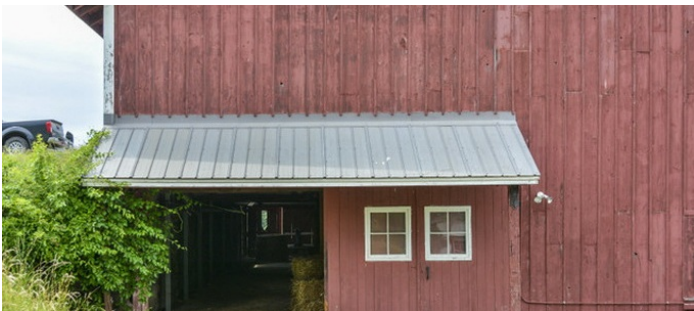

PROPERTY OVERVIEW - VIEW FULL DETAILS BELOW

 LOCATION

Cold Spring, NY 10516

 DISTANCE FROM NYC

57 miles

 TAGS

Backyard Lawn, Barn, Bedroom, Colonial Federal, Deck, Distressed Patina, Dock Pier, Exposed Beam, Fence, Fields, Fireplace, Greenhouse, Kitchen, Lake or Pond, Library Room, Living Room, Porch, Rustic, Staircase, Stone Wall, Terrace Patio, Traditional, Wallpaper, Water View, Wood Floor, Woods

Appledore house will fit 2-3 cars. Remaining cars may use the end of the main office parking lot just below and any large vehicles need to be parked down at the Boathouse - no blocking ANY roads.

Farm house, country, tudor house, log cabin, animals, stone exterior, crown molding, porch, fields, arched windows, ivy, patio, arched doorways, fence, barn, big yard, fireplaces, wood beamed ceilings, pond, lake.

BOATHOUSE EXTERIOR

MAIN HOUSE EXTERIOR

COUNTRY ROAD AND FIELDS