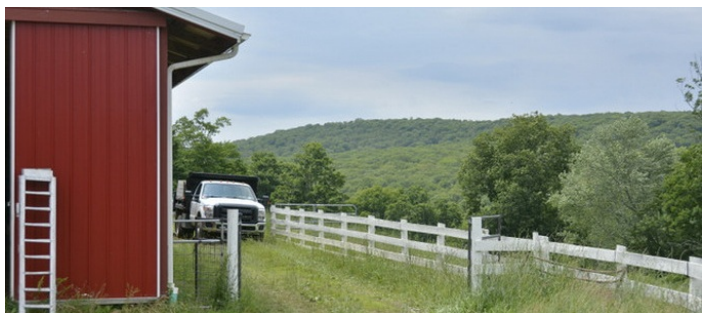

PROPERTY OVERVIEW - VIEW FULL DETAILS BELOW

 LOCATION

Cold Spring, NY 10516

 DISTANCE FROM NYC

57 miles

 TAGS

Backyard Lawn, Barn, Bedroom, Colonial Federal, Deck, Distressed Patina, Dock Pier, Exposed Beam, Fence, Fields, Fireplace, Greenhouse, Kitchen, Lake or Pond, Library Room, Living Room, Porch, Rustic, Staircase, Stone Wall, Terrace Patio, Traditional, Wallpaper, Water View, Wood Floor, Woods

Appledore house will fit 2-3 cars. Remaining cars may use the end of the main office parking lot just below and any large vehicles need to be parked down at the Boathouse - no blocking ANY roads.

Farm house, country, tudor house, log cabin, animals, stone exterior, crown molding, porch, fields, arched windows, ivy, patio, arched doorways, fence, barn, big yard, fireplaces, wood beamed ceilings, pond, lake.

BOATHOUSE EXTERIOR

MAIN HOUSE EXTERIOR

COUNTRY ROAD AND FIELDS