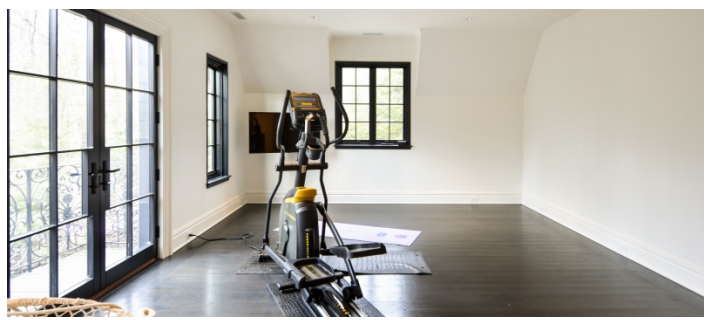

## Film friendly

Beautiful stucco and stone CT home with extensive landscaped grounds. This location has wainscoting, hardwood and parquet floors, covered patio, stunning pool with decking and stone surround, and adjacent lilly pond.

Grounds also include a hammock, stone retaining walls, gardens, terraced grassy steps down to pool area, gated gravel drive and a large chicken coop.

**Restrictions:**

All floors must be protected

Areas of use determined in advance