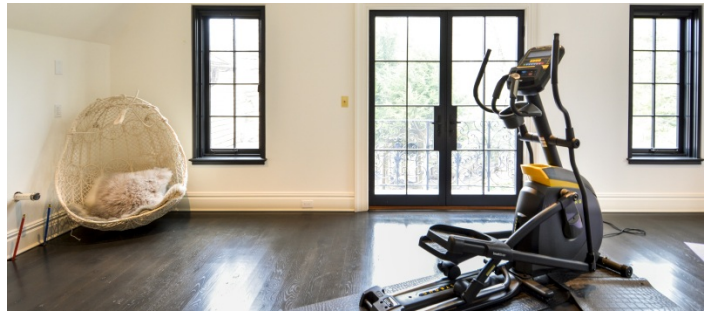

## Film friendly

Beautiful stucco and stone CT home with extensive landscaped grounds. This location has wainscoting, hardwood and parquet floors, covered patio, stunning pool with decking and stone surround, and adjacent lilly pond.

Grounds also include a hammock, stone retaining walls, gardens, terraced grassy steps down to pool area, gated gravel drive and a large chicken coop.

**Restrictions:**

All floors must be protected

Areas of use determined in advance

POOL IN SUMMER