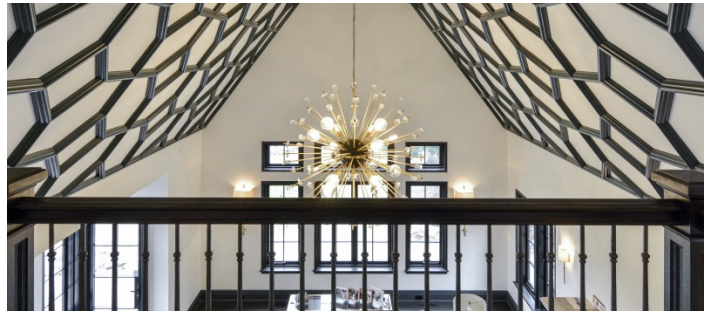

## Film friendly

Beautiful stucco and stone CT home with extensive landscaped grounds. This location has wainscoting, hardwood and parquet floors, covered patio, stunning pool with decking and stone surround, and adjacent lilly pond.

Grounds also include a hammock, stone retaining walls, gardens, terraced grassy steps down to pool area, gated gravel drive and a large chicken coop.

**Restrictions:**

All floors must be protected

Areas of use determined in advance

POOL IN SUMMER