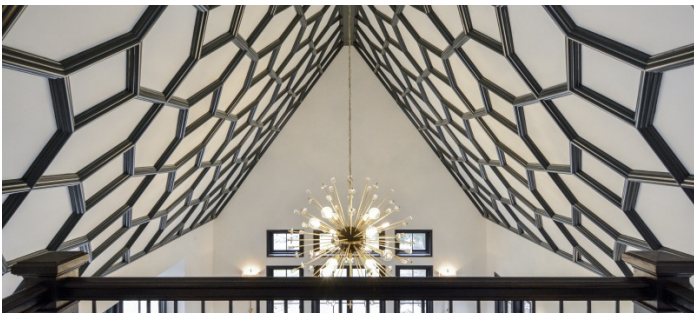

## Film friendly

Beautiful stucco and stone CT home with extensive landscaped grounds. This location has wainscoting, hardwood and parquet floors, covered patio, stunning pool with decking and stone surround, and adjacent lilly pond.

Grounds also include a hammock, stone retaining walls, gardens, terraced grassy steps down to pool area, gated gravel drive and a large chicken coop.

**Restrictions:**

All floors must be protected

Areas of use determined in advance

POOL IN SUMMER