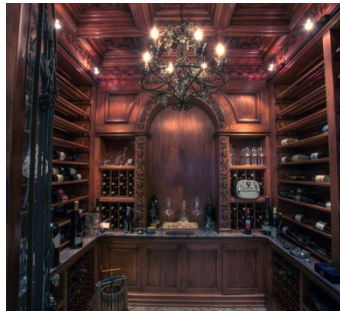

SPECS

26 acres
13,000 sq ft home

CATEGORIES

House, Mansion

Notes

Film possible

26 acres surrounded by horse farms, 13,000 square foot home, country French, vaulted ceilings, home theater, wine cellar, small pond, crown molding, stone fireplace, chandelier, marble kitchen