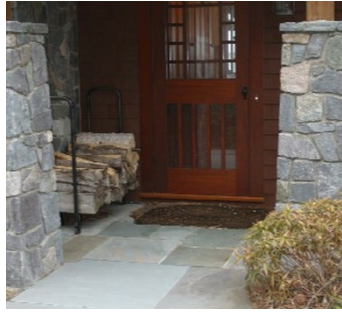

 LOCATION

Maine

 CATEGORIES

Cabin, House

 DISTANCE FROM NYC

1 hour from Portland, ME

 TAGS

Bay Window, Exposed Beam, Fireplace, Kitchen, Living Room, Ocean or Bay, Porch, Rustic, Traditional, Water View, Wood Floor

## Notes

Main house is a lodge style home, large living area with ocean views, screened in porch, patios.

Unique log cabin located on the ocean. Log cabin is a guest house.

Print and film friendly on a project by project basis

Log cabin, big windows, wood walls, rocks

CABIN (RENTAL) - SUBJECT TO AVAIL