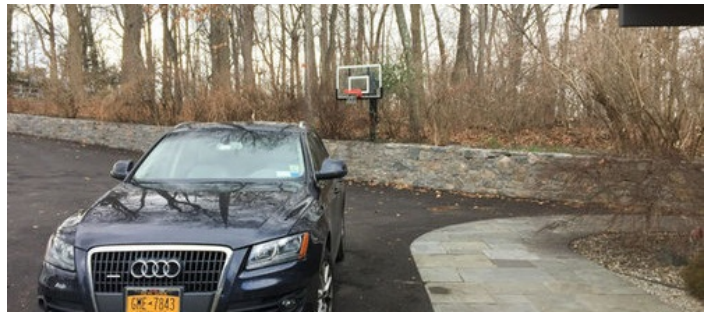

3847

Ossining, Westchester County

 LOCATION
Ossining

 CATEGORIES
House

 DISTANCE FROM NYC
35 miles

 TAGS
60's style, Backyard Lawn, Basketball, Bathroom, Bedroom, Exposed Beam, Fireplace, Floor to Ceiling Windows, Kitchen, Laundry Room, Living Room, Mid-Century, Modern Contemporary, Staircase, Terrace Patio

Notes

Film friendly

Restrictions:

Town permits may be needed

No shoes in home

Floors to be protected

Bedrooms off limit unless approved in advance

Parking space in driveway of location. As many as 8-10 cars can line up the driveway - Motorhome or Truck can park in the driveway plus other cars/vans.