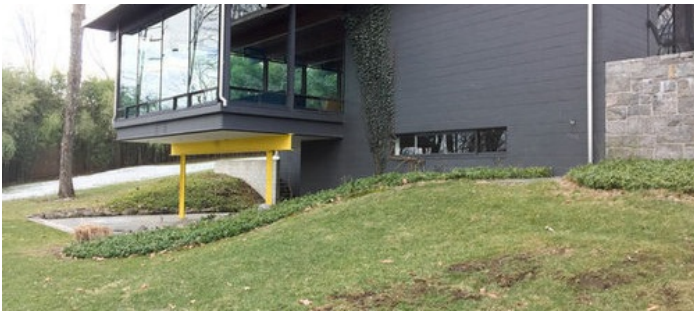

3847

Ossining, Westchester County

 LOCATION
Ossining

 CATEGORIES
House

 DISTANCE FROM NYC
35 miles

 TAGS
60's style, Backyard Lawn, Basketball, Bathroom, Bedroom, Exposed Beam, Fireplace, Floor to Ceiling Windows, Kitchen, Laundry Room, Living Room, Mid-Century, Modern Contemporary, Staircase, Terrace Patio

Notes

Film friendly

Restrictions:

Town permits may be needed

No shoes in home

Floors to be protected

Bedrooms off limit unless approved in advance

Parking space in driveway of location. As many as 8-10 cars can line up the driveway - Motorhome or Truck can park in the driveway plus other cars/vans.