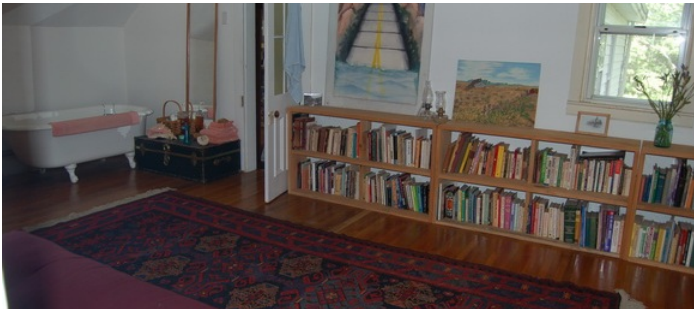

3857

Bearsville, Upstate NY

LOCATION

Bearsville, NY 12409

DISTANCE FROM NYC

110 miles

TAGS

Backyard Lawn, Barn, Bedroom, Distressed Patina, Exposed Beam, Kitchen, Lake or Pond, Library Room, Porch, Rustic, Wood Floor

SPECS

2,400 sq ft

16 acres

CATEGORIES

Barns, Farm, House

Notes

Film friendly

1830 country farmhouse on 16 acres with breathtaking mountain views, pastures, orchard, swimming ponds, streams and waterfalls. Comfortable country living with west facing porch, 3BR, 3 baths with two claw foot tubs, open kitchen and living area, pressed tin ceilings, wood floors and white walls throughout.

Large Barn 60' x55' with 35' ceiling and a hayloft, Small Barn 30' x 24' with upper level.

Beautiful farm (near Woodstock), white exterior, big yard, stream, pond, woods, farm house, shed

Restrictions:

Fees vary according to areas of use