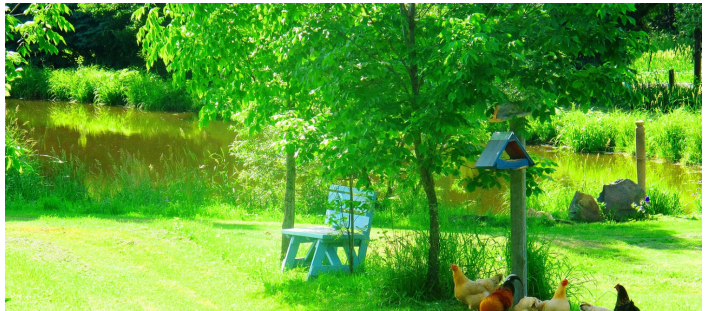

 SPECS
3,000 sq ft
13 acres

 CATEGORIES
Barns, Carriage House, Event Space, Farm, House

Notes

Film friendly

1800's carriage house & outbuilding on former dairy farm in foothills of catskills, open spaces, hard wood floor, artist designed, mountains, large pond, outbuildings, funky renovated store barn, large 3 story barn w/woodshop, hostel (rustic), gardens, chickens, B&B, wood exterior

Restrictions do apply

Fees vary according to areas of use

POND

WINTER