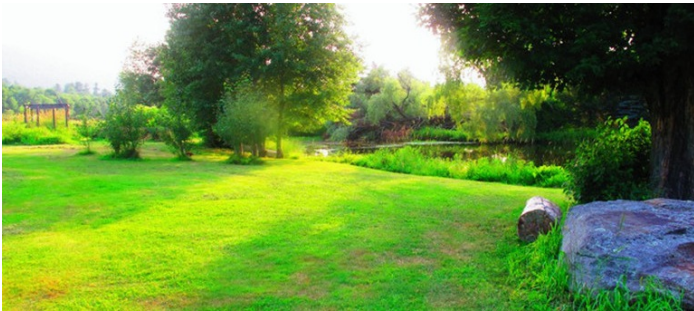

 SPECS
3,000 sq ft
13 acres

 CATEGORIES
Barns, Carriage House, Event Space, Farm, House

Notes

Film friendly

1800's carriage house & outbuilding on former dairy farm in foothills of catskills, open spaces, hard wood floor, artist designed, mountains, large pond, outbuildings, funky renovated store barn, large 3 story barn w/woodshop, hostel (rustic), gardens, chickens, B&B, wood exterior

Restrictions do apply

Fees vary according to areas of use

POND

WINTER