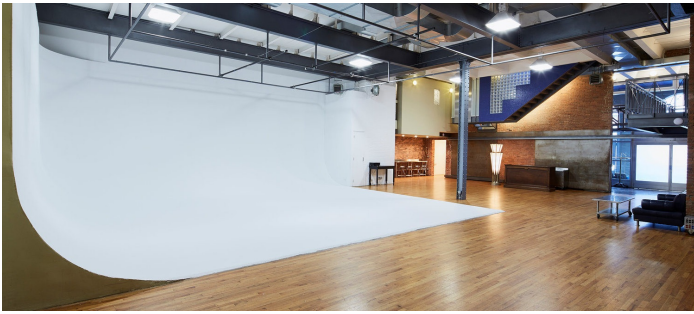

7019

East Village, Manhattan

STUDIO A - 4000 SQ FT

LOCATION

New York, NY 10009

TAGS

Bathroom, City View, Colorful, Deck, Eclectic Quirky, Empty, Exposed Brick, Kitchen, Living Room, Modern Contemporary, Rooftop, Skylight, Staircase, White Spaces, Wood Floor

SPECS

Studio A - 4000 sq ft

Studio B - 2000 sq ft

CATEGORIES

* In the Zone, Apartment, Event Space, Loft, Studio

Notes

Premier rental space, located in East Village - ideal freestanding building for any type of shoot or event.

Studio A - 4,000 sq. ft. private studio boasting 20' ceilings, drive-in access and a 37 foot long exposed brick wall, this studio is ideal for large scale productions.

Studio B - 2,000 sq. ft. private studio features an intimate setting with a cafe and full kitchen that makes this studio great for editorials and food shoots.