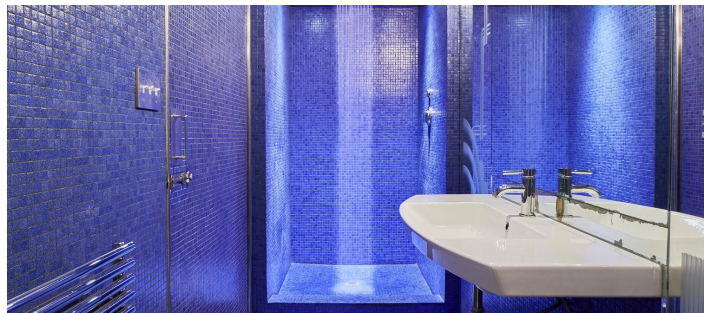

7019

East Village, Manhattan

STUDIO A - 4000 SQ FT

LOCATION

New York, NY 10009

TAGS

Bathroom, City View, Colorful, Deck, Eclectic Quirky, Empty, Exposed Brick, Kitchen, Living Room, Modern Contemporary, Rooftop, Skylight, Staircase, White Spaces, Wood Floor

Studio A - 4,000 sq. ft. private studio boasting 20' ceilings, drive-in access and a 37 foot long exposed brick wall, this studio is ideal for large scale productions.

Studio B - 2,000 sq. ft. private studio features an intimate setting with a cafe and full kitchen that makes this studio great for editorials and food shoots.