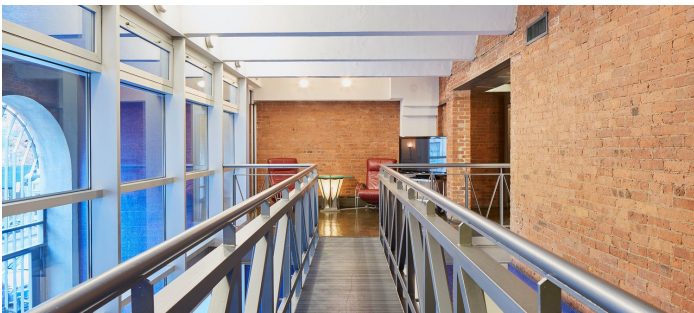

7019

East Village, Manhattan

STUDIO A - 4000 SQ FT

LOCATION

New York, NY 10009

TAGS

Bathroom, City View, Colorful, Deck, Eclectic Quirky, Empty, Exposed Brick, Kitchen, Living Room, Modern Contemporary, Rooftop, Skylight, Staircase, White Spaces, Wood Floor

SPECS

Studio A - 4000 sq ft

Studio B - 2000 sq ft

CATEGORIES

* In the Zone, Apartment, Event Space, Loft, Studio

Notes

Premier rental space, located in East Village - ideal freestanding building for any type of shoot or event.

Studio A - 4,000 sq. ft. private studio boasting 20' ceilings, drive-in access and a 37 foot long exposed brick wall, this studio is ideal for large scale productions.

Studio B - 2,000 sq. ft. private studio features an intimate setting with a cafe and full kitchen that makes this studio great for editorials and food shoots.