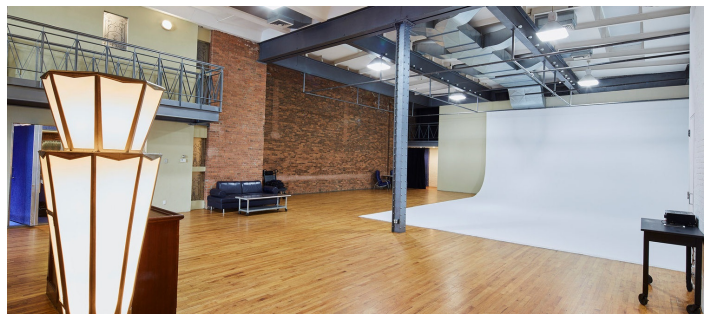

7019

East Village, Manhattan

STUDIO A - 4000 SQ FT

LOCATION

New York, NY 10009

TAGS

Bathroom, City View, Colorful, Deck, Eclectic Quirky, Empty, Exposed Brick, Kitchen, Living Room, Modern Contemporary, Rooftop, Skylight, Staircase, White Spaces, Wood Floor

SPECS

Studio A - 4000 sq ft

Studio B - 2000 sq ft

CATEGORIES

* In the Zone, Apartment, Event Space, Loft, Studio

Notes

Premier rental space, located in East Village - ideal freestanding building for any type of shoot or event.

Studio A - 4,000 sq. ft. private studio boasting 20' ceilings, drive-in access and a 37 foot long exposed brick wall, this studio is ideal for large scale productions.

Studio B - 2,000 sq. ft. private studio features an intimate setting with a cafe and full kitchen that makes this studio great for editorials and food shoots.