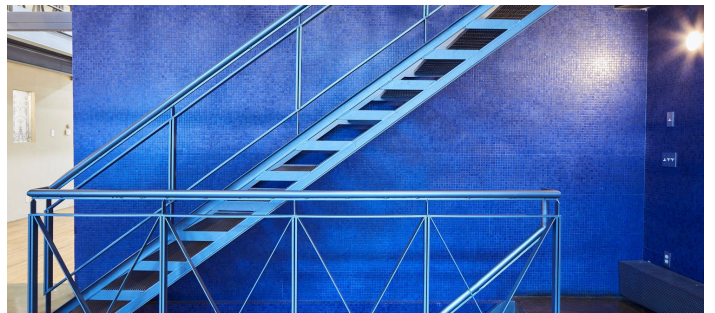

7019

East Village, Manhattan

STUDIO A - 4000 SQ FT

LOCATION

New York, NY 10009

TAGS

Bathroom, City View, Colorful, Deck, Eclectic Quirky, Empty, Exposed Brick, Kitchen, Living Room, Modern Contemporary, Rooftop, Skylight, Staircase, White Spaces, Wood Floor

Studio A - 4,000 sq. ft. private studio boasting 20' ceilings, drive-in access and a 37 foot long exposed brick wall, this studio is ideal for large scale productions.

Studio B - 2,000 sq. ft. private studio features an intimate setting with a cafe and full kitchen that makes this studio great for editorials and food shoots.