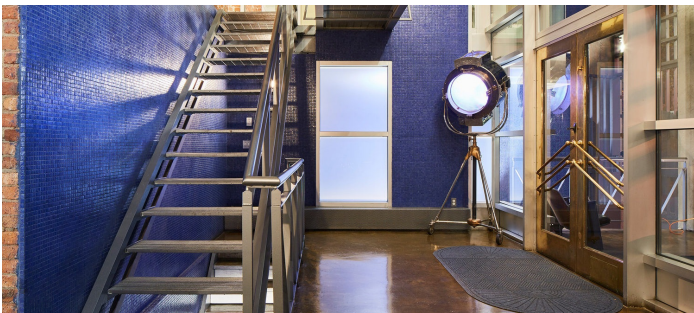

7019

East Village, Manhattan

STUDIO A - 4000 SQ FT

LOCATION

New York, NY 10009

TAGS

Bathroom, City View, Colorful, Deck, Eclectic Quirky, Empty, Exposed Brick, Kitchen, Living Room, Modern Contemporary, Rooftop, Skylight, Staircase, White Spaces, Wood Floor

SPECS

Studio A - 4000 sq ft

Studio B - 2000 sq ft

CATEGORIES

* In the Zone, Apartment, Event Space, Loft, Studio

Notes

Premier rental space, located in East Village - ideal freestanding building for any type of shoot or event.

Studio A - 4,000 sq. ft. private studio boasting 20' ceilings, drive-in access and a 37 foot long exposed brick wall, this studio is ideal for large scale productions.

Studio B - 2,000 sq. ft. private studio features an intimate setting with a cafe and full kitchen that makes this studio great for editorials and food shoots.