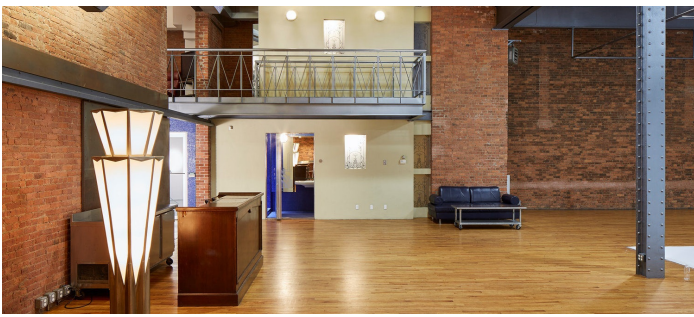

7019

East Village, Manhattan

STUDIO A - 4000 SQ FT

LOCATION

New York, NY 10009

TAGS

Bathroom, City View, Colorful, Deck, Eclectic Quirky, Empty, Exposed Brick, Kitchen, Living Room, Modern Contemporary, Rooftop, Skylight, Staircase, White Spaces, Wood Floor

SPECS

Studio A - 4000 sq ft

Studio B - 2000 sq ft

CATEGORIES

* In the Zone, Apartment, Event Space, Loft, Studio

Notes

Premier rental space, located in East Village - ideal freestanding building for any type of shoot or event.

Studio A - 4,000 sq. ft. private studio boasting 20' ceilings, drive-in access and a 37 foot long exposed brick wall, this studio is ideal for large scale productions.

Studio B - 2,000 sq. ft. private studio features an intimate setting with a cafe and full kitchen that makes this studio great for editorials and food shoots.