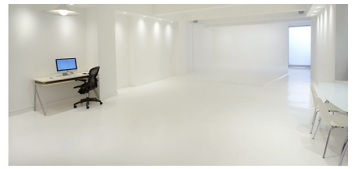

Equipment rentals from studio direct

Penthouse (39th St) - 4200 sq ft private floor 22ft ceiling 24' X 25' cyc 25' X 45' skylight with motorized blackout shades 3200 sq ft rooftop

Daylight Studio (29th St) - 2400 Sq ft, 80 ft southern exposure, full blackout shades, fully equipped kitchen, flexible prop areas

East Studio (29th St) - 1500 Sq ft, kitchenette, private wardrobe/makeup room

West Studio (29th St) - 1500 Sq ft, fully equipped kitchen, private wardrobe/makeup room

DAYLIGHT STUDIO - 2400 SQ FT

Notes

Daylight Studio (29th St) - 2400 Sq ft, 80 ft southern exposure, full blackout shades, fully equipped kitchen, flexible prop areas

EAST - 1500 SQ FT

Notes

East Studio (29th St) - 1500 Sq ft, kitchenette, private wardrobe/makeup room

WEST - 1500 SQ FT

Notes

West Studio (29th St) - 1500 Sq ft, fully equipped kitchen, private wardrobe/makeup room