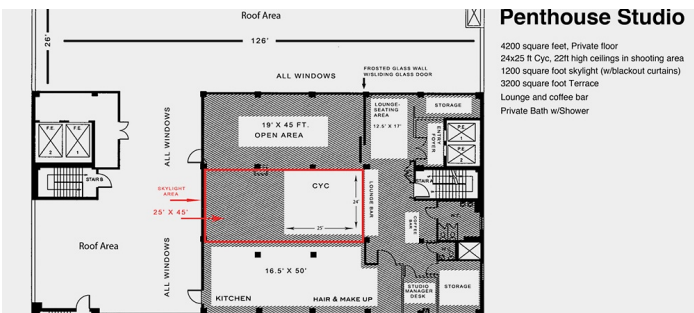

39th St PH - 4200 sq ft
29th St Daylight - 2400 sq ft
29th St East - 1500 sq ft
29th St West - 1500 sq ft

CATEGORIES

* In the Zone, Event Space, Loft, Studio

Notes

W 29th Street (Daylight, East, West) and 39th Street for Penthouse studio, NYC

Equipment rentals from studio direct

Penthouse (39th St) - 4200 sq ft private floor 22ft ceiling 24' X 25' cyc 25' X 45' skylight with motorized blackout shades 3200 sq ft rooftop

Daylight Studio (29th St) - 2400 Sq ft, 80 ft southern exposure, full blackout shades, fully equipped kitchen, flexible prop areas

East Studio (29th St) - 1500 Sq ft, kitchenette, private wardrobe/makeup room

West Studio (29th St) - 1500 Sq ft, fully equipped kitchen, private wardrobe/makeup room

DAYLIGHT STUDIO - 2400 SQ FT

Notes

Daylight Studio (29th St) - 2400 Sq ft, 80 ft southern exposure, full blackout shades, fully equipped kitchen, flexible prop areas

EAST - 1500 SQ FT

Notes

East Studio (29th St) - 1500 Sq ft, kitchenette, private wardrobe/makeup room

WEST - 1500 SQ FT

Notes

West Studio (29th St) - 1500 Sq ft, fully equipped kitchen, private wardrobe/makeup room