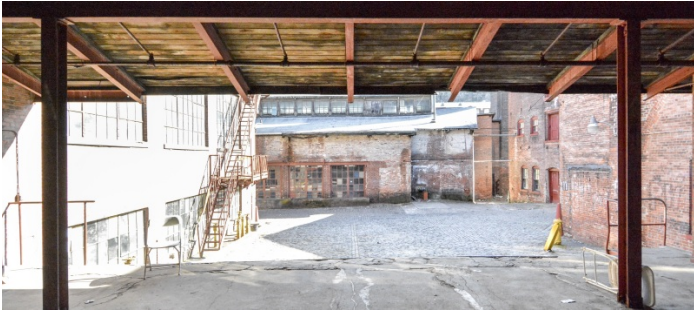

7115

Patterson, NJ

LOCATION

Patterson, NJ

CATEGORIES

* In the Zone, Artist Studio / Gallery, Event Space, Loft, Roof Top, Warehouse / Factory / Industrial

DISTANCE FROM NYC

20 miles

TAGS

Bathroom, Distressed Patina, Eclectic Quirky, Empty, Exposed Beam, Exposed Brick, Graffiti, Living Room, Raw Industrial, Rooftop, Skylight, Staircase, Staircase Ext, White Brick Wall, Wood Floor

Notes

Amazing old warehouse, houses many different art gallery spaces.

Fees vary according to areas of use. Restrictions do apply.

2ND FLOOR - HALLWAYS, BATHROOM

3RD FLOOR, HALLWAY

COCKTAILS, BATHROOM, STAIRWELL