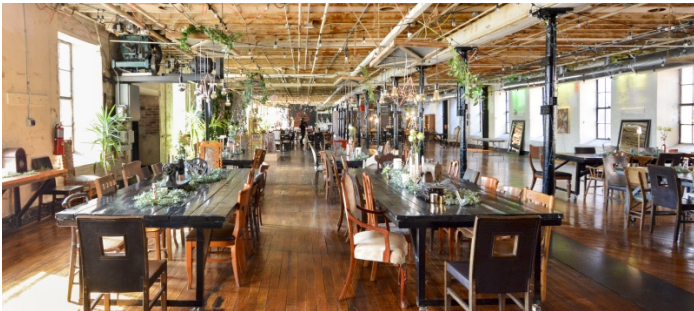

7115

Patterson, NJ

LOCATION

Patterson, NJ

CATEGORIES

* In the Zone, Artist Studio / Gallery, Event Space, Loft, Roof Top, Warehouse / Factory / Industrial

DISTANCE FROM NYC

20 miles

TAGS

Bathroom, Distressed Patina, Eclectic Quirky, Empty, Exposed Beam, Exposed Brick, Graffiti, Living Room, Raw Industrial, Rooftop, Skylight, Staircase, Staircase Ext, White Brick Wall, Wood Floor

Notes

Amazing old warehouse, houses many different art gallery spaces.

Fees vary according to areas of use. Restrictions do apply.

2ND FLOOR - HALLWAYS, BATHROOM

3RD FLOOR, HALLWAY

COCKTAILS, BATHROOM, STAIRWELL