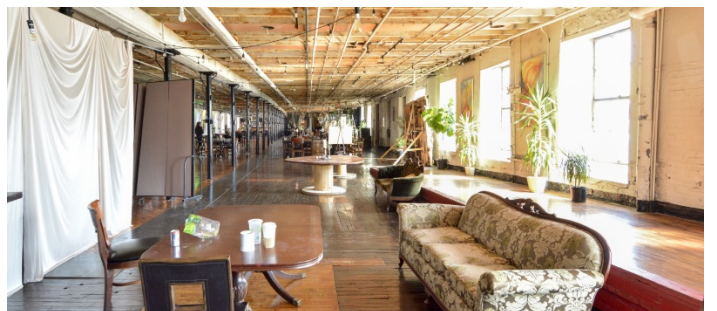

7115

Patterson, NJ

LOCATION

Patterson, NJ

CATEGORIES

* In the Zone, Artist Studio / Gallery, Event Space, Loft, Roof Top, Warehouse / Factory / Industrial

DISTANCE FROM NYC

20 miles

TAGS

Bathroom, Distressed Patina, Eclectic Quirky, Empty, Exposed Beam, Exposed Brick, Graffiti, Living Room, Raw Industrial, Rooftop, Skylight, Staircase, Staircase Ext, White Brick Wall, Wood Floor

Notes

Amazing old warehouse, houses many different art gallery spaces.

Fees vary according to areas of use. Restrictions do apply.

2ND FLOOR - HALLWAYS, BATHROOM

3RD FLOOR, HALLWAY

COCKTAILS, BATHROOM, STAIRWELL