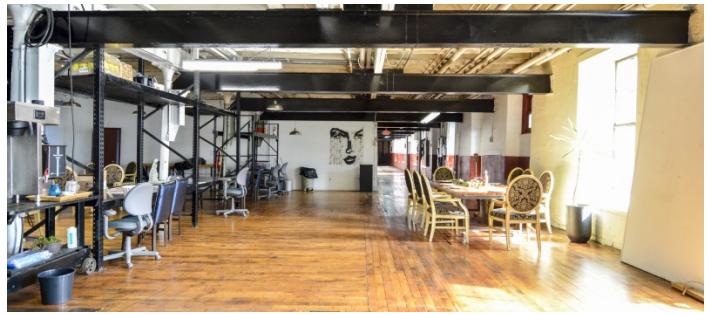

7115

Patterson, NJ

LOCATION

Patterson, NJ

CATEGORIES

* In the Zone, Artist Studio / Gallery, Event Space, Loft, Roof Top, Warehouse / Factory / Industrial

DISTANCE FROM NYC

20 miles

TAGS

Bathroom, Distressed Patina, Eclectic Quirky, Empty, Exposed Beam, Exposed Brick, Graffiti, Living Room, Raw Industrial, Rooftop, Skylight, Staircase, Staircase Ext, White Brick Wall, Wood Floor

Notes

Amazing old warehouse, houses many different art gallery spaces.

Fees vary according to areas of use. Restrictions do apply.

2ND FLOOR - HALLWAYS, BATHROOM

3RD FLOOR, HALLWAY

COCKTAILS, BATHROOM, STAIRWELL