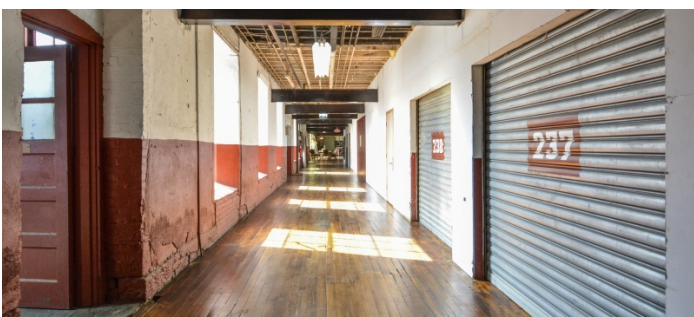

7115

Patterson, NJ

LOCATION

Patterson, NJ

CATEGORIES

* In the Zone, Artist Studio / Gallery, Event Space, Loft, Roof Top, Warehouse / Factory / Industrial

DISTANCE FROM NYC

20 miles

TAGS

Bathroom, Distressed Patina, Eclectic Quirky, Empty, Exposed Beam, Exposed Brick, Graffiti, Living Room, Raw Industrial, Rooftop, Skylight, Staircase, Staircase Ext, White Brick Wall, Wood Floor

Notes

Amazing old warehouse, houses many different art gallery spaces.

Fees vary according to areas of use. Restrictions do apply.

2ND FLOOR - HALLWAYS, BATHROOM

3RD FLOOR, HALLWAY

COCKTAILS, BATHROOM, STAIRWELL