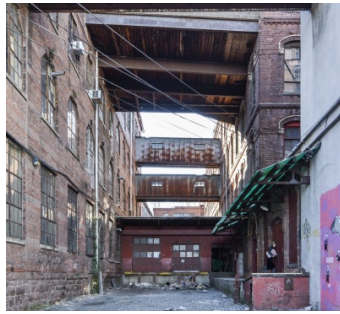

7115

Patterson, NJ

LOCATION

Patterson, NJ

CATEGORIES

* In the Zone, Artist Studio / Gallery, Event Space, Loft, Roof Top, Warehouse / Factory / Industrial

DISTANCE FROM NYC

20 miles

TAGS

Bathroom, Distressed Patina, Eclectic Quirky, Empty, Exposed Beam, Exposed Brick, Graffiti, Living Room, Raw Industrial, Rooftop, Skylight, Staircase, Staircase Ext, White Brick Wall, Wood Floor

Notes

Amazing old warehouse, houses many different art gallery spaces.

Fees vary according to areas of use. Restrictions do apply.

2ND FLOOR - HALLWAYS, BATHROOM

3RD FLOOR, HALLWAY

COCKTAILS, BATHROOM, STAIRWELL