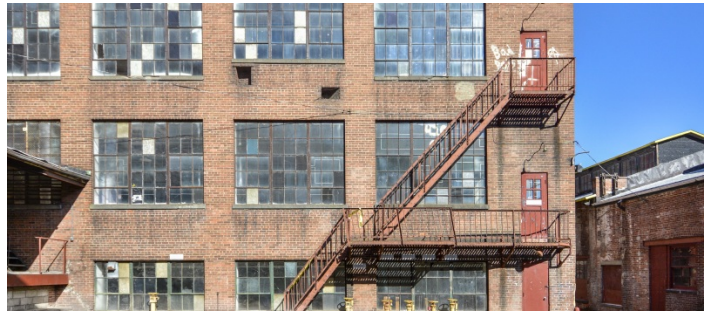

7115

Patterson, NJ

LOCATION

Patterson, NJ

CATEGORIES

* In the Zone, Artist Studio / Gallery, Event Space, Loft, Roof Top, Warehouse / Factory / Industrial

DISTANCE FROM NYC

20 miles

TAGS

Bathroom, Distressed Patina, Eclectic Quirky, Empty, Exposed Beam, Exposed Brick, Graffiti, Living Room, Raw Industrial, Rooftop, Skylight, Staircase, Staircase Ext, White Brick Wall, Wood Floor

Notes

Amazing old warehouse, houses many different art gallery spaces.

Fees vary according to areas of use. Restrictions do apply.

2ND FLOOR - HALLWAYS, BATHROOM

3RD FLOOR, HALLWAY

COCKTAILS, BATHROOM, STAIRWELL