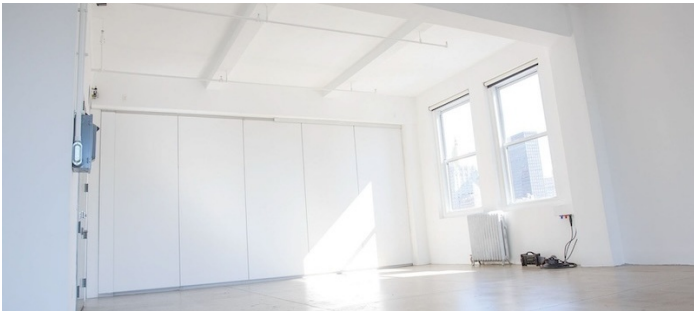

7132

Midtown, Manhattan

STUDIO 1 - VIEW FULL DETAILS BELOW

 LOCATION

New York, NY 10001

 SPECS

13' ceiling height

 TAGS

Elevator, Modern Contemporary, Skylight, White Spaces

 CATEGORIES

* In the Zone, Event Space, Loft, Studio

Notes

Film friendly

All white penthouse studio spaces have a removable (acoustically sound) wall that separates studio 1 and 2.

In-house equipment rentals, 13' high ceilings, blackout capabilities and tons of natural light.

FLOORPLAN