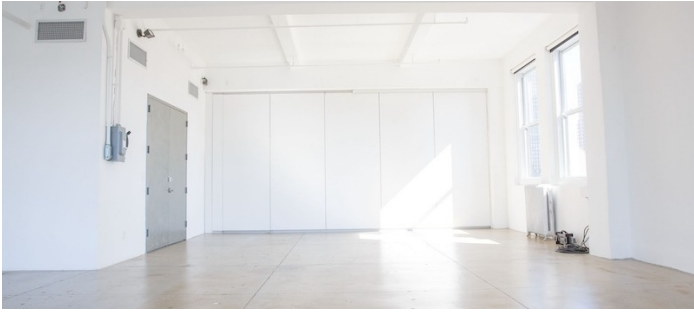

7132

Midtown, Manhattan

STUDIO 1 - VIEW FULL DETAILS BELOW

 LOCATION

New York, NY 10001

 SPECS

13' ceiling height

 TAGS

Elevator, Modern Contemporary, Skylight, White Spaces

 CATEGORIES

* In the Zone, Event Space, Loft, Studio

Notes

Film friendly

All white penthouse studio spaces have a removable (acoustically sound) wall that separates studio 1 and 2.

In-house equipment rentals, 13' high ceilings, blackout capabilities and tons of natural light.

FLOORPLAN