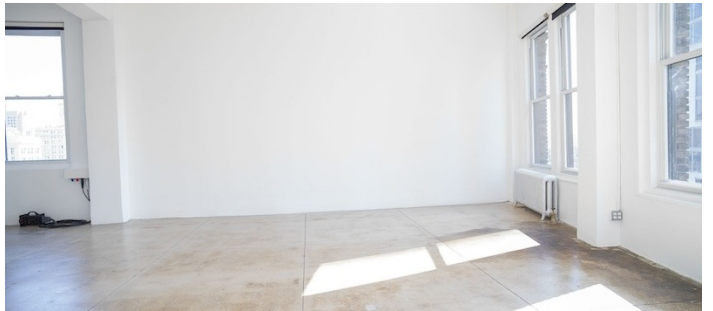

7132

Midtown, Manhattan

STUDIO 1 - VIEW FULL DETAILS BELOW

 LOCATION

New York, NY 10001

 SPECS

13' ceiling height

 TAGS

Elevator, Modern Contemporary, Skylight, White Spaces

 CATEGORIES

* In the Zone, Event Space, Loft, Studio

Notes

Film friendly

All white penthouse studio spaces have a removable (acoustically sound) wall that separates studio 1 and 2.

In-house equipment rentals, 13' high ceilings, blackout capabilities and tons of natural light.

FLOORPLAN