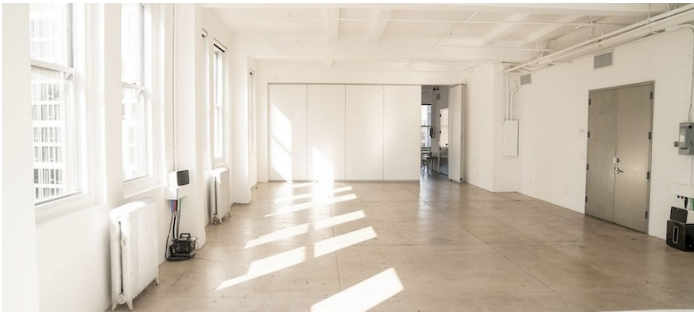

7132

Midtown, Manhattan

STUDIO 1 - VIEW FULL DETAILS BELOW

 LOCATION

New York, NY 10001

 SPECS

13' ceiling height

 TAGS

Elevator, Modern Contemporary, Skylight, White Spaces

 CATEGORIES

* In the Zone, Event Space, Loft, Studio

Notes

Film friendly

All white penthouse studio spaces have a removable (acoustically sound) wall that separates studio 1 and 2.

In-house equipment rentals, 13' high ceilings, blackout capabilities and tons of natural light.

FLOORPLAN