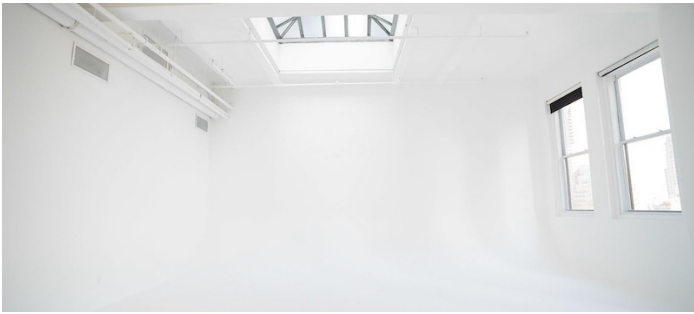

7132

Midtown, Manhattan

STUDIO 1 - VIEW FULL DETAILS BELOW

 LOCATION

New York, NY 10001

 SPECS

13' ceiling height

 TAGS

Elevator, Modern Contemporary, Skylight, White Spaces

 CATEGORIES

* In the Zone, Event Space, Loft, Studio

Notes

Film friendly

All white penthouse studio spaces have a removable (acoustically sound) wall that separates studio 1 and 2.

In-house equipment rentals, 13' high ceilings, blackout capabilities and tons of natural light.

FLOORPLAN