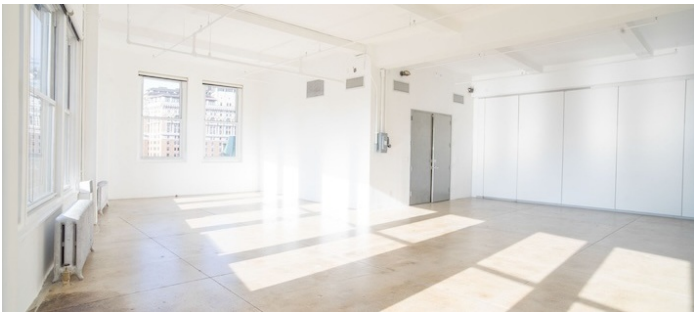

7132

Midtown, Manhattan

STUDIO 1 - VIEW FULL DETAILS BELOW

 LOCATION

New York, NY 10001

 SPECS

13' ceiling height

 TAGS

Elevator, Modern Contemporary, Skylight, White Spaces

 CATEGORIES

* In the Zone, Event Space, Loft, Studio

Notes

Film friendly

All white penthouse studio spaces have a removable (acoustically sound) wall that separates studio 1 and 2.

In-house equipment rentals, 13' high ceilings, blackout capabilities and tons of natural light.

FLOORPLAN