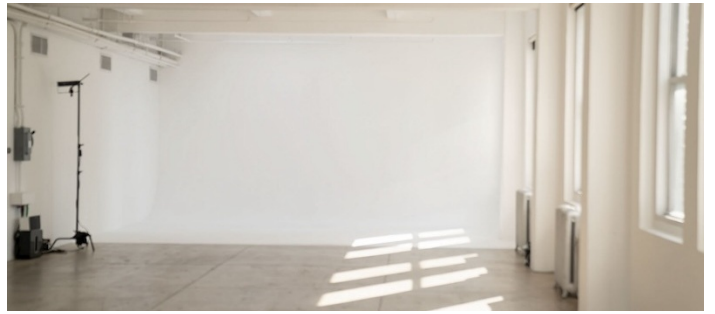

7132

Midtown, Manhattan

STUDIO 1 - VIEW FULL DETAILS BELOW

 LOCATION

New York, NY 10001

 SPECS

13' ceiling height

 TAGS

Elevator, Modern Contemporary, Skylight, White Spaces

 CATEGORIES

* In the Zone, Event Space, Loft, Studio

Notes

Film friendly

All white penthouse studio spaces have a removable (acoustically sound) wall that separates studio 1 and 2.

In-house equipment rentals, 13' high ceilings, blackout capabilities and tons of natural light.

FLOORPLAN