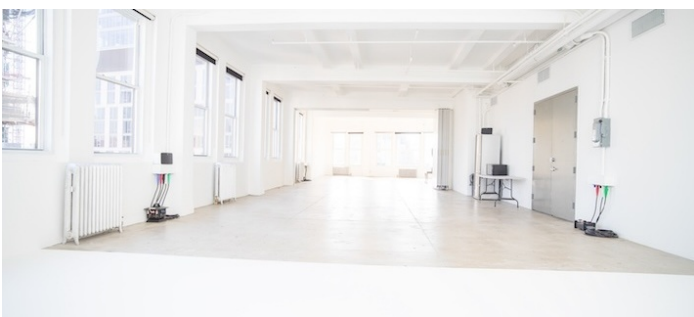

7132

Midtown, Manhattan

STUDIO 1 - VIEW FULL DETAILS BELOW

 LOCATION

New York, NY 10001

 SPECS

13' ceiling height

 TAGS

Elevator, Modern Contemporary, Skylight, White Spaces

 CATEGORIES

* In the Zone, Event Space, Loft, Studio

Notes

Film friendly

All white penthouse studio spaces have a removable (acoustically sound) wall that separates studio 1 and 2.

In-house equipment rentals, 13' high ceilings, blackout capabilities and tons of natural light.

FLOORPLAN