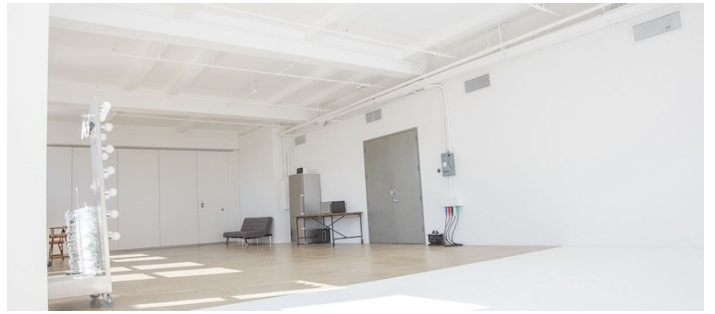

7132

Midtown, Manhattan

STUDIO 1 - VIEW FULL DETAILS BELOW

 LOCATION

New York, NY 10001

 SPECS

13' ceiling height

 TAGS

Elevator, Modern Contemporary, Skylight, White Spaces

 CATEGORIES

* In the Zone, Event Space, Loft, Studio

Notes

Film friendly

All white penthouse studio spaces have a removable (acoustically sound) wall that separates studio 1 and 2.

In-house equipment rentals, 13' high ceilings, blackout capabilities and tons of natural light.

FLOORPLAN