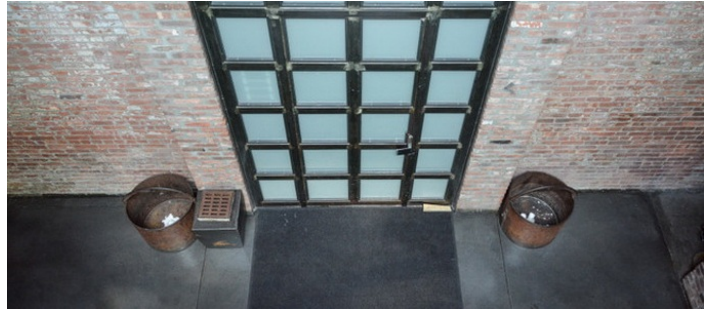

8016

Long Island City, Queens

LOCATION

Long Island City, NY 11101

CATEGORIES

* In the Zone, Event Space, Roof Top, Warehouse /
Factory / Industrial

TAGS

City View, Distressed Patina, Exposed Beam, Exposed
Brick, Kitchen, Modern Contemporary, Raw Industrial,
Rooftop, Skylight, Staircase, Terrace Patio

Notes

Film friendly

Great for events and weddings - has full AC, heat and bathrooms.

Arched doorways, exposed brick, skylights, circle windows, ivy, brick exterior.

Restrictions:

There are additional fees for parking.

Shoots after the hours of 6pm have increased fees.

GREENHOUSE AREA - SEPARATE FEES APPLY

TERRACE - SPECIAL CLEARANCE REQUIRED

KITCHEN - MUST REQUEST IN ADVANCE