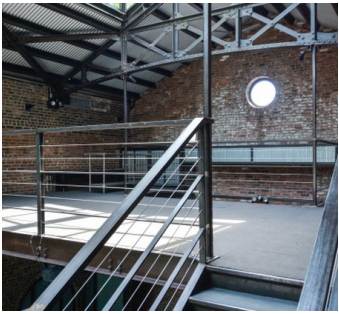

8016

Long Island City, Queens

LOCATION

Long Island City, NY 11101

CATEGORIES

* In the Zone, Event Space, Roof Top, Warehouse /
Factory / Industrial

TAGS

City View, Distressed Patina, Exposed Beam, Exposed
Brick, Kitchen, Modern Contemporary, Raw Industrial,
Rooftop, Skylight, Staircase, Terrace Patio

Notes

Film friendly

Great for events and weddings - has full AC, heat and bathrooms.

Arched doorways, exposed brick, skylights, circle windows, ivy, brick exterior.

Restrictions:

There are additional fees for parking.

Shoots after the hours of 6pm have increased fees.

GREENHOUSE AREA - SEPARATE FEES APPLY

TERRACE - SPECIAL CLEARANCE REQUIRED

KITCHEN - MUST REQUEST IN ADVANCE