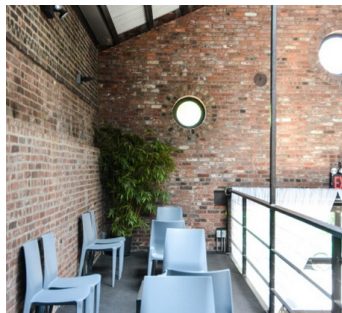

8016

Long Island City, Queens

LOCATION

Long Island City, NY 11101

CATEGORIES

* In the Zone, Event Space, Roof Top, Warehouse /
Factory / Industrial

TAGS

City View, Distressed Patina, Exposed Beam, Exposed
Brick, Kitchen, Modern Contemporary, Raw Industrial,
Rooftop, Skylight, Staircase, Terrace Patio

Notes

Film friendly

Great for events and weddings - has full AC, heat and bathrooms.

Arched doorways, exposed brick, skylights, circle windows, ivy, brick exterior.

Restrictions:

There are additional fees for parking.

Shoots after the hours of 6pm have increased fees.

GREENHOUSE AREA - SEPARATE FEES APPLY

TERRACE - SPECIAL CLEARANCE REQUIRED

KITCHEN - MUST REQUEST IN ADVANCE