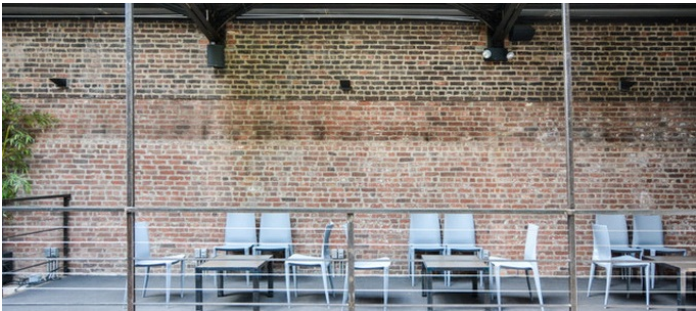

8016

Long Island City, Queens

LOCATION

Long Island City, NY 11101

CATEGORIES

* In the Zone, Event Space, Roof Top, Warehouse /
Factory / Industrial

TAGS

City View, Distressed Patina, Exposed Beam, Exposed
Brick, Kitchen, Modern Contemporary, Raw Industrial,
Rooftop, Skylight, Staircase, Terrace Patio

Notes

Film friendly

Great for events and weddings - has full AC, heat and bathrooms.

Arched doorways, exposed brick, skylights, circle windows, ivy, brick exterior.

Restrictions:

There are additional fees for parking.

Shoots after the hours of 6pm have increased fees.

GREENHOUSE AREA - SEPARATE FEES APPLY

TERRACE - SPECIAL CLEARANCE REQUIRED

KITCHEN - MUST REQUEST IN ADVANCE