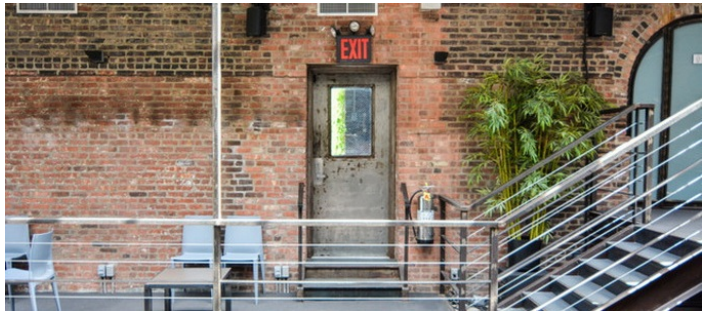

8016

Long Island City, Queens

LOCATION

Long Island City, NY 11101

CATEGORIES

* In the Zone, Event Space, Roof Top, Warehouse /
Factory / Industrial

TAGS

City View, Distressed Patina, Exposed Beam, Exposed
Brick, Kitchen, Modern Contemporary, Raw Industrial,
Rooftop, Skylight, Staircase, Terrace Patio

Notes

Film friendly

Great for events and weddings - has full AC, heat and bathrooms.

Arched doorways, exposed brick, skylights, circle windows, ivy, brick exterior.

Restrictions:

There are additional fees for parking.

Shoots after the hours of 6pm have increased fees.

GREENHOUSE AREA - SEPARATE FEES APPLY

TERRACE - SPECIAL CLEARANCE REQUIRED

KITCHEN - MUST REQUEST IN ADVANCE