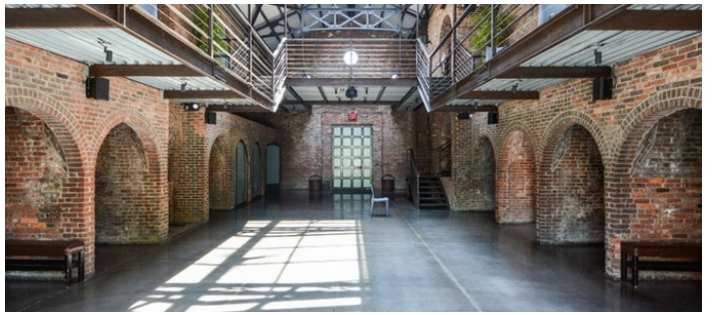

8016

Long Island City, Queens

LOCATION

Long Island City, NY 11101

CATEGORIES

* In the Zone, Event Space, Roof Top, Warehouse /
Factory / Industrial

TAGS

City View, Distressed Patina, Exposed Beam, Exposed
Brick, Kitchen, Modern Contemporary, Raw Industrial,
Rooftop, Skylight, Staircase, Terrace Patio

Notes

Film friendly

Great for events and weddings - has full AC, heat and bathrooms.

Arched doorways, exposed brick, skylights, circle windows, ivy, brick exterior.

Restrictions:

There are additional fees for parking.

Shoots after the hours of 6pm have increased fees.

GREENHOUSE AREA - SEPARATE FEES APPLY

TERRACE - SPECIAL CLEARANCE REQUIRED

KITCHEN - MUST REQUEST IN ADVANCE