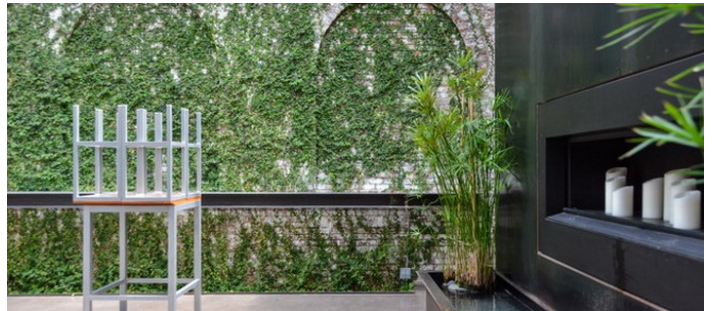

Notes

Film friendly

Great for events and weddings - has full AC, heat and bathrooms.

Arched doorways, exposed brick, skylights, circle windows, ivy, brick exterior.

Restrictions:

There are additional fees for parking.

Shoots after the hours of 6pm have increased fees.

GREENHOUSE AREA - SEPARATE FEES APPLY

TERRACE - SPECIAL CLEARANCE REQUIRED

KITCHEN - MUST REQUEST IN ADVANCE