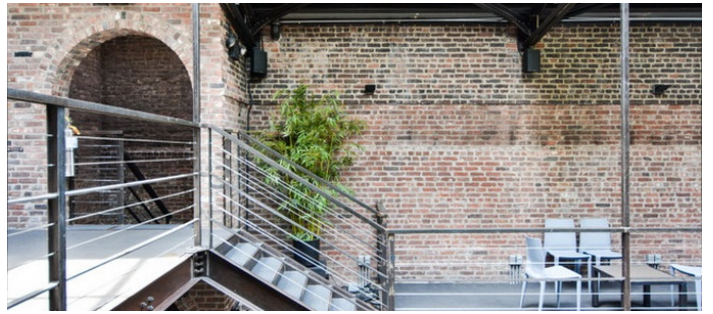

8016

Long Island City, Queens

LOCATION

Long Island City, NY 11101

CATEGORIES

* In the Zone, Event Space, Roof Top, Warehouse /
Factory / Industrial

TAGS

City View, Distressed Patina, Exposed Beam, Exposed
Brick, Kitchen, Modern Contemporary, Raw Industrial,
Rooftop, Skylight, Staircase, Terrace Patio

Notes

Film friendly

Great for events and weddings - has full AC, heat and bathrooms.

Arched doorways, exposed brick, skylights, circle windows, ivy, brick exterior.

Restrictions:

There are additional fees for parking.

Shoots after the hours of 6pm have increased fees.

GREENHOUSE AREA - SEPARATE FEES APPLY

TERRACE - SPECIAL CLEARANCE REQUIRED

KITCHEN - MUST REQUEST IN ADVANCE