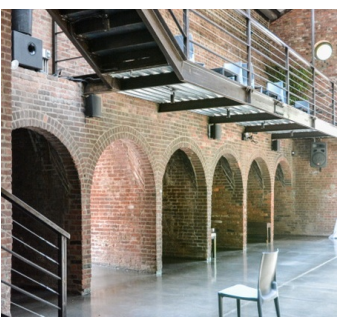

8016

Long Island City, Queens

LOCATION

Long Island City, NY 11101

CATEGORIES

* In the Zone, Event Space, Roof Top, Warehouse /
Factory / Industrial

TAGS

City View, Distressed Patina, Exposed Beam, Exposed
Brick, Kitchen, Modern Contemporary, Raw Industrial,
Rooftop, Skylight, Staircase, Terrace Patio

Notes

Film friendly

Great for events and weddings - has full AC, heat and bathrooms.

Arched doorways, exposed brick, skylights, circle windows, ivy, brick exterior.

Restrictions:

There are additional fees for parking.

Shoots after the hours of 6pm have increased fees.

GREENHOUSE AREA - SEPARATE FEES APPLY

TERRACE - SPECIAL CLEARANCE REQUIRED

KITCHEN - MUST REQUEST IN ADVANCE