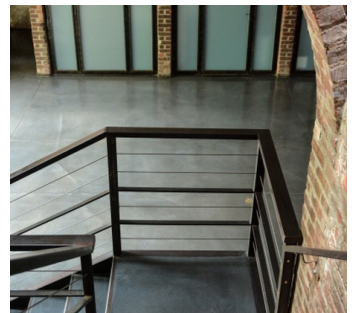

Notes

Film friendly

Great for events and weddings - has full AC, heat and bathrooms.

Arched doorways, exposed brick, skylights, circle windows, ivy, brick exterior.

Restrictions:

There are additional fees for parking.

Shoots after the hours of 6pm have increased fees.

GREENHOUSE AREA - SEPARATE FEES APPLY

TERRACE - SPECIAL CLEARANCE REQUIRED

KITCHEN - MUST REQUEST IN ADVANCE