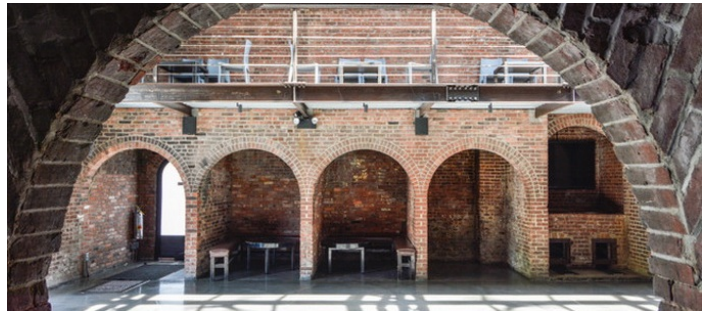

8016

Long Island City, Queens

LOCATION

Long Island City, NY 11101

CATEGORIES

* In the Zone, Event Space, Roof Top, Warehouse /
Factory / Industrial

TAGS

City View, Distressed Patina, Exposed Beam, Exposed
Brick, Kitchen, Modern Contemporary, Raw Industrial,
Rooftop, Skylight, Staircase, Terrace Patio

Notes

Film friendly

Great for events and weddings - has full AC, heat and bathrooms.

Arched doorways, exposed brick, skylights, circle windows, ivy, brick exterior.

Restrictions:

There are additional fees for parking.

Shoots after the hours of 6pm have increased fees.

GREENHOUSE AREA - SEPARATE FEES APPLY

TERRACE - SPECIAL CLEARANCE REQUIRED

KITCHEN - MUST REQUEST IN ADVANCE