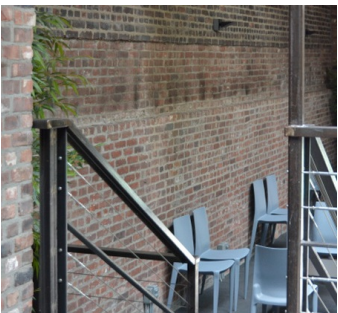

8016

Long Island City, Queens

LOCATION

Long Island City, NY 11101

CATEGORIES

* In the Zone, Event Space, Roof Top, Warehouse /
Factory / Industrial

TAGS

City View, Distressed Patina, Exposed Beam, Exposed
Brick, Kitchen, Modern Contemporary, Raw Industrial,
Rooftop, Skylight, Staircase, Terrace Patio

Notes

Film friendly

Great for events and weddings - has full AC, heat and bathrooms.

Arched doorways, exposed brick, skylights, circle windows, ivy, brick exterior.

Restrictions:

There are additional fees for parking.

Shoots after the hours of 6pm have increased fees.

GREENHOUSE AREA - SEPARATE FEES APPLY

TERRACE - SPECIAL CLEARANCE REQUIRED

KITCHEN - MUST REQUEST IN ADVANCE