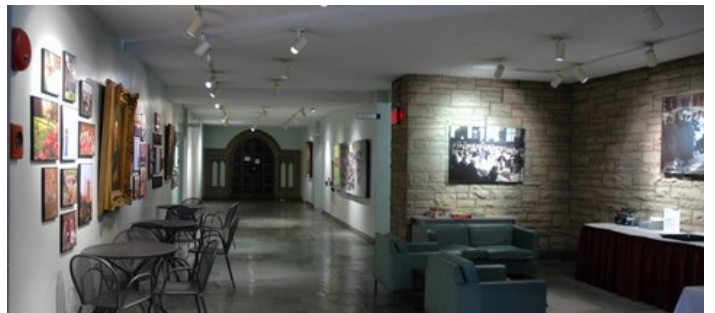

# Chelsea, Manhattan

 LOCATION

New York, NY 10011

 CATEGORIES

\* In the Zone, Church, Lobby, School

 TAGS

Fire Escape, Kitchen, Library Room, Ornate, Stained Glass, Staircase, Tennis Court, Traditional

## Notes

Film friendly, many different looks, wonderful grounds, playground & tennis court, also great gym and cafeteria  
Church (exterior only), refectory, library, school, playground, kitchen, tennis court

Scouting is mandatory as there have been some changes (gym being destroyed and refurbished into conference rooms)

REFECTORY (SOMETIMES USED AS CLASSROOM)

CHAPEL INTERIOR - RARELY ALLOWS SHOOTING