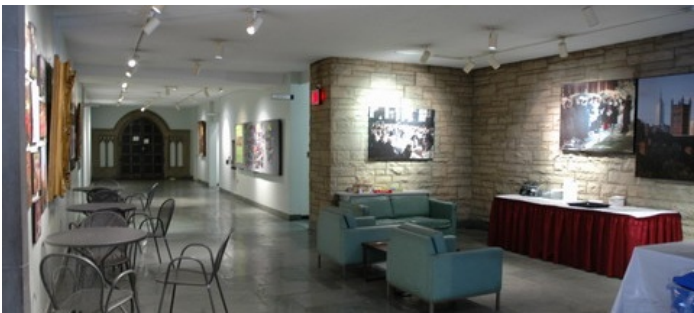

# Chelsea, Manhattan

 LOCATION

New York, NY 10011

 CATEGORIES

\* In the Zone, Church, Lobby, School

 TAGS

Fire Escape, Kitchen, Library Room, Ornate, Stained Glass, Staircase, Tennis Court, Traditional

## Notes

Film friendly, many different looks, wonderful grounds, playground & tennis court, also great gym and cafeteria  
Church (exterior only), refectory, library, school, playground, kitchen, tennis court

Scouting is mandatory as there have been some changes (gym being destroyed and refurbished into conference rooms)

REFECTORY (SOMETIMES USED AS CLASSROOM)

CHAPEL INTERIOR - RARELY ALLOWS SHOOTING