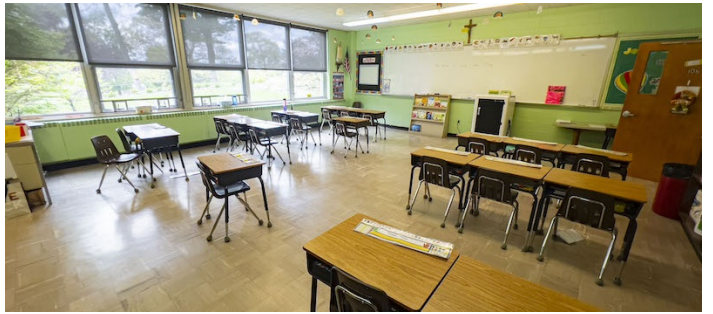

60's style, Backyard Lawn, Basketball, Colorful, Fence, Fields, River Stream, Traditional, Water View

Notes

Elementary school with classrooms, tiled floors, checkered floors, lockers, gymnasium, basketball, stage, library, cafeteria, view of water, and playground.

Weekends are best for shooting.

Fees vary according to areas of use.

HALLWAY AND ART ROOM (NEW PHOTOS)

CLASSROOMS (NEW PHOTOS)

GYM, MUSIC ROOM AND SCIENCE ROOM (NEW PHOTOS)

EXTERIOR (OLD PHOTOS)