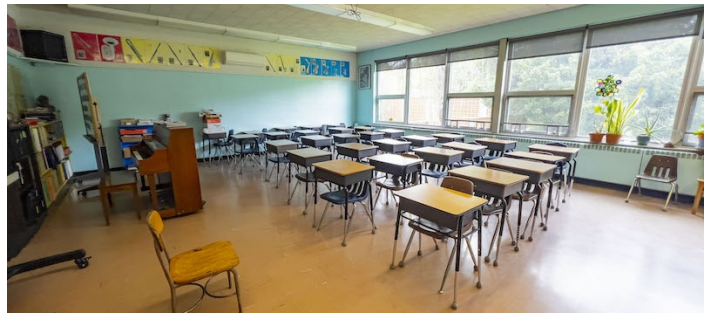

60's style, Backyard Lawn, Basketball, Colorful, Fence, Fields, River Stream, Traditional, Water View

Notes

Elementary school with classrooms, tiled floors, checkered floors, lockers, gymnasium, basketball, stage, library, cafeteria, view of water, and playground.

Weekends are best for shooting.

Fees vary according to areas of use.

HALLWAY AND ART ROOM (NEW PHOTOS)

CLASSROOMS (NEW PHOTOS)

GYM, MUSIC ROOM AND SCIENCE ROOM (NEW PHOTOS)

EXTERIOR (OLD PHOTOS)