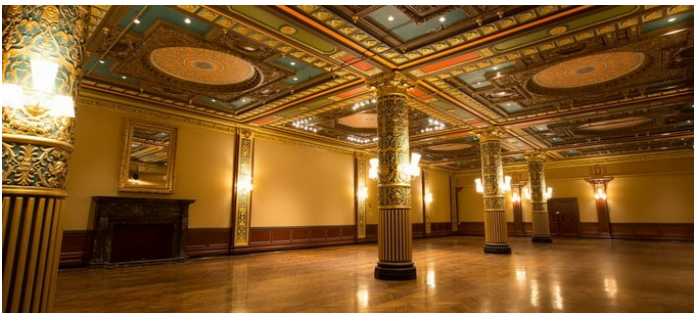

# Flatiron, Manhattan

 LOCATION

New York, NY 10016

 SPECS

9,000 sq ft

 TAGS

Ballroom, Colorful, Distressed Patina, Empty, Modern Contemporary, Ornate, Parquet, Raw Industrial, Traditional, Wood Floor

 CATEGORIES

\* In the Zone, Artist Studio / Gallery, Event Space, Lobby

## Notes

Film friendly

Meticulously restored to original Neo-Renaissance splendor, this landmark venue is the place for your function. With over 9000 square feet, can accommodate large events and features great amenities including a modern gallery entrance, a ceremony and green (tea) room and a professionally equipped kitchen.