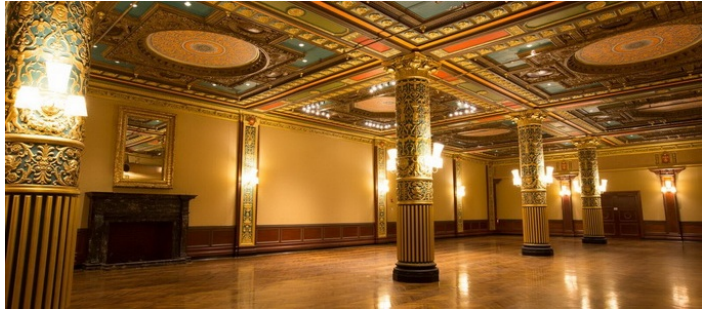

# Flatiron, Manhattan

 LOCATION

New York, NY 10016

 SPECS

9,000 sq ft

 TAGS

Ballroom, Colorful, Distressed Patina, Empty, Modern Contemporary, Ornate, Parquet, Raw Industrial, Traditional, Wood Floor

 CATEGORIES

\* In the Zone, Artist Studio / Gallery, Event Space, Lobby

## Notes

Film friendly

Meticulously restored to original Neo-Renaissance splendor, this landmark venue is the place for your function. With over 9000 square feet, can accommodate large events and features great amenities including a modern gallery entrance, a ceremony and green (tea) room and a professionally equipped kitchen.