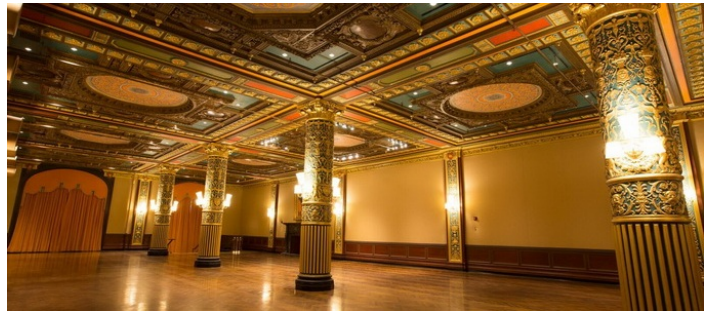

## Notes

Film friendly

Meticulously restored to original Neo-Renaissance splendor, this landmark venue is the place for your function. With over 9000 square feet, can accommodate large events and features great amenities including a modern gallery entrance, a ceremony and green (tea) room and a professionally equipped kitchen.

TEA ROOM