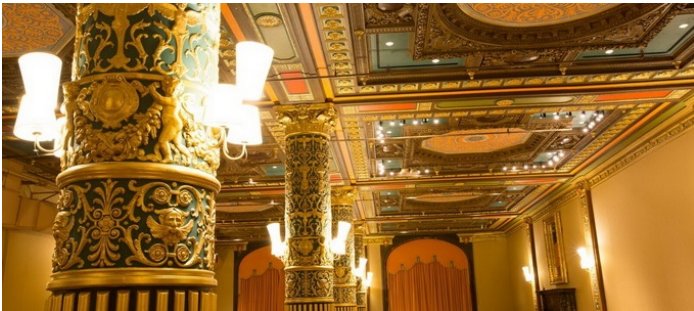

# Flatiron, Manhattan

 LOCATION

New York, NY 10016

 SPECS

9,000 sq ft

 TAGS

Ballroom, Colorful, Distressed Patina, Empty, Modern Contemporary, Ornate, Parquet, Raw Industrial, Traditional, Wood Floor

 CATEGORIES

\* In the Zone, Artist Studio / Gallery, Event Space, Lobby

## Notes

Film friendly

Meticulously restored to original Neo-Renaissance splendor, this landmark venue is the place for your function. With over 9000 square feet, can accommodate large events and features great amenities including a modern gallery entrance, a ceremony and green (tea) room and a professionally equipped kitchen.