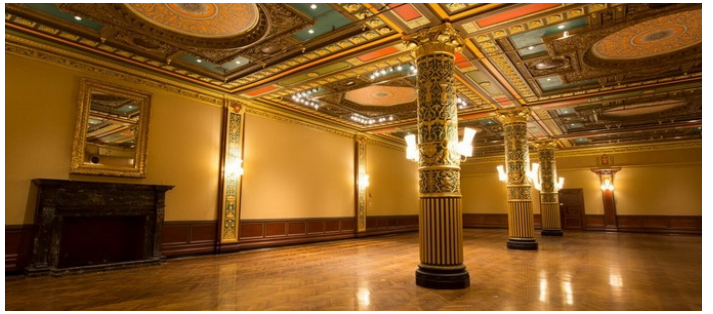

# Flatiron, Manhattan

 LOCATION

New York, NY 10016

 SPECS

9,000 sq ft

 TAGS

Ballroom, Colorful, Distressed Patina, Empty, Modern Contemporary, Ornate, Parquet, Raw Industrial, Traditional, Wood Floor

 CATEGORIES

\* In the Zone, Artist Studio / Gallery, Event Space, Lobby

## Notes

Film friendly

Meticulously restored to original Neo-Renaissance splendor, this landmark venue is the place for your function. With over 9000 square feet, can accommodate large events and features great amenities including a modern gallery entrance, a ceremony and green (tea) room and a professionally equipped kitchen.