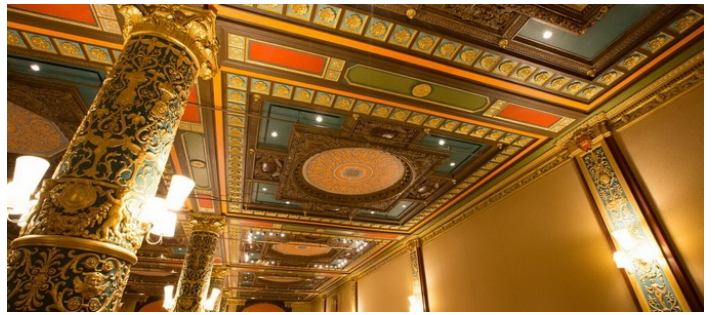

## Notes

Film friendly

Meticulously restored to original Neo-Renaissance splendor, this landmark venue is the place for your function. With over 9000 square feet, can accommodate large events and features great amenities including a modern gallery entrance, a ceremony and green (tea) room and a professionally equipped kitchen.

TEA ROOM