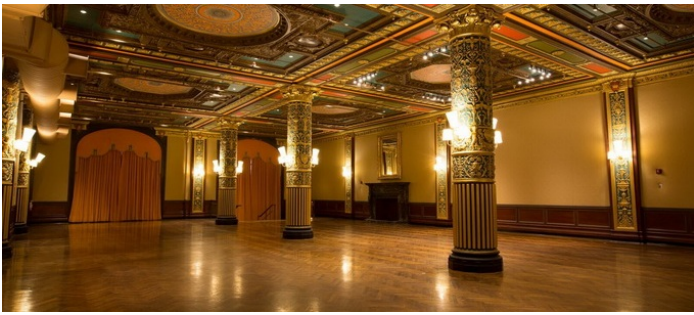

# Flatiron, Manhattan

 LOCATION

New York, NY 10016

 SPECS

9,000 sq ft

 TAGS

Ballroom, Colorful, Distressed Patina, Empty, Modern Contemporary, Ornate, Parquet, Raw Industrial, Traditional, Wood Floor

 CATEGORIES

\* In the Zone, Artist Studio / Gallery, Event Space, Lobby

## Notes

Film friendly

Meticulously restored to original Neo-Renaissance splendor, this landmark venue is the place for your function. With over 9000 square feet, can accommodate large events and features great amenities including a modern gallery entrance, a ceremony and green (tea) room and a professionally equipped kitchen.