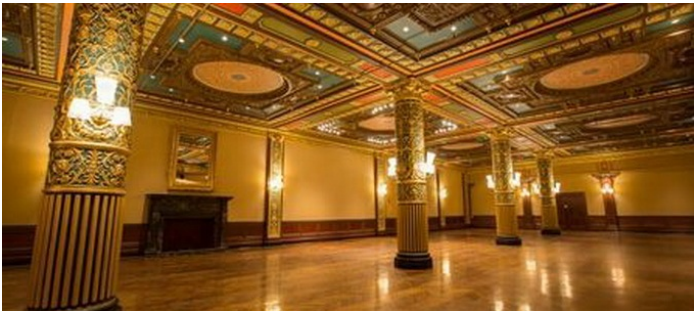

# Flatiron, Manhattan

 LOCATION

New York, NY 10016

 SPECS

9,000 sq ft

 TAGS

Ballroom, Colorful, Distressed Patina, Empty, Modern Contemporary, Ornate, Parquet, Raw Industrial, Traditional, Wood Floor

 CATEGORIES

## Notes

Film friendly

Meticulously restored to original Neo-Renaissance splendor, this landmark venue is the place for your function. With over 9000 square feet, can accommodate large events and features great amenities including a modern gallery entrance, a ceremony and green (tea) room and a professionally equipped kitchen.

TEA ROOM