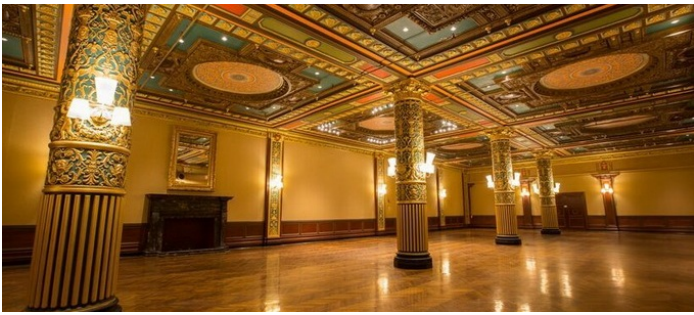

# Flatiron, Manhattan

 LOCATION

New York, NY 10016

 SPECS

9,000 sq ft

 TAGS

Ballroom, Colorful, Distressed Patina, Empty, Modern Contemporary, Ornate, Parquet, Raw Industrial, Traditional, Wood Floor

 CATEGORIES

## Notes

Film friendly

Meticulously restored to original Neo-Renaissance splendor, this landmark venue is the place for your function. With over 9000 square feet, can accommodate large events and features great amenities including a modern gallery entrance, a ceremony and green (tea) room and a professionally equipped kitchen.

TEA ROOM