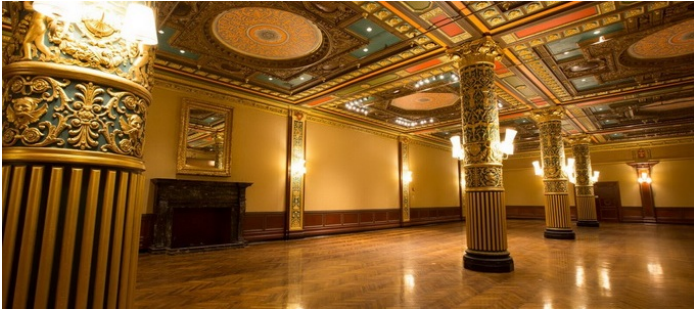

# Flatiron, Manhattan

 LOCATION

New York, NY 10016

 SPECS

9,000 sq ft

 TAGS

Ballroom, Colorful, Distressed Patina, Empty, Modern Contemporary, Ornate, Parquet, Raw Industrial, Traditional, Wood Floor

 CATEGORIES

\* In the Zone, Artist Studio / Gallery, Event Space, Lobby

## Notes

Film friendly

Meticulously restored to original Neo-Renaissance splendor, this landmark venue is the place for your function. With over 9000 square feet, can accommodate large events and features great amenities including a modern gallery entrance, a ceremony and green (tea) room and a professionally equipped kitchen.