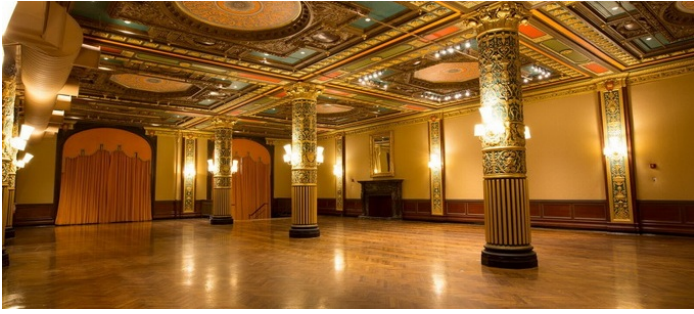

# Flatiron, Manhattan

 LOCATION

New York, NY 10016

 SPECS

9,000 sq ft

 TAGS

Ballroom, Colorful, Distressed Patina, Empty, Modern Contemporary, Ornate, Parquet, Raw Industrial, Traditional, Wood Floor

 CATEGORIES

\* In the Zone, Artist Studio / Gallery, Event Space, Lobby

## Notes

Film friendly

Meticulously restored to original Neo-Renaissance splendor, this landmark venue is the place for your function. With over 9000 square feet, can accommodate large events and features great amenities including a modern gallery entrance, a ceremony and green (tea) room and a professionally equipped kitchen.