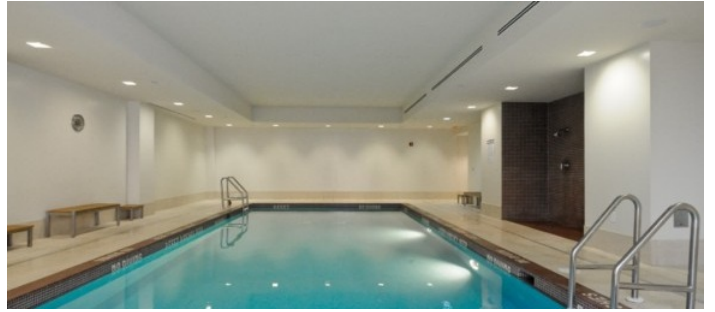

 TAGS

Exposed Beam, Jacuzzi, Modern Contemporary, Pool
Indoor, Sauna, Wood Floor

Notes

Film friendly

This location features a day spa, indoor pool, whirlpool, dining area, indoor theater, steam room, hot spa, locker room, weight room, chaise lounge chairs, recessed wood ceiling, fitness equipment, dance studio, daycare room, bar, natural wood

INDOOR POOL

WEIGHT ROOM

DANCE STUDIO + THEATRE ROOM + DAYCARE

LOBBY AREA