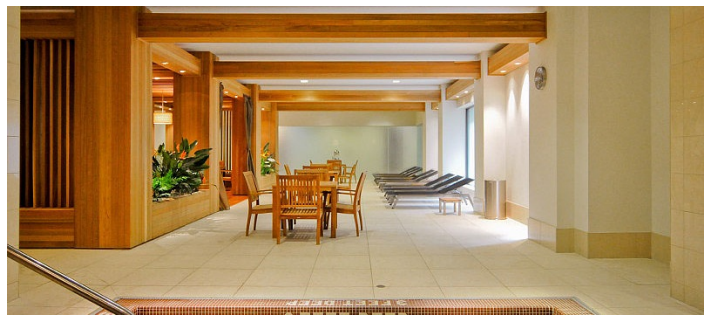

 TAGS

Exposed Beam, Jacuzzi, Modern Contemporary, Pool
Indoor, Sauna, Wood Floor

Notes

Film friendly

This location features a day spa, indoor pool, whirlpool, dining area, indoor theater, steam room, hot spa, locker room, weight room, chaise lounge chairs, recessed wood ceiling, fitness equipment, dance studio, daycare room, bar, natural wood

INDOOR POOL

WEIGHT ROOM

DANCE STUDIO + THEATRE ROOM + DAYCARE

LOBBY AREA