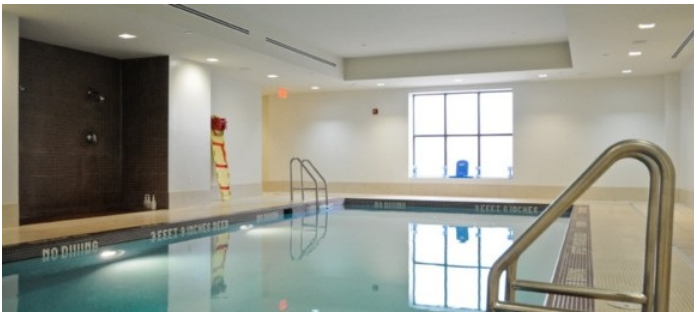

 TAGS

Exposed Beam, Jacuzzi, Modern Contemporary, Pool
Indoor, Sauna, Wood Floor

Notes

Film friendly

This location features a day spa, indoor pool, whirlpool, dining area, indoor theater, steam room, hot spa, locker room, weight room, chaise lounge chairs, recessed wood ceiling, fitness equipment, dance studio, daycare room, bar, natural wood

INDOOR POOL

WEIGHT ROOM

DANCE STUDIO + THEATRE ROOM + DAYCARE

LOBBY AREA