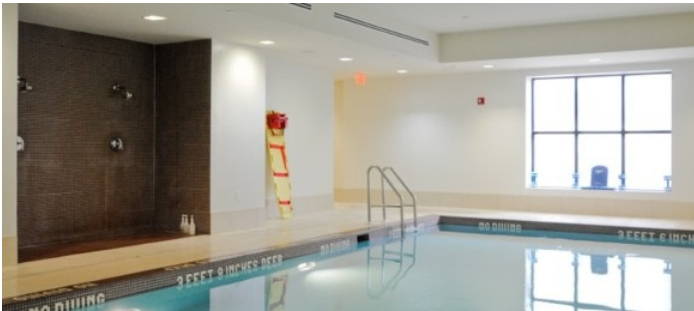

 TAGS

Exposed Beam, Jacuzzi, Modern Contemporary, Pool
Indoor, Sauna, Wood Floor

Notes

Film friendly

This location features a day spa, indoor pool, whirlpool, dining area, indoor theater, steam room, hot spa, locker room, weight room, chaise lounge chairs, recessed wood ceiling, fitness equipment, dance studio, daycare room, bar, natural wood

INDOOR POOL

WEIGHT ROOM

DANCE STUDIO + THEATRE ROOM + DAYCARE

LOBBY AREA