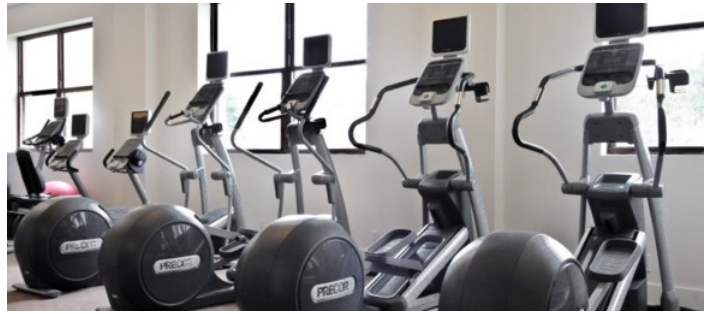

 TAGS

Exposed Beam, Jacuzzi, Modern Contemporary, Pool
Indoor, Sauna, Wood Floor

Notes

Film friendly

This location features a day spa, indoor pool, whirlpool, dining area, indoor theater, steam room, hot spa, locker room, weight room, chaise lounge chairs, recessed wood ceiling, fitness equipment, dance studio, daycare room, bar, natural wood

INDOOR POOL

WEIGHT ROOM

DANCE STUDIO + THEATRE ROOM + DAYCARE

LOBBY AREA