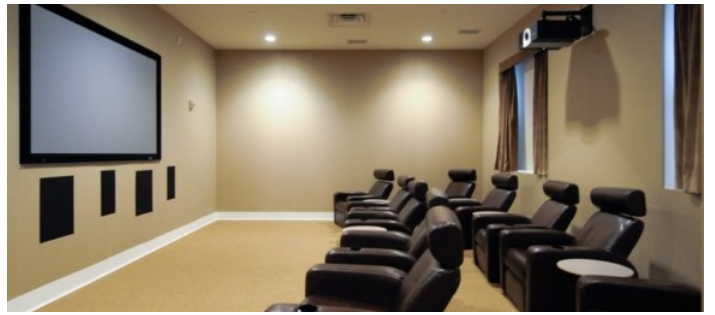

 TAGS

Exposed Beam, Jacuzzi, Modern Contemporary, Pool
Indoor, Sauna, Wood Floor

Notes

Film friendly

This location features a day spa, indoor pool, whirlpool, dining area, indoor theater, steam room, hot spa, locker room, weight room, chaise lounge chairs, recessed wood ceiling, fitness equipment, dance studio, daycare room, bar, natural wood

INDOOR POOL

WEIGHT ROOM

DANCE STUDIO + THEATRE ROOM + DAYCARE

LOBBY AREA