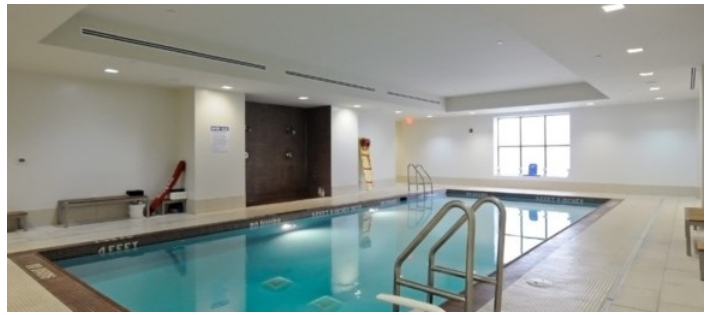

 TAGS

Exposed Beam, Jacuzzi, Modern Contemporary, Pool
Indoor, Sauna, Wood Floor

Notes

Film friendly

This location features a day spa, indoor pool, whirlpool, dining area, indoor theater, steam room, hot spa, locker room, weight room, chaise lounge chairs, recessed wood ceiling, fitness equipment, dance studio, daycare room, bar, natural wood

INDOOR POOL

WEIGHT ROOM

DANCE STUDIO + THEATRE ROOM + DAYCARE

LOBBY AREA