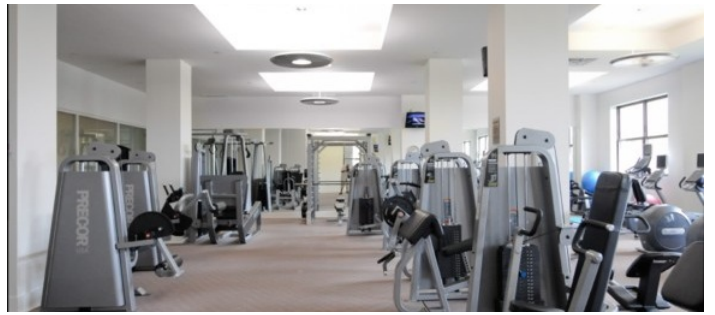

 TAGS

Exposed Beam, Jacuzzi, Modern Contemporary, Pool
Indoor, Sauna, Wood Floor

Notes

Film friendly

This location features a day spa, indoor pool, whirlpool, dining area, indoor theater, steam room, hot spa, locker room, weight room, chaise lounge chairs, recessed wood ceiling, fitness equipment, dance studio, daycare room, bar, natural wood

INDOOR POOL

WEIGHT ROOM

DANCE STUDIO + THEATRE ROOM + DAYCARE

LOBBY AREA