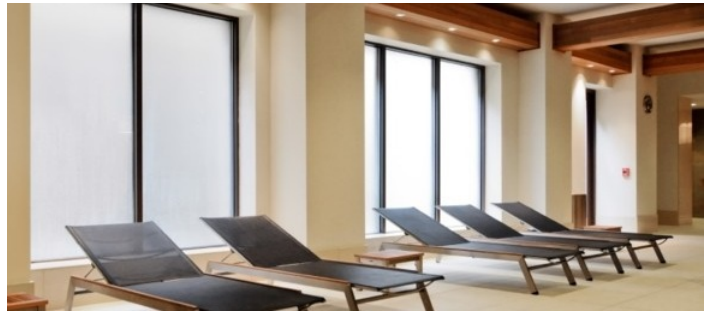

 TAGS

Exposed Beam, Jacuzzi, Modern Contemporary, Pool
Indoor, Sauna, Wood Floor

Notes

Film friendly

This location features a day spa, indoor pool, whirlpool, dining area, indoor theater, steam room, hot spa, locker room, weight room, chaise lounge chairs, recessed wood ceiling, fitness equipment, dance studio, daycare room, bar, natural wood

INDOOR POOL

WEIGHT ROOM

DANCE STUDIO + THEATRE ROOM + DAYCARE

LOBBY AREA