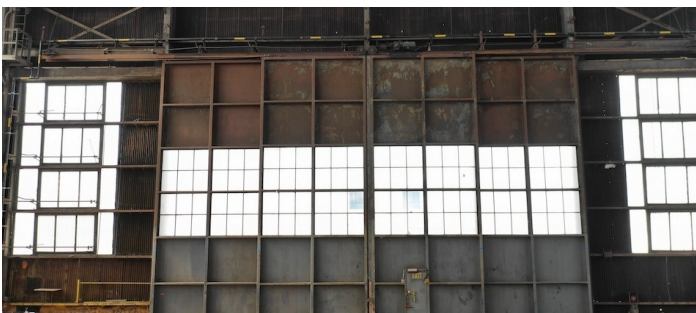

8260

Navy Yard, Brooklyn

LOCATION

Brooklyn, NY 11205

SPECS

45,000 sq ft

TAGS

Distressed Patina, Empty, Exposed Beam, Exposed Brick, Floor to Ceiling Windows, Garage, Raw Industrial, Staircase

CATEGORIES

* In the Zone, Event Space, Warehouse / Factory / Industrial

Notes

Film friendly industrial warehouse in Brooklyn Navy Yard.

Restrictions:

Need a location van for all shoots.

Must supply your own generator (no heat, no electricity (some buildings have power & need extension cords), no air conditioning, no bathrooms, no running water).

WAREHOUSE INTERIOR - OLDER PHOTOS