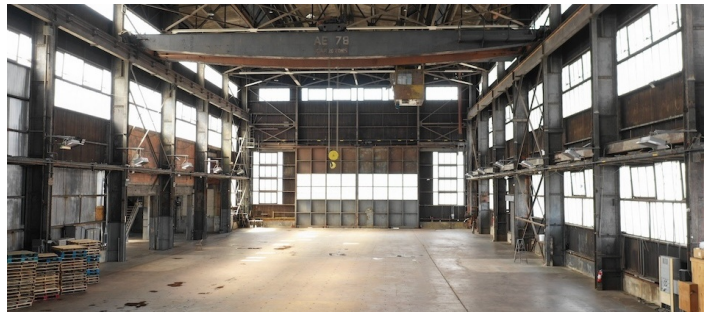

8260

Navy Yard, Brooklyn

LOCATION

Brooklyn, NY 11205

SPECS

45,000 sq ft

TAGS

Distressed Patina, Empty, Exposed Beam, Exposed Brick, Floor to Ceiling Windows, Garage, Raw Industrial, Staircase

CATEGORIES

* In the Zone, Event Space, Warehouse / Factory / Industrial

Notes

Film friendly industrial warehouse in Brooklyn Navy Yard.

Restrictions:

Need a location van for all shoots.

Must supply your own generator (no heat, no electricity (some buildings have power & need extension cords), no air conditioning, no bathrooms, no running water).

WAREHOUSE INTERIOR - OLDER PHOTOS