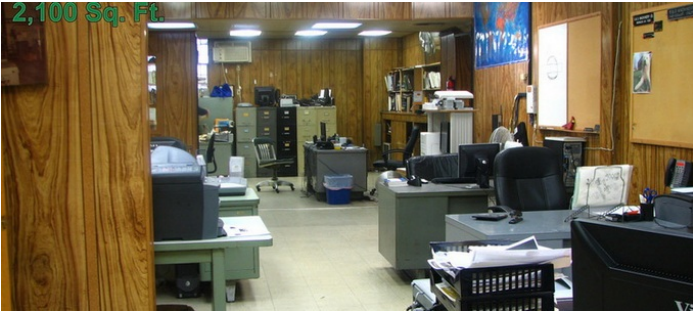

Studio E - 27,000 sq ft

CATEGORIES

* In the Zone, Event Space, Office, Studio, Warehouse
Factory / Industrial

Notes

Amazing industrial studios, offices from the 1930s with wood paneling. Studios not all at same location (on different streets).

Film friendly

Restrictions:

Each studio requires a different fee

Does not hold dates, first come first serve

STUDIO B - 12,000 SQ FT

2,100 Sq. Ft.

Studio B Office

Room 1
16' X 19'
300 Sq. Ft.