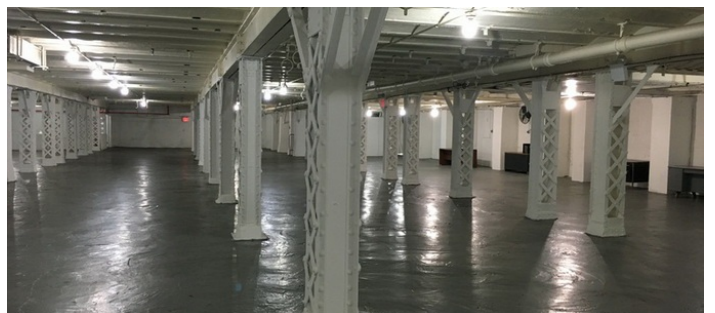

STUDIO A - 12,880 SF FT - VIEW FULL DETAILS BELOW

LOCATION

Brooklyn, NY 11232

TAGS

Empty, Raw Industrial

SPECS

Studio A - 12,880 sq ft

Studio B - 12,000 sq ft

Studio E - 27,000 sq ft

CATEGORIES

* In the Zone, Event Space, Office, Studio, Warehouse
Factory / Industrial

Notes

Amazing industrial studios, offices from the 1930s with wood paneling. Studios not all at same location (on different streets).

Film friendly

Restrictions:

Each studio requires a different fee

Does not hold dates, first come first serve

STUDIO B - 12,000 SQ FT

2,100 Sq. Ft.

Studio B Office

Room 1
16' X 19'
300 Sq. Ft.