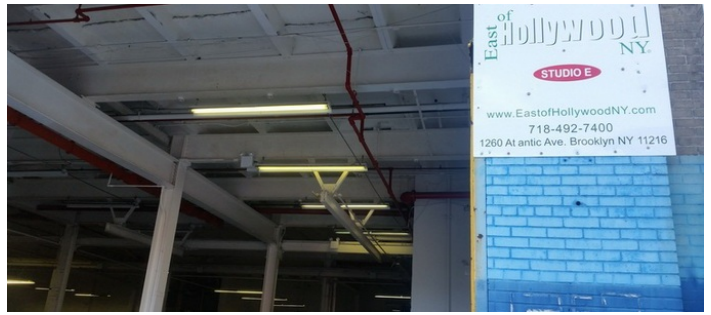

Atlantic Avenue 2nd Floor