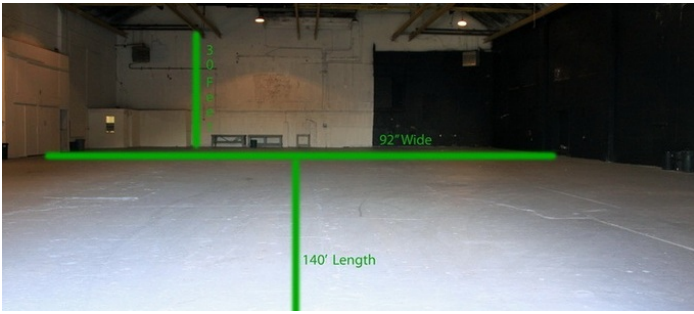

STUDIO A - 12,880 SF FT - VIEW FULL DETAILS BELOW

LOCATION

Brooklyn, NY 11232

TAGS

Empty, Raw Industrial

SPECS

Studio A - 12,880 sq ft

Studio B - 12,000 sq ft

Studio E - 27,000 sq ft

CATEGORIES

* In the Zone, Event Space, Office, Studio, Warehouse
Factory / Industrial

Notes

Amazing industrial studios, offices from the 1930s with wood paneling. Studios not all at same location (on different streets).

Film friendly

Restrictions:

Each studio requires a different fee

Does not hold dates, first come first serve

STUDIO B - 12,000 SQ FT

2,100 Sq. Ft.

Studio B Office

Room 1
16' X 19'
300 Sq. Ft.