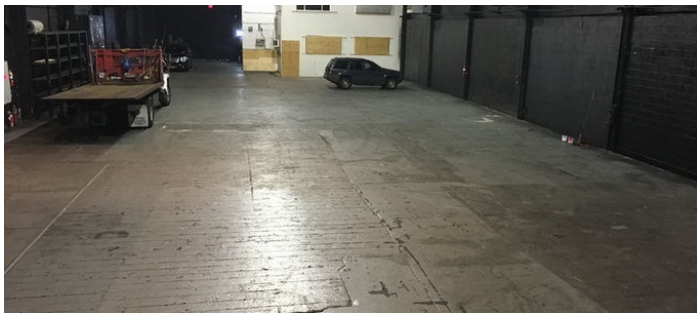

STUDIO A - 12,880 SF FT - VIEW FULL DETAILS BELOW

LOCATION

Brooklyn, NY 11232

TAGS

Empty, Raw Industrial

SPECS

Studio A - 12,880 sq ft

Studio B - 12,000 sq ft

Studio E - 27,000 sq ft

CATEGORIES

* In the Zone, Event Space, Office, Studio, Warehouse
Factory / Industrial

Notes

Amazing industrial studios, offices from the 1930s with wood paneling. Studios not all at same location (on different streets).

Film friendly

Restrictions:

Each studio requires a different fee

Does not hold dates, first come first serve

STUDIO B - 12,000 SQ FT

2,100 Sq. Ft.

Studio B Office

Room 1
16' X 19'
300 Sq. Ft.