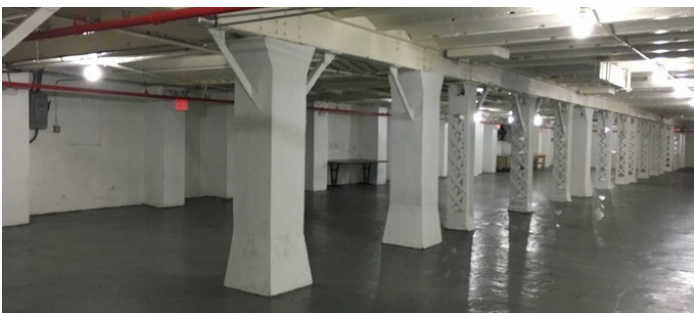

STUDIO A - 12,880 SF FT - VIEW FULL DETAILS BELOW

LOCATION

Brooklyn, NY 11232

TAGS

Empty, Raw Industrial

SPECS

Studio A - 12,880 sq ft

Studio B - 12,000 sq ft

Studio E - 27,000 sq ft

CATEGORIES

* In the Zone, Event Space, Office, Studio, Warehouse
Factory / Industrial

Notes

Amazing industrial studios, offices from the 1930s with wood paneling. Studios not all at same location (on different streets).

Film friendly

Restrictions:

Each studio requires a different fee

Does not hold dates, first come first serve

STUDIO B - 12,000 SQ FT

2,100 Sq. Ft.

Studio B Office

Room 1
16' X 19'
300 Sq. Ft.