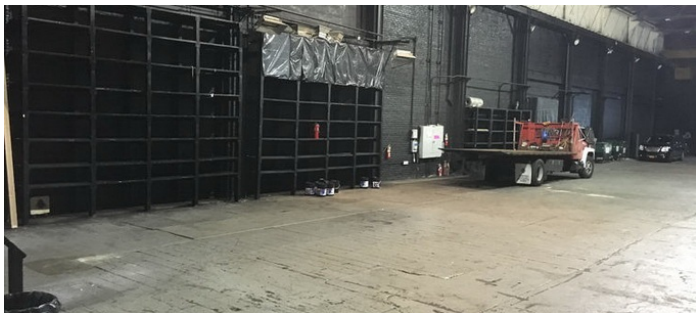

STUDIO A - 12,880 SF FT - VIEW FULL DETAILS BELOW

LOCATION

Brooklyn, NY 11232

TAGS

Empty, Raw Industrial

SPECS

Studio A - 12,880 sq ft

Studio B - 12,000 sq ft

Studio E - 27,000 sq ft

CATEGORIES

* In the Zone, Event Space, Office, Studio, Warehouse
Factory / Industrial

Notes

Amazing industrial studios, offices from the 1930s with wood paneling. Studios not all at same location (on different streets).

Film friendly

Restrictions:

Each studio requires a different fee

Does not hold dates, first come first serve

STUDIO B - 12,000 SQ FT

2,100 Sq. Ft.

Studio B Office

Room 1
16' X 19'
300 Sq. Ft.