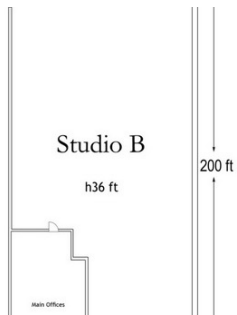

STUDIO A - 12,880 SF FT - VIEW FULL DETAILS BELOW

LOCATION

Brooklyn, NY 11232

TAGS

Empty, Raw Industrial

SPECS

Studio A - 12,880 sq ft

Studio B - 12,000 sq ft

Studio E - 27,000 sq ft

CATEGORIES

* In the Zone, Event Space, Office, Studio, Warehouse
Factory / Industrial

Notes

Amazing industrial studios, offices from the 1930s with wood paneling. Studios not all at same location (on different streets).

Film friendly

Restrictions:

Each studio requires a different fee

Does not hold dates, first come first serve

STUDIO B - 12,000 SQ FT

2,100 Sq. Ft.

Studio B Office

Room 1
16' X 19'
300 Sq. Ft.

Room 2
26' X 18'
468 Sq. Ft.

Room - 2
15' X 15'
225 Sq. Ft.

STUDIO E - 27,000 SQ FT

Atlantic Avenue 1st Floor

Atlantic Avenue 2nd Floor