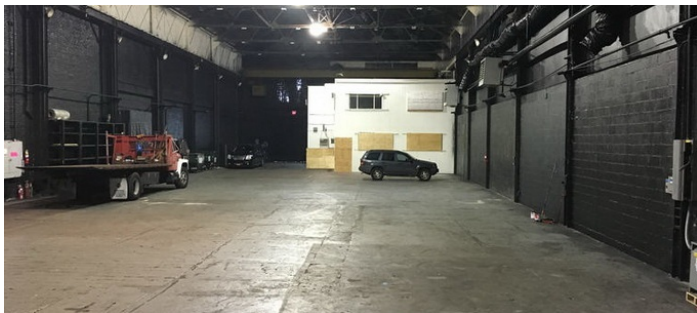

STUDIO A - 12,880 SF FT - VIEW FULL DETAILS BELOW

LOCATION

Brooklyn, NY 11232

TAGS

Empty, Raw Industrial

SPECS

Studio A - 12,880 sq ft

Studio B - 12,000 sq ft

Studio E - 27,000 sq ft

CATEGORIES

* In the Zone, Event Space, Office, Studio, Warehouse
Factory / Industrial

Notes

Amazing industrial studios, offices from the 1930s with wood paneling. Studios not all at same location (on different streets).

Film friendly

Restrictions:

Each studio requires a different fee

Does not hold dates, first come first serve

STUDIO B - 12,000 SQ FT

2,100 Sq. Ft.

Studio B Office

Room 1
16' X 19'
300 Sq. Ft.