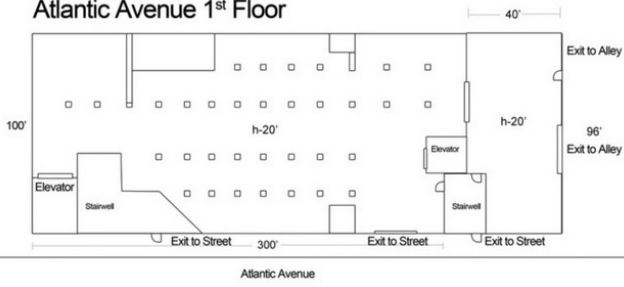

STUDIO A - 12,880 SF FT - VIEW FULL DETAILS BELOW

LOCATION

Brooklyn, NY 11232

TAGS

Empty, Raw Industrial

SPECS

Studio A - 12,880 sq ft

Studio B - 12,000 sq ft

Studio E - 27,000 sq ft

CATEGORIES

* In the Zone, Event Space, Office, Studio, Warehouse
Factory / Industrial

Notes

Amazing industrial studios, offices from the 1930s with wood paneling. Studios not all at same location (on different streets).

Film friendly

Restrictions:

Each studio requires a different fee

Does not hold dates, first come first serve

STUDIO B - 12,000 SQ FT

2,100 Sq. Ft.

Studio B Office

Room 1
16' X 19'
300 Sq. Ft.

Room 2
26' X 18'
468 Sq. Ft.

Room - 2
15' X 15'
225 Sq. Ft.

STUDIO E - 27,000 SQ FT

Atlantic Avenue 1st Floor

Atlantic Avenue 2nd Floor