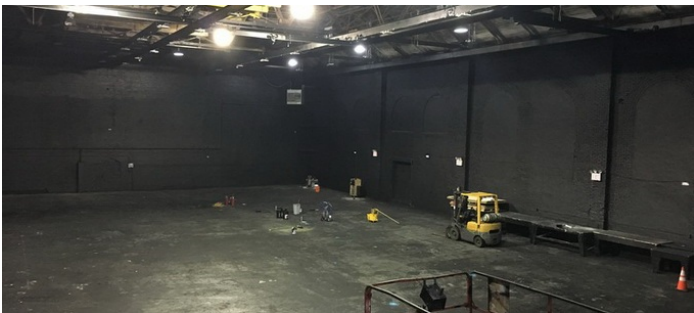

STUDIO A - 12,880 SF FT - VIEW FULL DETAILS BELOW

LOCATION

Brooklyn, NY 11232

TAGS

Empty, Raw Industrial

SPECS

Studio A - 12,880 sq ft

Studio B - 12,000 sq ft

Studio E - 27,000 sq ft

CATEGORIES

* In the Zone, Event Space, Office, Studio, Warehouse
Factory / Industrial

Notes

Amazing industrial studios, offices from the 1930s with wood paneling. Studios not all at same location (on different streets).

Film friendly

Restrictions:

Each studio requires a different fee

Does not hold dates, first come first serve

STUDIO B - 12,000 SQ FT

2,100 Sq. Ft.

Studio B Office

Room 1
16' X 19'
300 Sq. Ft.