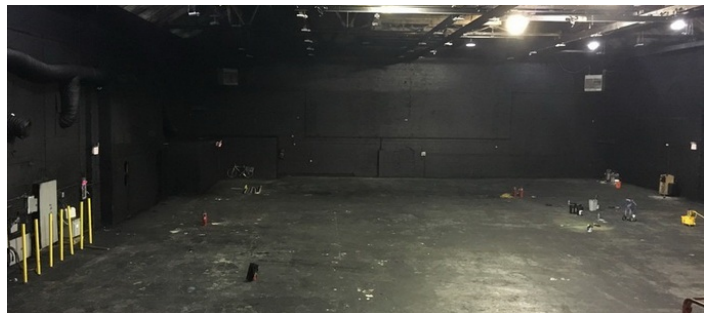

STUDIO A - 12,880 SF FT - VIEW FULL DETAILS BELOW

LOCATION

Brooklyn, NY 11232

TAGS

Empty, Raw Industrial

SPECS

Studio A - 12,880 sq ft

Studio B - 12,000 sq ft

Studio E - 27,000 sq ft

CATEGORIES

* In the Zone, Event Space, Office, Studio, Warehouse
Factory / Industrial

Notes

Amazing industrial studios, offices from the 1930s with wood paneling. Studios not all at same location (on different streets).

Film friendly

Restrictions:

Each studio requires a different fee

Does not hold dates, first come first serve

STUDIO B - 12,000 SQ FT

2,100 Sq. Ft.

Studio B Office

Room 1
16' X 19'
300 Sq. Ft.