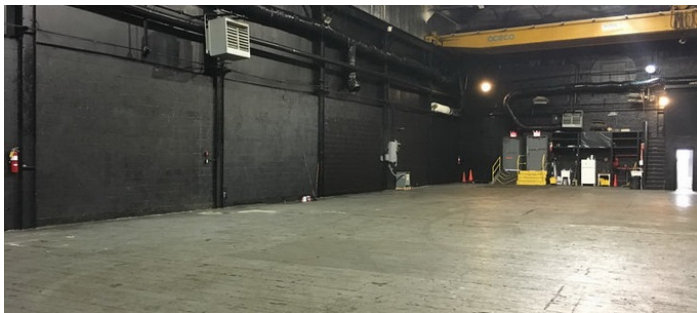

STUDIO A - 12,880 SF FT - VIEW FULL DETAILS BELOW

LOCATION

Brooklyn, NY 11232

TAGS

Empty, Raw Industrial

SPECS

Studio A - 12,880 sq ft

Studio B - 12,000 sq ft

Studio E - 27,000 sq ft

CATEGORIES

* In the Zone, Event Space, Office, Studio, Warehouse
Factory / Industrial

Notes

Amazing industrial studios, offices from the 1930s with wood paneling. Studios not all at same location (on different streets).

Film friendly

Restrictions:

Each studio requires a different fee

Does not hold dates, first come first serve

STUDIO B - 12,000 SQ FT

2,100 Sq. Ft.

Studio B Office

Room 1
16' X 19'
300 Sq. Ft.