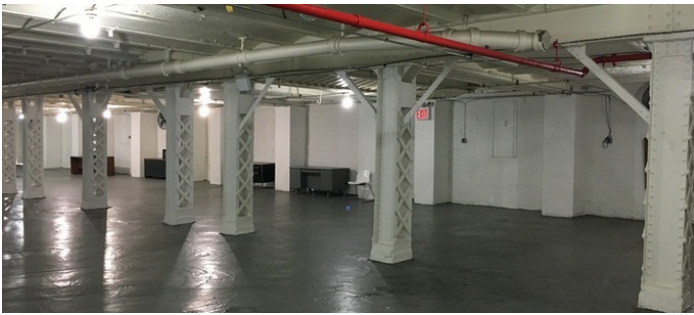

STUDIO A - 12,880 SF FT - VIEW FULL DETAILS BELOW

LOCATION

Brooklyn, NY 11232

TAGS

Empty, Raw Industrial

SPECS

Studio A - 12,880 sq ft

Studio B - 12,000 sq ft

Studio E - 27,000 sq ft

CATEGORIES

* In the Zone, Event Space, Office, Studio, Warehouse
Factory / Industrial

Notes

Amazing industrial studios, offices from the 1930s with wood paneling. Studios not all at same location (on different streets).

Film friendly

Restrictions:

Each studio requires a different fee

Does not hold dates, first come first serve

STUDIO B - 12,000 SQ FT

2,100 Sq. Ft.

Studio B Office

Room 1
16' X 19'
300 Sq. Ft.