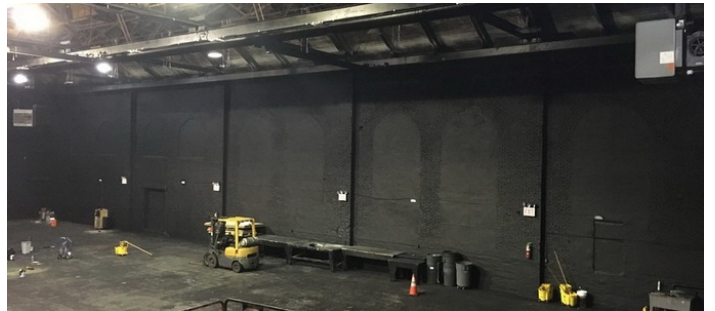

STUDIO A - 12,880 SF FT - VIEW FULL DETAILS BELOW

LOCATION

Brooklyn, NY 11232

TAGS

Empty, Raw Industrial

SPECS

Studio A - 12,880 sq ft

Studio B - 12,000 sq ft

Studio E - 27,000 sq ft

CATEGORIES

* In the Zone, Event Space, Office, Studio, Warehouse
Factory / Industrial

Notes

Amazing industrial studios, offices from the 1930s with wood paneling. Studios not all at same location (on different streets).

Film friendly

Restrictions:

Each studio requires a different fee

Does not hold dates, first come first serve

STUDIO B - 12,000 SQ FT

2,100 Sq. Ft.

Studio B Office

Room 1
16' X 19'
300 Sq. Ft.