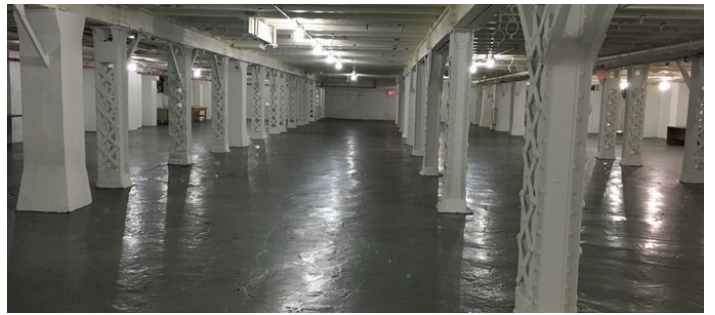

STUDIO A - 12,880 SF FT - VIEW FULL DETAILS BELOW

LOCATION

Brooklyn, NY 11232

TAGS

Empty, Raw Industrial

SPECS

Studio A - 12,880 sq ft

Studio B - 12,000 sq ft

Studio E - 27,000 sq ft

CATEGORIES

* In the Zone, Event Space, Office, Studio, Warehouse
Factory / Industrial

Notes

Amazing industrial studios, offices from the 1930s with wood paneling. Studios not all at same location (on different streets).

Film friendly

Restrictions:

Each studio requires a different fee

Does not hold dates, first come first serve

STUDIO B - 12,000 SQ FT

2,100 Sq. Ft.

Studio B Office

Room 1
16' X 19'
300 Sq. Ft.