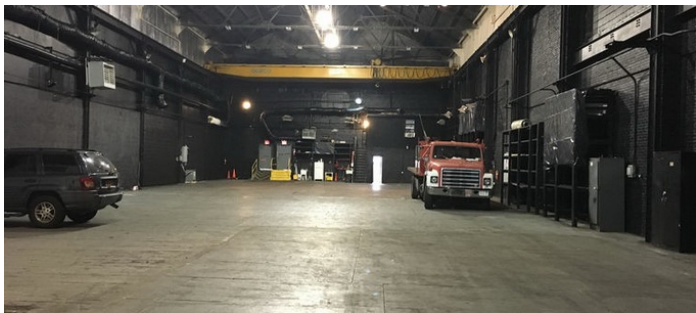

STUDIO A - 12,880 SF FT - VIEW FULL DETAILS BELOW

LOCATION

Brooklyn, NY 11232

TAGS

Empty, Raw Industrial

SPECS

Studio A - 12,880 sq ft

Studio B - 12,000 sq ft

Studio E - 27,000 sq ft

CATEGORIES

* In the Zone, Event Space, Office, Studio, Warehouse
Factory / Industrial

Notes

Amazing industrial studios, offices from the 1930s with wood paneling. Studios not all at same location (on different streets).

Film friendly

Restrictions:

Each studio requires a different fee

Does not hold dates, first come first serve

STUDIO B - 12,000 SQ FT

2,100 Sq. Ft.

Studio B Office

Room 1
16' X 19'
300 Sq. Ft.