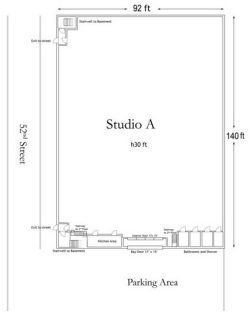

STUDIO A - 12,880 SF FT - VIEW FULL DETAILS BELOW

LOCATION

Brooklyn, NY 11232

TAGS

Empty, Raw Industrial

SPECS

Studio A - 12,880 sq ft

Studio B - 12,000 sq ft

Studio E - 27,000 sq ft

CATEGORIES

* In the Zone, Event Space, Office, Studio, Warehouse
Factory / Industrial

Notes

Amazing industrial studios, offices from the 1930s with wood paneling. Studios not all at same location (on different streets).

Film friendly

Restrictions:

Each studio requires a different fee

Does not hold dates, first come first serve

STUDIO B - 12,000 SQ FT

2,100 Sq. Ft.

Studio B Office

Room 1
16' X 19'
300 Sq. Ft.

Room 2
26' X 18'
468 Sq. Ft.

Room - 2
15' X 15'
225 Sq. Ft.

STUDIO E - 27,000 SQ FT

Atlantic Avenue 1st Floor

Atlantic Avenue 2nd Floor