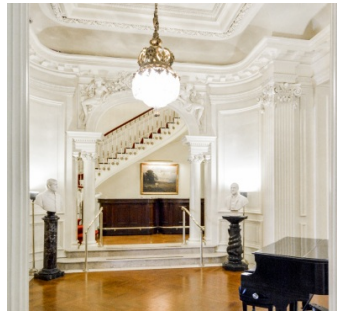

9035

Upper East Side, Manhattan

 LOCATION

New York, NY 10021

 CATEGORIES

* In the Zone, Club / Society, Mansion

 TAGS

Ballroom, Carpet, Classic Grand, Fireplace, Historic, Library Room, Living Room, Ornate, Parquet, Piano, Staircase, Traditional, Wood Floor

Dress code - no jeans, no sneakers and other restrictions apply, this is a private club

First floor dining room very hard to clear and often not available. Wedgewood dining room usually only available for partial days, hard to clear

Detailed crown molding, columns, parquet floors, statues, art, built-in bookshelves, tall windows, detailed ceilings, ballroom, chandeliers, colorful, arched doorway, table and chairs for events, directors room