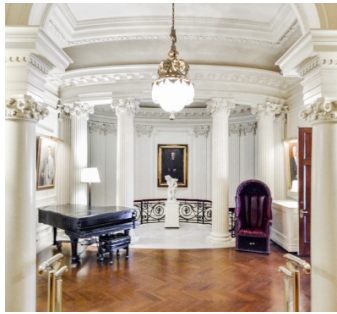

9035

Upper East Side, Manhattan

 LOCATION

New York, NY 10021

 CATEGORIES

* In the Zone, Club / Society, Mansion

 TAGS

Ballroom, Carpet, Classic Grand, Fireplace, Historic, Library Room, Living Room, Ornate, Parquet, Piano, Staircase, Traditional, Wood Floor

Dress code - no jeans, no sneakers and other restrictions apply, this is a private club

First floor dining room very hard to clear and often not available. Wedgewood dining room usually only available for partial days, hard to clear

Detailed crown molding, columns, parquet floors, statues, art, built-in bookshelves, tall windows, detailed ceilings, ballroom, chandeliers, colorful, arched doorway, table and chairs for events, directors room