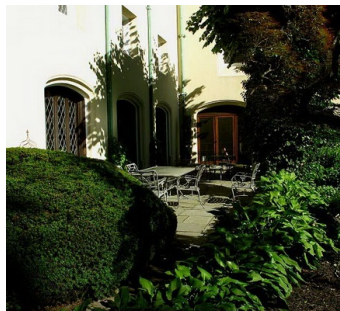

Backyard Lawn, Bedroom, Clawfoot Tub, Fence, Fireplace, Garden, Hammock, Living Room, Pool Outdoor, Stained Glass, Staircase, Staircase Ext, Terrace Patio, Traditional, Wood Floor

## Notes

Film friendly

1915 French chateau style mansion

No parking in drive with RV, etc. all must park on street and permits will be required

Large yard, crown molding, colorful, dining room, wallpaper, chandelier