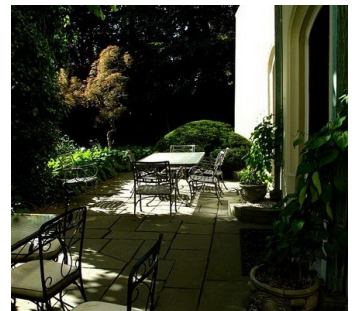

Backyard Lawn, Bedroom, Clawfoot Tub, Fence, Fireplace, Garden, Hammock, Living Room, Pool Outdoor, Stained Glass, Staircase, Staircase Ext, Terrace Patio, Traditional, Wood Floor

## Notes

Film friendly

1915 French chateau style mansion

No parking in drive with RV, etc. all must park on street and permits will be required

Large yard, crown molding, colorful, dining room, wallpaper, chandelier

POOL + LAWN + GARDEN