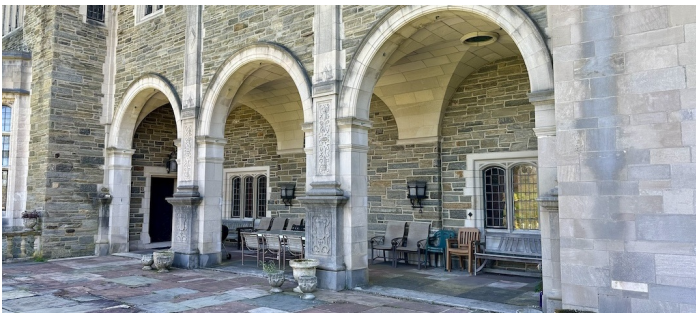

Notes

Film friendly - Fees vary according to areas used.

Scouting recommended.

117 Acres stone mansion with wrought iron gate entrance, staircase, arched doorways, detailed ceilings, wood walls, living quarters, chapels, gardens, cottage, library, pond, beach 400 yards from the mansion, picnic area, vineyards, greenhouse, lawns and wooded areas.

Most of the ivy from the house has been removed

No holds, first come first serve

POND

BEACH

BEACH PICNIC AREA

LIBRARY BUILDING - INTERIOR (INCLUDES CHAPEL, LIVING QUARTERS)

TRAILER HOME + TERRACE