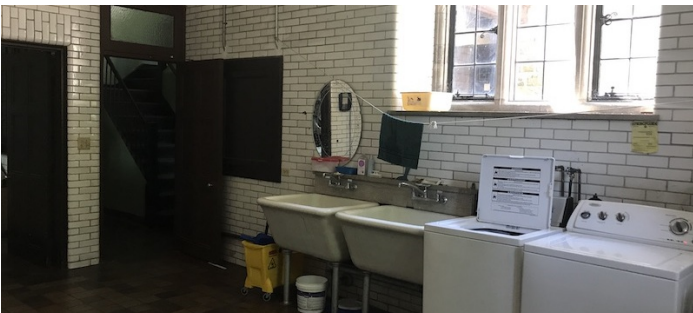

Notes

Film friendly - Fees vary according to areas used.

Scouting recommended.

117 Acres stone mansion with wrought iron gate entrance, staircase, arched doorways, detailed ceilings, wood walls, living quarters, chapels, gardens, cottage, library, pond, beach 400 yards from the mansion, picnic area, vineyards, greenhouse, lawns and wooded areas.

Most of the ivy from the house has been removed

No holds, first come first serve

POND

BEACH

BEACH PICNIC AREA

LIBRARY BUILDING - INTERIOR (INCLUDES CHAPEL, LIVING QUARTERS)

TRAILER HOME + TERRACE