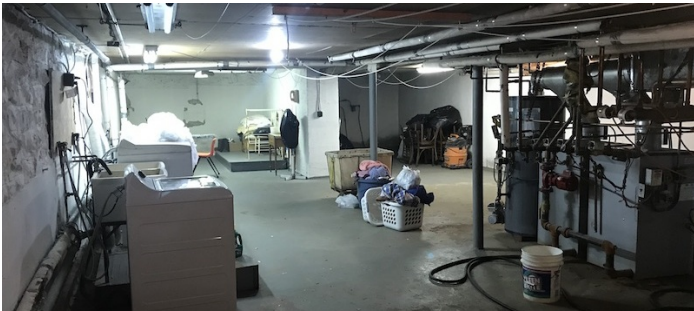

Notes

Film friendly - Fees vary according to areas used.

Scouting recommended.

117 Acres stone mansion with wrought iron gate entrance, staircase, arched doorways, detailed ceilings, wood walls, living quarters, chapels, gardens, cottage, library, pond, beach 400 yards from the mansion, picnic area, vineyards, greenhouse, lawns and wooded areas.

Most of the ivy from the house has been removed

No holds, first come first serve

POND

BEACH

BEACH PICNIC AREA

LIBRARY BUILDING - INTERIOR (INCLUDES CHAPEL, LIVING QUARTERS)

TRAILER HOME + TERRACE