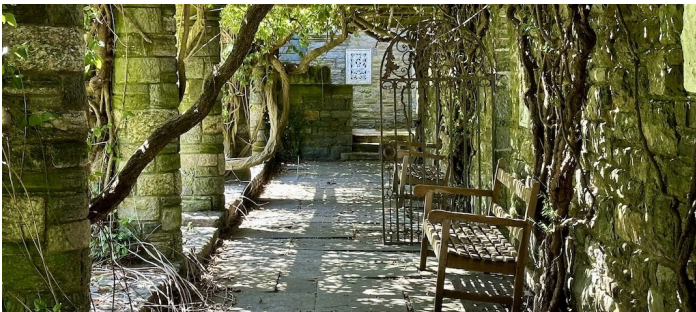

 TAGS

Airstream Trailer, Backyard Lawn, Balcony, Barn, Basketball, Bathroom, Bay Window, Beach, Bedroom, Billiard Table, Distressed Patina, Fields, Fireplace, Garage, Garden, Greenhouse, Hammock, Kitchen, Lake or Pond, Laundry Room, Library Room, Living Room, Ocean or Bay, Parquet, Piano, Porch, Stained Glass, Staircase, Staircase Ext, Stone Wall, Terrace Patio, Traditional, Tudor, Water View, Wood Floor, Woods

Notes

Film friendly - Fees vary according to areas used.

Scouting recommended.

117 Acres stone mansion with wrought iron gate entrance, staircase, arched doorways, detailed ceilings, wood walls, living quarters, chapels, gardens, cottage, library, pond, beach 400 yards from the mansion, picnic area, vineyards, greenhouse, lawns and wooded areas.

Most of the ivy from the house has been removed

No holds, first come first serve

POND

BEACH

BEACH PICNIC AREA

LIBRARY BUILDING - INTERIOR (INCLUDES CHAPEL, LIVING QUARTERS)

TRAILER HOME + TERRACE