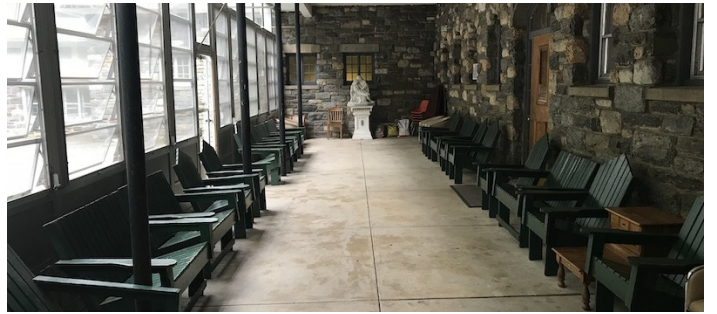

 TAGS

Airstream Trailer, Backyard Lawn, Balcony, Barn, Basketball, Bathroom, Bay Window, Beach, Bedroom, Billiard Table, Distressed Patina, Fields, Fireplace, Garage, Garden, Greenhouse, Hammock, Kitchen, Lake or Pond, Laundry Room, Library Room, Living Room, Ocean or Bay, Parquet, Piano, Porch, Stained Glass, Staircase, Staircase Ext, Stone Wall, Terrace Patio, Traditional, Tudor, Water View, Wood Floor, Woods

Notes

Film friendly - Fees vary according to areas used.

Scouting recommended.

117 Acres stone mansion with wrought iron gate entrance, staircase, arched doorways, detailed ceilings, wood walls, living quarters, chapels, gardens, cottage, library, pond, beach 400 yards from the mansion, picnic area, vineyards, greenhouse, lawns and wooded areas.

Most of the ivy from the house has been removed

No holds, first come first serve

POND

BEACH

BEACH PICNIC AREA

LIBRARY BUILDING - INTERIOR (INCLUDES CHAPEL, LIVING QUARTERS)

TRAILER HOME + TERRACE