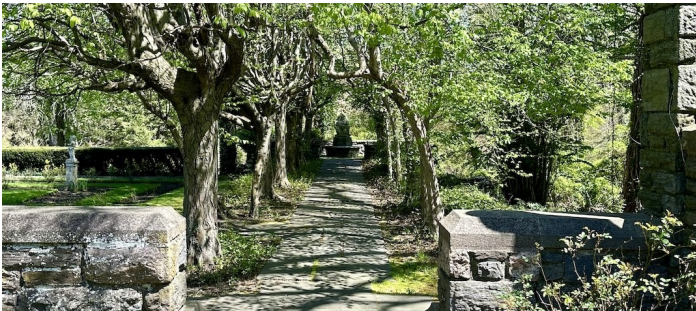

 TAGS

Airstream Trailer, Backyard Lawn, Balcony, Barn, Basketball, Bathroom, Bay Window, Beach, Bedroom, Billiard Table, Distressed Patina, Fields, Fireplace, Garage, Garden, Greenhouse, Hammock, Kitchen, Lake or Pond, Laundry Room, Library Room, Living Room, Ocean or Bay, Parquet, Piano, Porch, Stained Glass, Staircase, Staircase Ext, Stone Wall, Terrace Patio, Traditional, Tudor, Water View, Wood Floor, Woods

Notes

Film friendly - Fees vary according to areas used.

Scouting recommended.

117 Acres stone mansion with wrought iron gate entrance, staircase, arched doorways, detailed ceilings, wood walls, living quarters, chapels, gardens, cottage, library, pond, beach 400 yards from the mansion, picnic area, vineyards, greenhouse, lawns and wooded areas.

Most of the ivy from the house has been removed

No holds, first come first serve

POND

BEACH

BEACH PICNIC AREA

LIBRARY BUILDING - INTERIOR (INCLUDES CHAPEL, LIVING QUARTERS)

TRAILER HOME + TERRACE