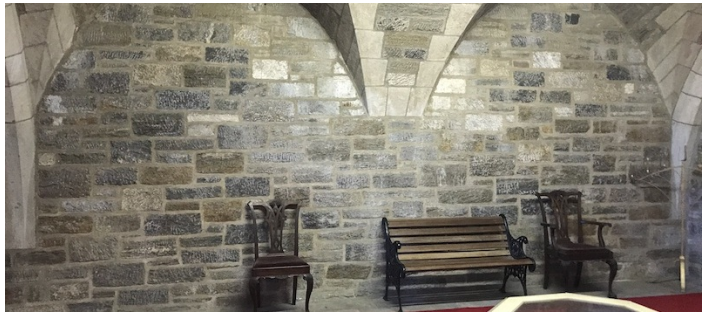

Notes

Film friendly - Fees vary according to areas used.

Scouting recommended.

117 Acres stone mansion with wrought iron gate entrance, staircase, arched doorways, detailed ceilings, wood walls, living quarters, chapels, gardens, cottage, library, pond, beach 400 yards from the mansion, picnic area, vineyards, greenhouse, lawns and wooded areas.

Most of the ivy from the house has been removed

No holds, first come first serve

POND

BEACH

BEACH PICNIC AREA

LIBRARY BUILDING - INTERIOR (INCLUDES CHAPEL, LIVING QUARTERS)

TRAILER HOME + TERRACE