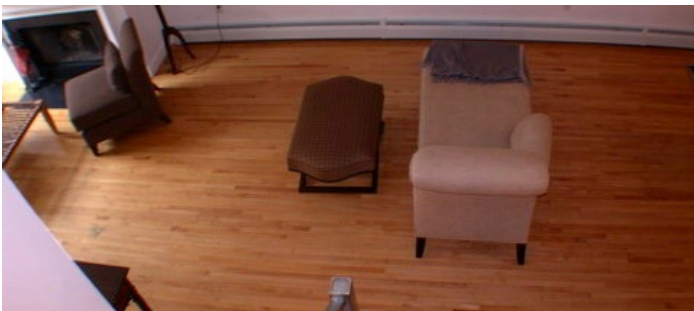

White walls, large glass paned windows, fireplace, light wood floors, tan walls, white kitchen, silver appliances, track lighting, built in bookshelves, terrace, carriage house, carport, fire escape, silver tar roof, stoop

CARRIAGE HOUSE - VIEW DETAILS BELOW

Notes

The Carriage house is not always available for shoot - has 2 floors raw and industrial and is used as artist studio (sometimes rented out by artist)

ROOF TOP