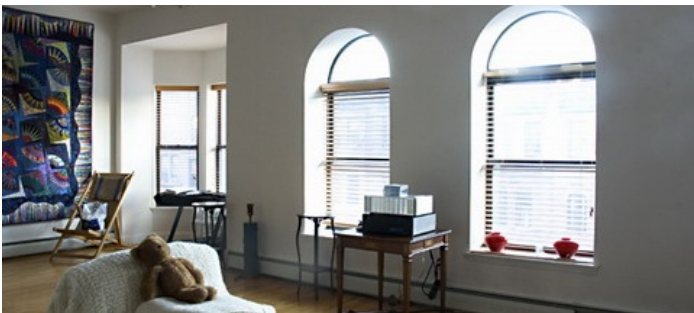

## Notes

Film friendly

No elevator, 3 floors plus: cellar (not pictured), garden, deck, rooftop, carriage house out back

The Carriage house is not always available for shoot - has 2 floors raw and industrial and is used as artist studio (sometimes rented out by artist)

White walls, large glass paned windows, fireplace, light wood floors, tan walls, white kitchen, silver appliances, track lighting, built in bookshelves, terrace, carriage house, carport, fire escape, silver tar roof, stoop