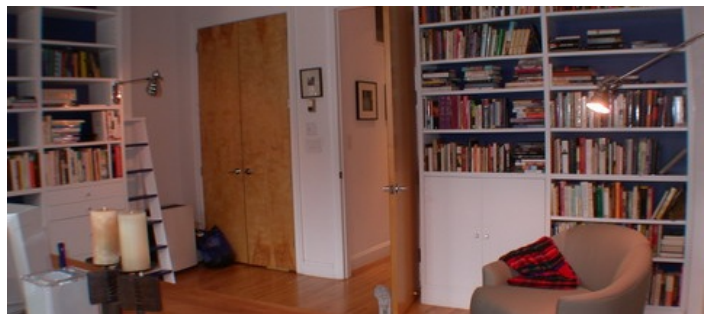

White walls, large glass paned windows, fireplace, light wood floors, tan walls, white kitchen, silver appliances, track lighting, built in bookshelves, terrace, carriage house, carport, fire escape, silver tar roof, stoop

CARRIAGE HOUSE - VIEW DETAILS BELOW

Notes

The Carriage house is not always available for shoot - has 2 floors raw and industrial and is used as artist studio (sometimes rented out by artist)

ROOF TOP