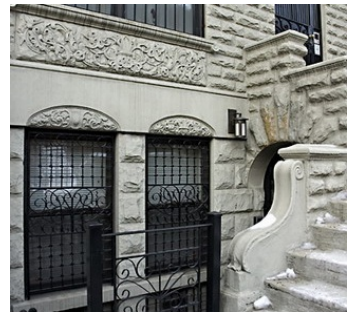

# Harlem, Manhattan

 LOCATION

New York, NY 10031

 CATEGORIES

\* In the Zone, Apartment, Brownstone, Carriage House, Roof Top, Townhouse

 TAGS

Bathroom, Bedroom, Deck, Distressed Patina, Exposed Brick, Fireplace, Garden, Kitchen, Library Room, Living Room, Modern Contemporary, Raw Industrial, Rooftop, Staircase, Staircase Ext, Stoop, Terrace Patio, Wood Floor

## Notes

Film friendly

No elevator, 3 floors plus: cellar (not pictured), garden, deck, rooftop, carriage house out back

The Carriage house is not always available for shoot - has 2 floors raw and industrial and is used as artist studio (sometimes rented out by artist)

White walls, large glass paned windows, fireplace, light wood floors, tan walls, white kitchen, silver appliances, track lighting, built in bookshelves, terrace, carriage house, carport, fire escape, silver tar roof, stoop