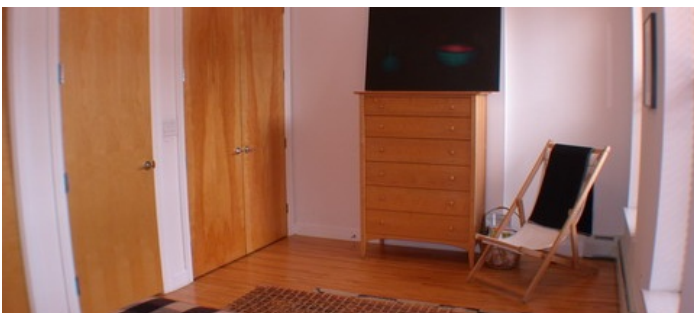

White walls, large glass paned windows, fireplace, light wood floors, tan walls, white kitchen, silver appliances, track lighting, built in bookshelves, terrace, carriage house, carport, fire escape, silver tar roof, stoop

CARRIAGE HOUSE - VIEW DETAILS BELOW

Notes

The Carriage house is not always available for shoot - has 2 floors raw and industrial and is used as artist studio (sometimes rented out by artist)

ROOF TOP