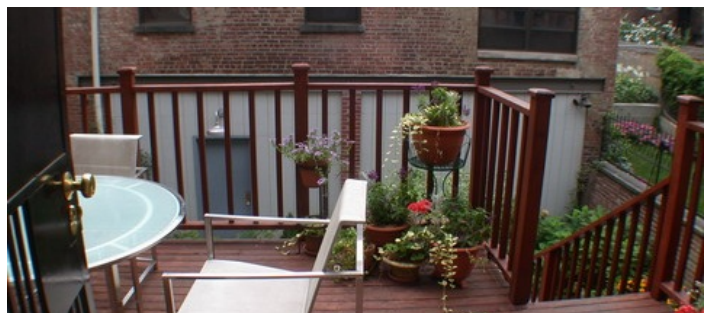

## Notes

Film friendly

No elevator, 3 floors plus: cellar (not pictured), garden, deck, rooftop, carriage house out back

The Carriage house is not always available for shoot - has 2 floors raw and industrial and is used as artist studio (sometimes rented out by artist)

White walls, large glass paned windows, fireplace, light wood floors, tan walls, white kitchen, silver appliances, track lighting, built in bookshelves, terrace, carriage house, carport, fire escape, silver tar roof, stoop

CARRIAGE HOUSE - VIEW DETAILS BELOW

Notes

The Carriage house is not always available for shoot - has 2 floors raw and industrial and is used as artist studio (sometimes rented out by artist)

ROOF TOP