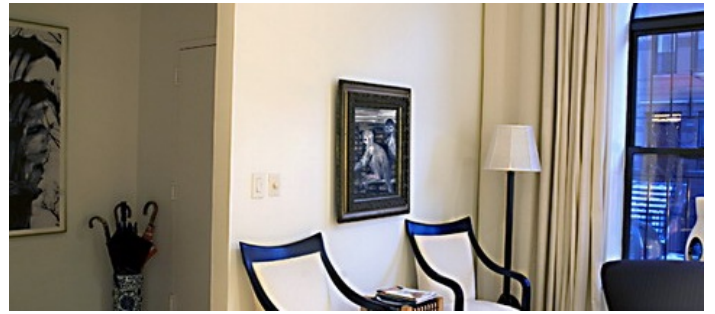

## Notes

Film friendly

No elevator, 3 floors plus: cellar (not pictured), garden, deck, rooftop, carriage house out back

The Carriage house is not always available for shoot - has 2 floors raw and industrial and is used as artist studio (sometimes rented out by artist)

White walls, large glass paned windows, fireplace, light wood floors, tan walls, white kitchen, silver appliances, track lighting, built in bookshelves, terrace, carriage house, carport, fire escape, silver tar roof, stoop