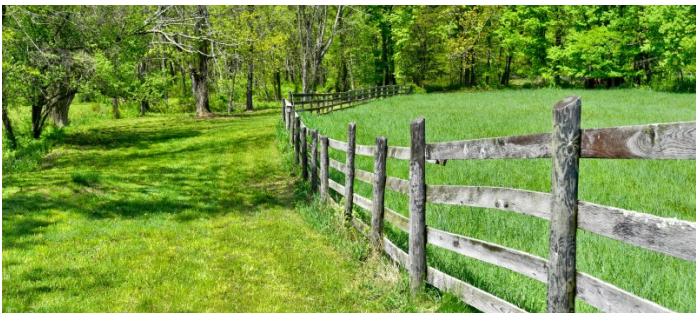

 LOCATION

Warwick, NY 10990

 CATEGORIES

Barns, Farm, House

 DISTANCE FROM NYC

52 miles

 TAGS

Backyard Lawn, Barn, Bathroom, Bedroom, Clawfoot Tub, Colonial Federal, Colorful, Distressed Patina, Exposed Beam, Exposed Brick, Fence, Fields, Fireplace, Kitchen, Lake or Pond, Living Room, Rustic, Staircase, Stone Wall, Terrace Patio, Traditional, Wallpaper, Wood Floor, Woods

No heat or air in the barns.

Fees vary according areas of use.

HOUSE INTERIOR

POND

WEATHERED WOOD BARN

WEATHERED WOOD BARN INTERIOR

YELLOW HOUSE EXTERIOR