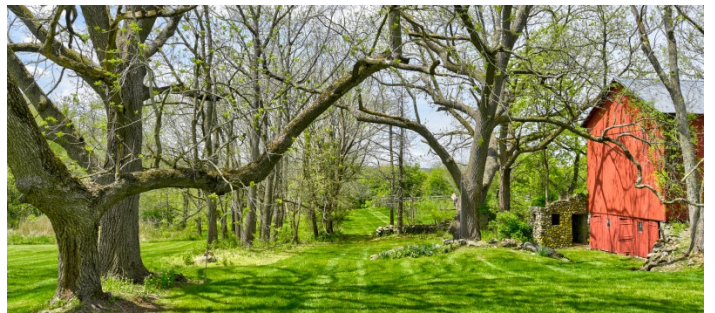

 LOCATION

Warwick, NY 10990

 CATEGORIES

Barns, Farm, House

 DISTANCE FROM NYC

52 miles

 TAGS

Backyard Lawn, Barn, Bathroom, Bedroom, Clawfoot Tub, Colonial Federal, Colorful, Distressed Patina, Exposed Beam, Exposed Brick, Fence, Fields, Fireplace, Kitchen, Lake or Pond, Living Room, Rustic, Staircase, Stone Wall, Terrace Patio, Traditional, Wallpaper, Wood Floor, Woods

Notes

Wood floors, wood beamed ceiling, open, bay window, exposed brick, fireplace, wood walls, claw foot tub, chandeliers, hallway, uneven ceilings, big yard, woodlands, pond, barn, fence, swing.

Restrictions:

No heat or air in the barns.

Fees vary according areas of use.

HOUSE INTERIOR

POND

WEATHERED WOOD BARN

WEATHERED WOOD BARN INTERIOR

YELLOW HOUSE EXTERIOR