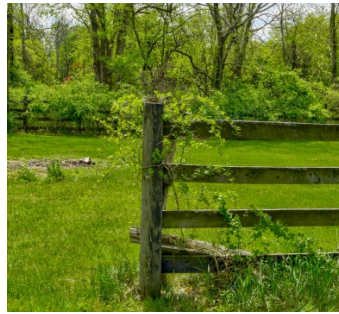

 LOCATION

Warwick, NY 10990

 CATEGORIES

Barns, Farm, House

 DISTANCE FROM NYC

52 miles

 TAGS

Backyard Lawn, Barn, Bathroom, Bedroom, Clawfoot Tub, Colonial Federal, Colorful, Distressed Patina, Exposed Beam, Exposed Brick, Fence, Fields, Fireplace, Kitchen, Lake or Pond, Living Room, Rustic, Staircase, Stone Wall, Terrace Patio, Traditional, Wallpaper, Wood Floor, Woods

Notes

Wood floors, wood beamed ceiling, open, bay window, exposed brick, fireplace, wood walls, claw foot tub, chandeliers, hallway, uneven ceilings, big yard, woodlands, pond, barn, fence, swing.

Restrictions:

No heat or air in the barns.

Fees vary according areas of use.

HOUSE INTERIOR

POND

WEATHERED WOOD BARN

WEATHERED WOOD BARN INTERIOR

YELLOW HOUSE EXTERIOR