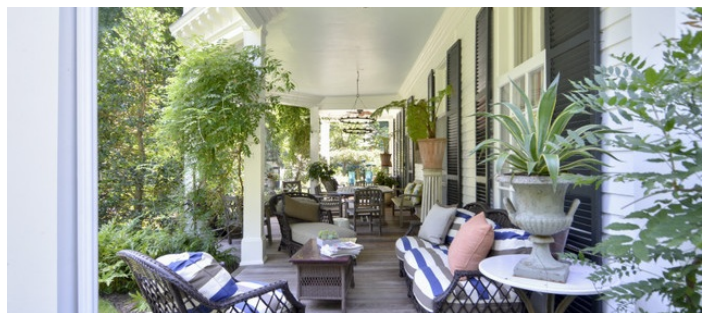

 TAGS

Backyard Lawn, Basketball, Bathroom, Bedroom, Classic Grand, Clawfoot Tub, Colonial Federal, Colorful, Deck, Fireplace, Garden, Kitchen, Library Room, Living Room, Ornate, Porch, Staircase, Sun Room, Terrace Patio, Traditional, Wallpaper, Wood Floor

Notes

Film friendly

House has 3 floors, 26 rooms throughout, ceilings are 12-15 ft high, back porch is 50' wide, 16' deep & 12 ft ceilings.

White exterior, big yard, tiled floors, crown molding, arched windows, arched doorways, fireplace, French doors, chandeliers, built-in bookshelves, colorful, marble countertops, big kitchen, sun room, plants, garage, play set, shed, porch, play house, uneven ceilings, wallpaper, columns.

EXTERIOR - OLD PHOTOS

2ND FLOOR - OLD PHOTOS