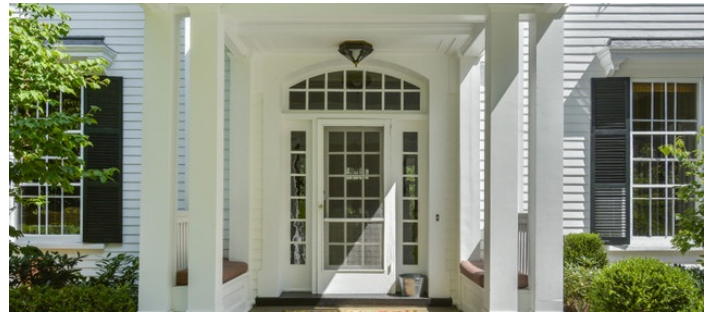

 TAGS

Backyard Lawn, Basketball, Bathroom, Bedroom, Classic Grand, Clawfoot Tub, Colonial Federal, Colorful, Deck, Fireplace, Garden, Kitchen, Library Room, Living Room, Ornate, Porch, Staircase, Sun Room, Terrace Patio, Traditional, Wallpaper, Wood Floor

Notes

Film friendly

House has 3 floors, 26 rooms throughout, ceilings are 12-15 ft high, back porch is 50' wide, 16' deep & 12 ft ceilings.

White exterior, big yard, tiled floors, crown molding, arched windows, arched doorways, fireplace, French doors, chandeliers, built-in bookshelves, colorful, marble countertops, big kitchen, sun room, plants, garage, play set, shed, porch, play house, uneven ceilings, wallpaper, columns.

EXTERIOR - OLD PHOTOS

2ND FLOOR - OLD PHOTOS