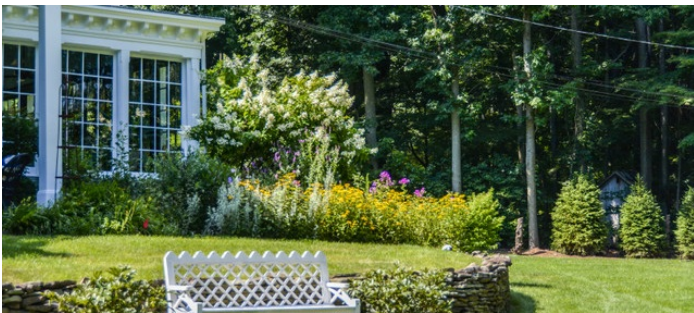

 TAGS

Backyard Lawn, Basketball, Bathroom, Bedroom, Classic Grand, Clawfoot Tub, Colonial Federal, Colorful, Deck, Fireplace, Garden, Kitchen, Library Room, Living Room, Ornate, Porch, Staircase, Sun Room, Terrace Patio, Traditional, Wallpaper, Wood Floor

Notes

Film friendly

House has 3 floors, 26 rooms throughout, ceilings are 12-15 ft high, back porch is 50' wide, 16' deep & 12 ft ceilings.

White exterior, big yard, tiled floors, crown molding, arched windows, arched doorways, fireplace, French doors, chandeliers, built-in bookshelves, colorful, marble countertops, big kitchen, sun room, plants, garage, play set, shed, porch, play house, uneven ceilings, wallpaper, columns.

EXTERIOR - OLD PHOTOS

2ND FLOOR - OLD PHOTOS