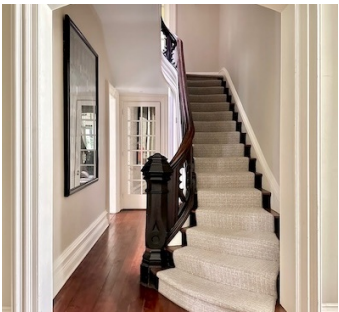

 TAGS

Backyard Lawn, Basketball, Bathroom, Bedroom, Classic Grand, Clawfoot Tub, Colonial Federal, Colorful, Deck, Fireplace, Garden, Kitchen, Library Room, Living Room, Ornate, Porch, Staircase, Sun Room, Terrace Patio, Traditional, Wallpaper, Wood Floor

Notes

Film friendly

House has 3 floors, 26 rooms throughout, ceilings are 12-15 ft high, back porch is 50' wide, 16' deep & 12 ft ceilings.

White exterior, big yard, tiled floors, crown molding, arched windows, arched doorways, fireplace, French doors, chandeliers, built-in bookshelves, colorful, marble countertops, big kitchen, sun room, plants, garage, play set, shed, porch, play house, uneven ceilings, wallpaper, columns.

EXTERIOR - OLD PHOTOS

2ND FLOOR - OLD PHOTOS