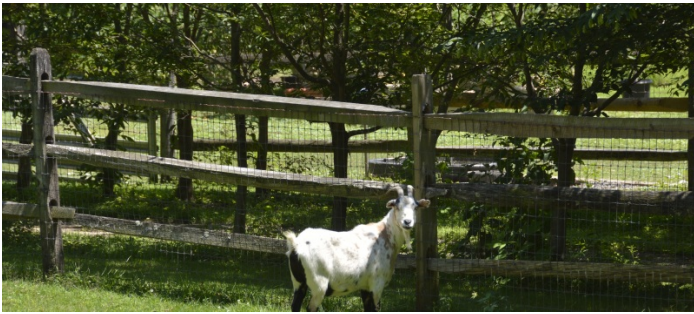

Notes

28 acres of gardens, set within a preserve of forest and meadow, the landscape combines formal Italianate gardens, follies, statues, stone staircases, rustic mossy pathways, and colorful Arts and Crafts ornamentation. There is also a barn and greenhouse potting shed.

No dogs allowed.

Swans are gone, do have geese still, 2 goats, 35 chickens, 2 cats, 2 bee hives.

Security Deposit required for all shoots.

GARDEN, GROUNDS, FOUNTAIN

POTTING SHED

STABLE

COTTAGE (EXTERIORS ONLY)