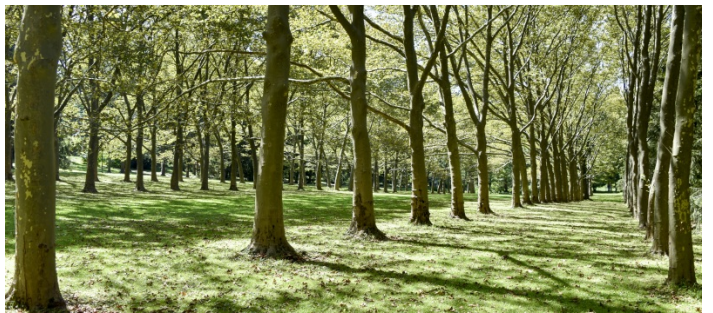

 TAGS

Backyard Lawn, Classic Grand, Colonial Federal, Distressed Patina, Exposed Brick, Fence, Fireplace, Garden, Greenhouse, Kitchen, Lake or Pond, Living Room, Ornate, Piano, Porch, Staircase, Staircase Ext, Stone Wall, Terrace Patio, Traditional, Wallpaper, Wood Floor, Woods

Notes

28 acres of gardens, set within a preserve of forest and meadow, the landscape combines formal Italianate gardens, follies, statues, stone staircases, rustic mossy pathways, and colorful Arts and Crafts ornamentation. There is also a barn and greenhouse potting shed.

No dogs allowed.

Swans are gone, do have geese still, 2 goats, 35 chickens, 2 cats, 2 bee hives.

Security Deposit required for all shoots.

GARDEN, GROUNDS, FOUNTAIN

POTTING SHED

STABLE

COTTAGE (EXTERIORS ONLY)