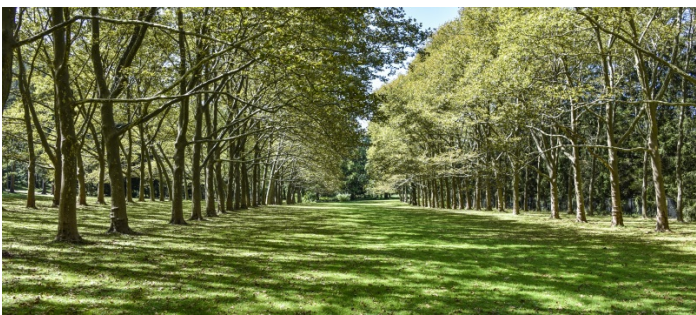

 TAGS

Backyard Lawn, Classic Grand, Colonial Federal, Distressed Patina, Exposed Brick, Fence, Fireplace, Garden, Greenhouse, Kitchen, Lake or Pond, Living Room, Ornate, Piano, Porch, Staircase, Staircase Ext, Stone Wall, Terrace Patio, Traditional, Wallpaper, Wood Floor, Woods

Notes

28 acres of gardens, set within a preserve of forest and meadow, the landscape combines formal Italianate gardens, follies, statues, stone staircases, rustic mossy pathways, and colorful Arts and Crafts ornamentation. There is also a barn and greenhouse potting shed.

No dogs allowed.

Swans are gone, do have geese still, 2 goats, 35 chickens, 2 cats, 2 bee hives.

Security Deposit required for all shoots.

GARDEN, GROUNDS, FOUNTAIN

POTTING SHED

STABLE

COTTAGE (EXTERIORS ONLY)