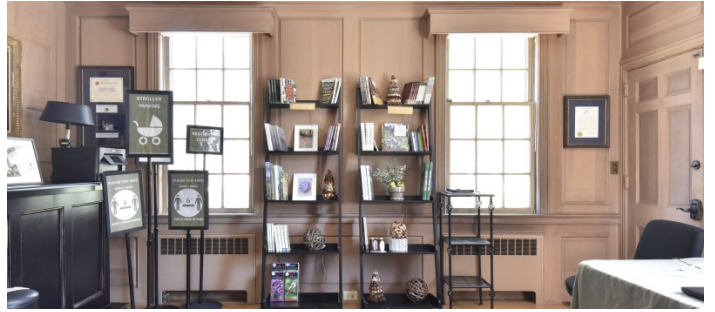

No dogs allowed.

Swans are gone, do have geese still, 2 goats, 35 chickens, 2 cats, 2 bee hives.

Security Deposit required for all shoots.

GARDEN, GROUNDS, FOUNTAIN

POTTING SHED

STABLE

COTTAGE (EXTERIORS ONLY)