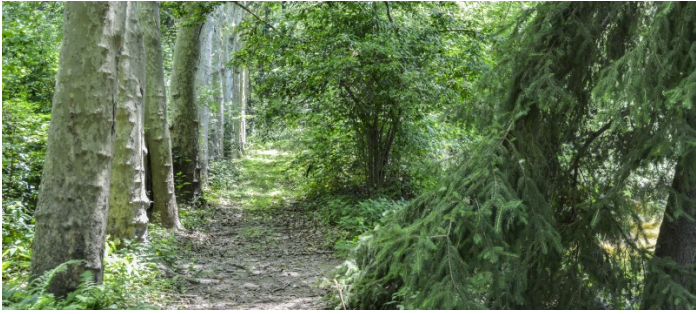

 TAGS

Backyard Lawn, Classic Grand, Colonial Federal, Distressed Patina, Exposed Brick, Fence, Fireplace, Garden, Greenhouse, Kitchen, Lake or Pond, Living Room, Ornate, Piano, Porch, Staircase, Staircase Ext, Stone Wall, Terrace Patio, Traditional, Wallpaper, Wood Floor, Woods

Notes

28 acres of gardens, set within a preserve of forest and meadow, the landscape combines formal Italianate gardens, follies, statues, stone staircases, rustic mossy pathways, and colorful Arts and Crafts ornamentation. There is also a barn and greenhouse potting shed.

No dogs allowed.

Swans are gone, do have geese still, 2 goats, 35 chickens, 2 cats, 2 bee hives.

Security Deposit required for all shoots.

GARDEN, GROUNDS, FOUNTAIN

POTTING SHED

STABLE

COTTAGE (EXTERIORS ONLY)