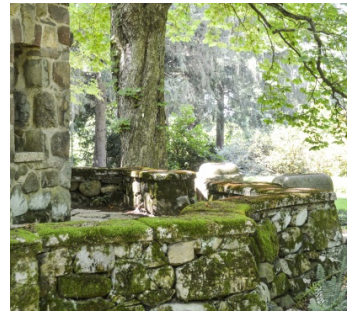

 TAGS

Backyard Lawn, Classic Grand, Colonial Federal, Distressed Patina, Exposed Brick, Fence, Fireplace, Garden, Greenhouse, Kitchen, Lake or Pond, Living Room, Ornate, Piano, Porch, Staircase, Staircase Ext, Stone Wall, Terrace Patio, Traditional, Wallpaper, Wood Floor, Woods

Notes

28 acres of gardens, set within a preserve of forest and meadow, the landscape combines formal Italianate gardens, follies, statues, stone staircases, rustic mossy pathways, and colorful Arts and Crafts ornamentation. There is also a barn and greenhouse potting shed.

No dogs allowed.

Swans are gone, do have geese still, 2 goats, 35 chickens, 2 cats, 2 bee hives.

Security Deposit required for all shoots.

GARDEN, GROUNDS, FOUNTAIN

POTTING SHED

STABLE

COTTAGE (EXTERIORS ONLY)