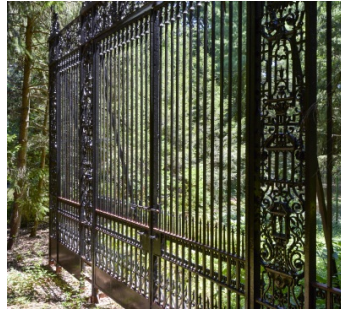

 TAGS

Backyard Lawn, Classic Grand, Colonial Federal, Distressed Patina, Exposed Brick, Fence, Fireplace, Garden, Greenhouse, Kitchen, Lake or Pond, Living Room, Ornate, Piano, Porch, Staircase, Staircase Ext, Stone Wall, Terrace Patio, Traditional, Wallpaper, Wood Floor, Woods

Notes

28 acres of gardens, set within a preserve of forest and meadow, the landscape combines formal Italianate gardens, follies, statues, stone staircases, rustic mossy pathways, and colorful Arts and Crafts ornamentation. There is also a barn and greenhouse potting shed.

No dogs allowed.

Swans are gone, do have geese still, 2 goats, 35 chickens, 2 cats, 2 bee hives.

Security Deposit required for all shoots.

GARDEN, GROUNDS, FOUNTAIN

POTTING SHED

STABLE

COTTAGE (EXTERIORS ONLY)