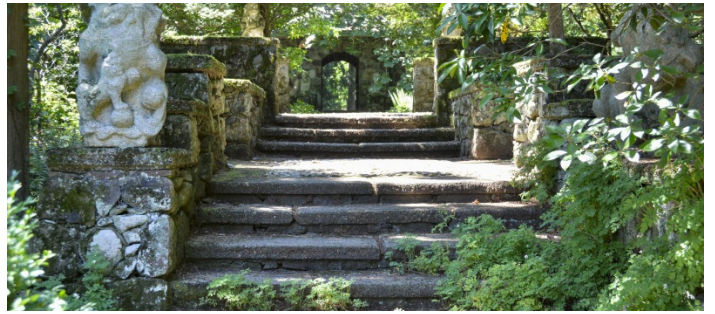

Notes

28 acres of gardens, set within a preserve of forest and meadow, the landscape combines formal Italianate gardens, follies, statues, stone staircases, rustic mossy pathways, and colorful Arts and Crafts ornamentation. There is also a barn and greenhouse potting shed.

No dogs allowed.

Swans are gone, do have geese still, 2 goats, 35 chickens, 2 cats, 2 bee hives.

Security Deposit required for all shoots.

GARDEN, GROUNDS, FOUNTAIN

POTTING SHED

STABLE

COTTAGE (EXTERIORS ONLY)