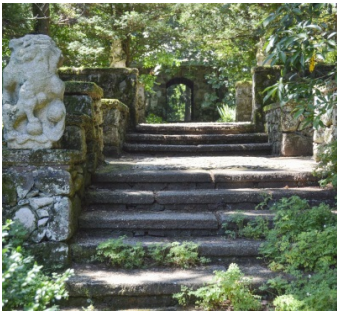

Notes

28 acres of gardens, set within a preserve of forest and meadow, the landscape combines formal Italianate gardens, follies, statues, stone staircases, rustic mossy pathways, and colorful Arts and Crafts ornamentation. There is also a barn and greenhouse potting shed.

No dogs allowed.

Swans are gone, do have geese still, 2 goats, 35 chickens, 2 cats, 2 bee hives.

Security Deposit required for all shoots.

GARDEN, GROUNDS, FOUNTAIN

POTTING SHED

STABLE

COTTAGE (EXTERIORS ONLY)