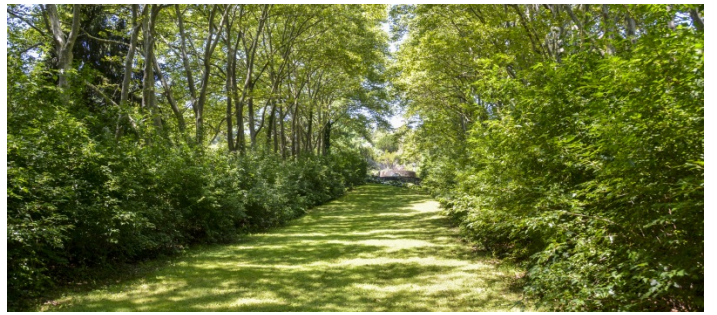

 TAGS

Backyard Lawn, Classic Grand, Colonial Federal, Distressed Patina, Exposed Brick, Fence, Fireplace, Garden, Greenhouse, Kitchen, Lake or Pond, Living Room, Ornate, Piano, Porch, Staircase, Staircase Ext, Stone Wall, Terrace Patio, Traditional, Wallpaper, Wood Floor, Woods

Notes

28 acres of gardens, set within a preserve of forest and meadow, the landscape combines formal Italianate gardens, follies, statues, stone staircases, rustic mossy pathways, and colorful Arts and Crafts ornamentation. There is also a barn and greenhouse potting shed.

No dogs allowed.

Swans are gone, do have geese still, 2 goats, 35 chickens, 2 cats, 2 bee hives.

Security Deposit required for all shoots.

GARDEN, GROUNDS, FOUNTAIN

POTTING SHED

STABLE

COTTAGE (EXTERIORS ONLY)