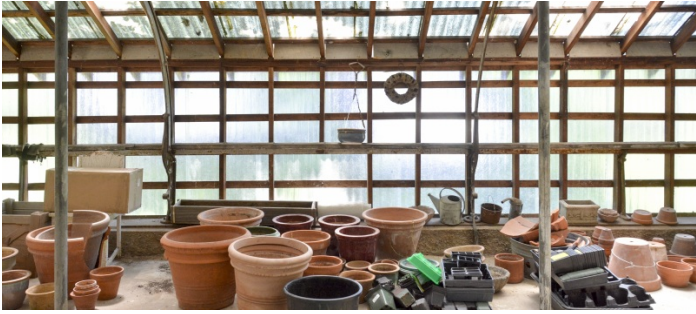

 TAGS

Backyard Lawn, Classic Grand, Colonial Federal, Distressed Patina, Exposed Brick, Fence, Fireplace, Garden, Greenhouse, Kitchen, Lake or Pond, Living Room, Ornate, Piano, Porch, Staircase, Staircase Ext, Stone Wall, Terrace Patio, Traditional, Wallpaper, Wood Floor, Woods

Notes

28 acres of gardens, set within a preserve of forest and meadow, the landscape combines formal Italianate gardens, follies, statues, stone staircases, rustic mossy pathways, and colorful Arts and Crafts ornamentation. There is also a barn and greenhouse potting shed.

No dogs allowed.

Swans are gone, do have geese still, 2 goats, 35 chickens, 2 cats, 2 bee hives.

Security Deposit required for all shoots.

GARDEN, GROUNDS, FOUNTAIN

POTTING SHED

STABLE

COTTAGE (EXTERIORS ONLY)