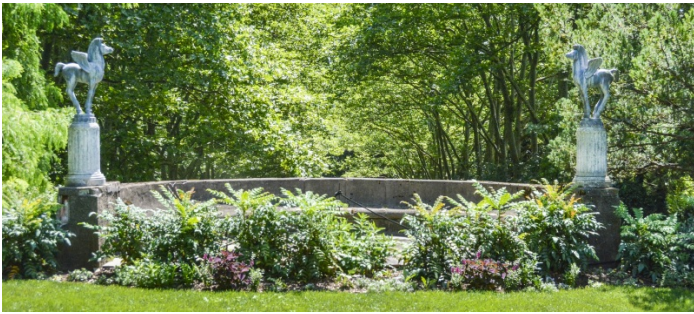

 TAGS

Backyard Lawn, Classic Grand, Colonial Federal, Distressed Patina, Exposed Brick, Fence, Fireplace, Garden, Greenhouse, Kitchen, Lake or Pond, Living Room, Ornate, Piano, Porch, Staircase, Staircase Ext, Stone Wall, Terrace Patio, Traditional, Wallpaper, Wood Floor, Woods

Notes

28 acres of gardens, set within a preserve of forest and meadow, the landscape combines formal Italianate gardens, follies, statues, stone staircases, rustic mossy pathways, and colorful Arts and Crafts ornamentation. There is also a barn and greenhouse potting shed.

No dogs allowed.

Swans are gone, do have geese still, 2 goats, 35 chickens, 2 cats, 2 bee hives.

Security Deposit required for all shoots.

GARDEN, GROUNDS, FOUNTAIN

POTTING SHED

STABLE

COTTAGE (EXTERIORS ONLY)