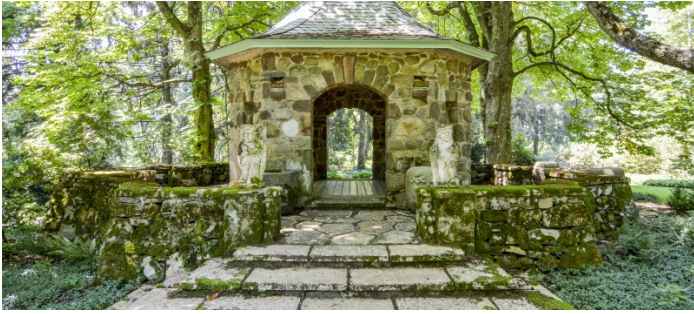

 TAGS

Backyard Lawn, Classic Grand, Colonial Federal, Distressed Patina, Exposed Brick, Fence, Fireplace, Garden, Greenhouse, Kitchen, Lake or Pond, Living Room, Ornate, Piano, Porch, Staircase, Staircase Ext, Stone Wall, Terrace Patio, Traditional, Wallpaper, Wood Floor, Woods

Notes

28 acres of gardens, set within a preserve of forest and meadow, the landscape combines formal Italianate gardens, follies, statues, stone staircases, rustic mossy pathways, and colorful Arts and Crafts ornamentation. There is also a barn and greenhouse potting shed.

No dogs allowed.

Swans are gone, do have geese still, 2 goats, 35 chickens, 2 cats, 2 bee hives.

Security Deposit required for all shoots.

GARDEN, GROUNDS, FOUNTAIN

POTTING SHED

STABLE

COTTAGE (EXTERIORS ONLY)