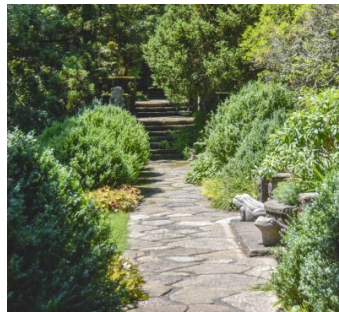

 TAGS

Backyard Lawn, Classic Grand, Colonial Federal, Distressed Patina, Exposed Brick, Fence, Fireplace, Garden, Greenhouse, Kitchen, Lake or Pond, Living Room, Ornate, Piano, Porch, Staircase, Staircase Ext, Stone Wall, Terrace Patio, Traditional, Wallpaper, Wood Floor, Woods

Notes

28 acres of gardens, set within a preserve of forest and meadow, the landscape combines formal Italianate gardens, follies, statues, stone staircases, rustic mossy pathways, and colorful Arts and Crafts ornamentation. There is also a barn and greenhouse potting shed.

No dogs allowed.

Swans are gone, do have geese still, 2 goats, 35 chickens, 2 cats, 2 bee hives.

Security Deposit required for all shoots.

GARDEN, GROUNDS, FOUNTAIN

POTTING SHED

STABLE

COTTAGE (EXTERIORS ONLY)