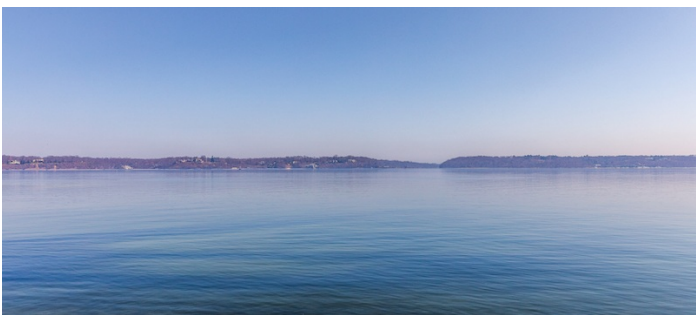

3485-C Center Island, Long Island

COTTAGE SS EXTERIOR - VIEW FULL DETAILS BELOW

LOCATION

Oyster Bay, NY 11771

DISTANCE FROM NYC

39 miles

TAGS

Backyard Lawn, Balcony, Bathroom, Beach, Bedroom, Carpet, Colorful, Deck, Distressed Patina, Eclectic Quirky, Exposed Beam, Fireplace, Floor to Ceiling Windows, Hammock, Kids Room, Kitchen, Lake or Pond, Laundry Room, Living Room, Modern Contemporary, Ocean or Bay, Porch, Rustic, Staircase, Staircase Ext, Stone Wall, Terrace Patio, Traditional, Water View, White Spaces, Wood Floor

Fees vary according to areas of use.

SON'S COTTAGE - NEWLY CONSTRUCTED