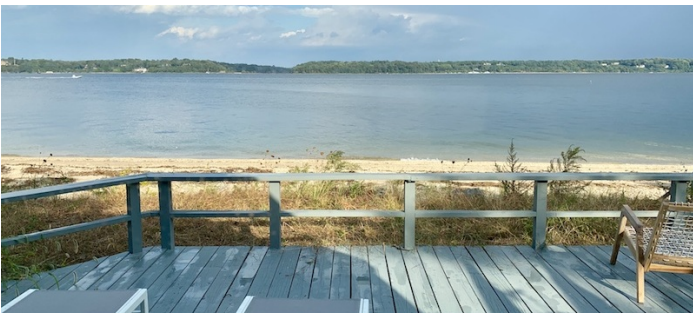

3485-C Center Island, Long Island

COTTAGE SS EXTERIOR - VIEW FULL DETAILS BELOW

LOCATION

Oyster Bay, NY 11771

DISTANCE FROM NYC

39 miles

TAGS

Backyard Lawn, Balcony, Bathroom, Beach, Bedroom, Carpet, Colorful, Deck, Distressed Patina, Eclectic Quirky, Exposed Beam, Fireplace, Floor to Ceiling Windows, Hammock, Kids Room, Kitchen, Lake or Pond, Laundry Room, Living Room, Modern Contemporary, Ocean or Bay, Porch, Rustic, Staircase, Staircase Ext, Stone Wall, Terrace Patio, Traditional, Water View, White Spaces, Wood Floor

SPECS

8 cottages on 36 acres

CATEGORIES

Beach House, Cottage, House

Notes

Multiple cottages on 36 acre property (see 3485 for main house mansion, beach, pond, pool, greenhouse, tennis court etc).

Each cottage needs to be cleared individually.

Fees vary according to areas of use.

SON'S COTTAGE - NEWLY CONSTRUCTED