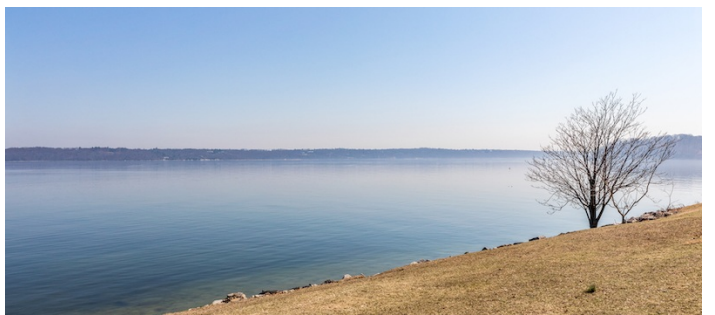

3485-C Center Island, Long Island

COTTAGE SS EXTERIOR - VIEW FULL DETAILS BELOW

LOCATION

Oyster Bay, NY 11771

DISTANCE FROM NYC

39 miles

TAGS

Backyard Lawn, Balcony, Bathroom, Beach, Bedroom, Carpet, Colorful, Deck, Distressed Patina, Eclectic Quirky, Exposed Beam, Fireplace, Floor to Ceiling Windows, Hammock, Kids Room, Kitchen, Lake or Pond, Laundry Room, Living Room, Modern Contemporary, Ocean or Bay, Porch, Rustic, Staircase, Staircase Ext, Stone Wall, Terrace Patio, Traditional, Water View, White Spaces, Wood Floor

Fees vary according to areas of use.

SON'S COTTAGE - NEWLY CONSTRUCTED