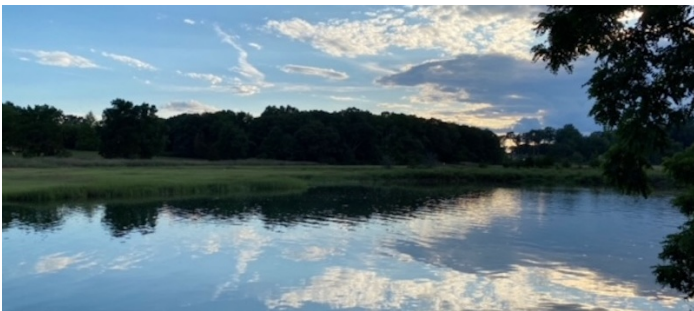

3485-C Center Island, Long Island

COTTAGE SS EXTERIOR - VIEW FULL DETAILS BELOW

LOCATION

Oyster Bay, NY 11771

DISTANCE FROM NYC

39 miles

TAGS

Backyard Lawn, Balcony, Bathroom, Beach, Bedroom, Carpet, Colorful, Deck, Distressed Patina, Eclectic Quirky, Exposed Beam, Fireplace, Floor to Ceiling Windows, Hammock, Kids Room, Kitchen, Lake or Pond, Laundry Room, Living Room, Modern Contemporary, Ocean or Bay, Porch, Rustic, Staircase, Staircase Ext, Stone Wall, Terrace Patio, Traditional, Water View, White Spaces, Wood Floor

SPECS

8 cottages on 36 acres

CATEGORIES

Beach House, Cottage, House

Notes

Multiple cottages on 36 acre property (see 3485 for main house mansion, beach, pond, pool, greenhouse, tennis court etc).

Each cottage needs to be cleared individually.

Fees vary according to areas of use.

SON'S COTTAGE - NEWLY CONSTRUCTED