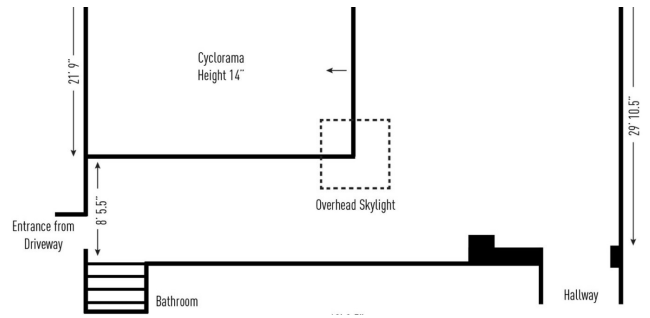

7010

Williamsburg, Brooklyn

STUDIO 1 - 2500 SQ FT

 LOCATION

Brooklyn, NY 11249

 CATEGORIES

* In the Zone, Event Space, Loft, Studio

 TAGS

Empty, Modern Contemporary, Skylight, Terrace Patio,
White Spaces

STUDIO 2 - 2500 SQ FT

STUDIO 3 - 2000 SQ FT

STUDIO 4 - 3500 SQ FT