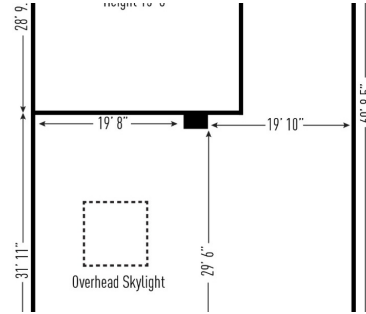

7010

Williamsburg, Brooklyn

STUDIO 1 - 2500 SQ FT

 LOCATION

Brooklyn, NY 11249

 CATEGORIES

* In the Zone, Event Space, Loft, Studio

 TAGS

Empty, Modern Contemporary, Skylight, Terrace Patio,
White Spaces

STUDIO 2 - 2500 SQ FT

STUDIO 3 - 2000 SQ FT

STUDIO 4 - 3500 SQ FT