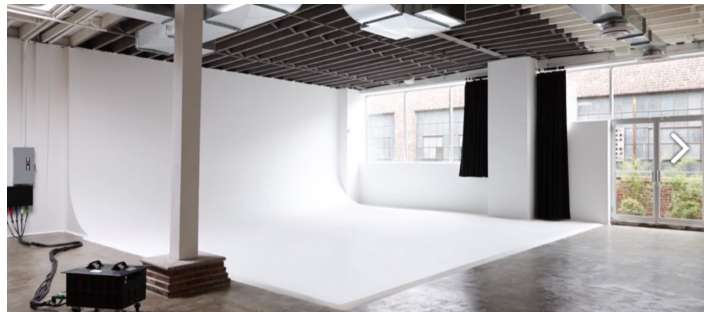

7010

Williamsburg, Brooklyn

STUDIO 1 - 2500 SQ FT

 LOCATION

Brooklyn, NY 11249

 CATEGORIES

* In the Zone, Event Space, Loft, Studio

 TAGS

Empty, Modern Contemporary, Skylight, Terrace Patio,
White Spaces

STUDIO 2 - 2500 SQ FT

STUDIO 3 - 2000 SQ FT

STUDIO 4 - 3500 SQ FT