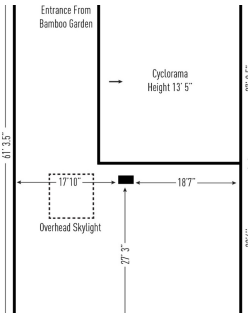

7010

Williamsburg, Brooklyn

STUDIO 1 - 2500 SQ FT

 LOCATION

Brooklyn, NY 11249

 CATEGORIES

* In the Zone, Event Space, Loft, Studio

 TAGS

Empty, Modern Contemporary, Skylight, Terrace Patio,
White Spaces

STUDIO 2 - 2500 SQ FT

STUDIO 3 - 2000 SQ FT

STUDIO 4 - 3500 SQ FT