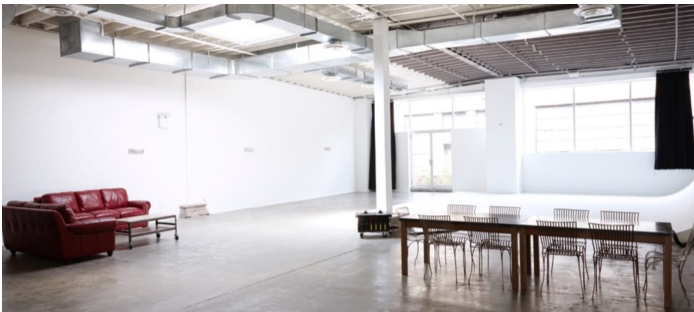

7010

Williamsburg, Brooklyn

STUDIO 1 - 2500 SQ FT

 LOCATION

Brooklyn, NY 11249

 CATEGORIES

* In the Zone, Event Space, Loft, Studio

 TAGS

Empty, Modern Contemporary, Skylight, Terrace Patio,
White Spaces

STUDIO 2 - 2500 SQ FT

STUDIO 3 - 2000 SQ FT

STUDIO 4 - 3500 SQ FT