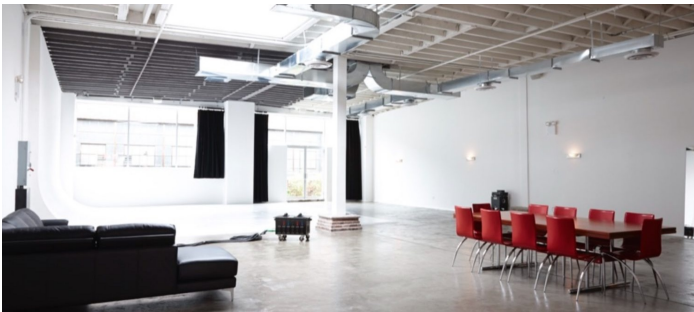

7010

Williamsburg, Brooklyn

STUDIO 1 - 2500 SQ FT

 LOCATION

Brooklyn, NY 11249

 CATEGORIES

* In the Zone, Event Space, Loft, Studio

 TAGS

Empty, Modern Contemporary, Skylight, Terrace Patio,
White Spaces

STUDIO 2 - 2500 SQ FT

STUDIO 3 - 2000 SQ FT

STUDIO 4 - 3500 SQ FT