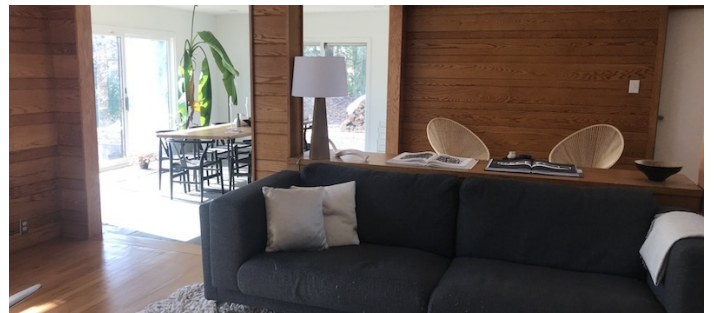

1975 square feet

2 acres

 CATEGORIES

House

Notes

1965 Midcentury modern single story home with 2 car garage. Exterior is Redwood. Home has 3 bedrooms + 2 bathrooms. Main living area walls are clad floor to ceiling in red oak (original to home). Sunken dining with bluestone floors and 10' livewood mango tree table.

The home boasts 2 fireplaces (living + bedroom 1) as well as a wood burning stove in the dining room. Windows (original to home) are sprawling with beautiful views of the woods behind, backyard is very natural including rock outcroppings. Clerestory windows in kitchen and bedroom 2. Kitchen cabinets are a beautiful shade of mid century teal which really pop off of the red oak walls.

Areas of use determined in advance

LIVING ROOM + DINING ROOM

KITCHEN